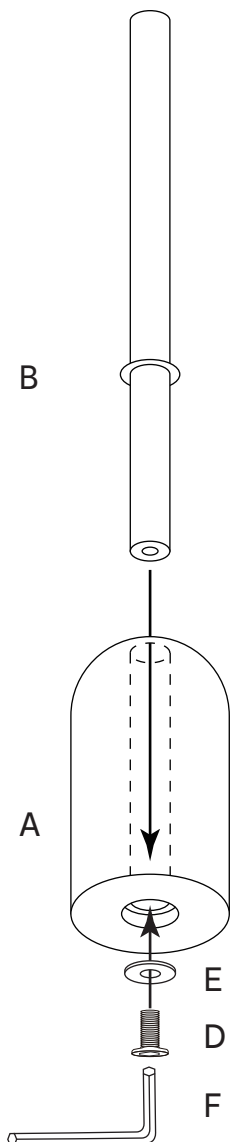

Assembly Instructions

43267156 Poppy Stone Side Table

WARNINGS: DO NOT STAND, SIT OR LEAN ON THE PRODUCT. DO NOT DRAG THE PRODUCT. USE ONLY ON A FLAT SURFACE. DO NOT USE UNTIL ALL SCREWS ARE FIRMLY SECURED. THIS PRODUCT CONTAINS SMALL PARTS AND SHARP POINTS, KEEP AWAY FROM CHILDREN AND BABIES. ADULT ASSEMBLY REQUIRED. FAILURE TO FOLLOW THESE WARNINGS COULD RESULT IN SERIOUS INJURY.

CARE INSTRUCTION: WIPE CLEAN WITH A SOFT DAMP CLOTH. DO NOT USE ABRASIVE MATERIAL AND SOLVENTS. STORE IN A DRY PLACE. CHECK AND TIGHTEN ALL PARTS REGULARLY. FOR INDOOR AND DOMESTIC USE.

MAXIMUM LOAD WEIGHT: 5kg

Parts List:

AX1

BX1

CX1

DX1

EX1

FX1

GX1

STEP 1

STEP 2

STEP 3