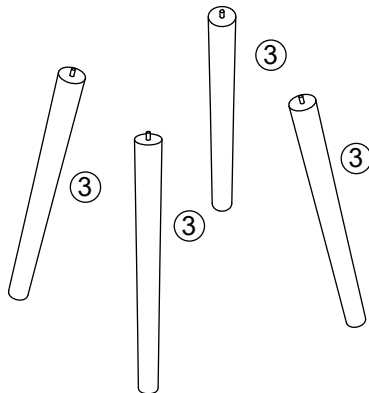

Assembly Instructions

43267262 HAZEL BEDSIDE TABLE

CARE INSTRUCTION: Keep away from water and direct sunlight. For indoor and domestic use. Wipe clean with a soft dry cloth. Do not put hot items such as coffee cups directly on the surface of this furniture items. Check and tighten all parts regularly.

WARNINGS: Do not stand, sit, or lean on the product. Do not drag the product. Use only on a flat surface. Do not use until all screws, bolts and knobs are firmly secured. Load the drawer evenly to prevent it from tipping over. This product contains small parts and sharp points, keep away from children and babies. Adult assembly required. Failure to follow these warnings could result in serious injury.

MAXIMUM TOTAL LOADING WEIGHT: 3KGS FOR TOP OF TABLE, 1KG FOR DRAWER.

Hardware list

	a	3X12mm	1PC
	b		1PC

		
① 1 PC	② 1 PC	③ 4 PCS

DO NOT TIGHTEN THE SCREWS UNTIL THE PRODUCT IS FULLY ASSEMBLED.

STEP 1

STEP 2

STEP 3

STEP 4