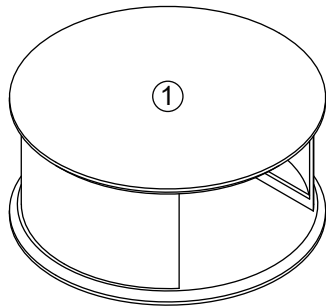

Assembly Instructions

43267262 HAZEL BEDSIDE TABLE

CARE INSTRUCTION: Keep away from water and direct sunlight. For indoor and domestic use. Wipe clean with a soft dry cloth. Do not put hot items such as coffee cups directly on the surface of this furniture items. Check and tighten all parts regularly.

MAXIMUM TOTAL LOADING WEIGHT: 3KGS FOR TOP OF TABLE, 1KG FOR DRAWER.

Hardware list

	a	3X12mm	1PC
	b		1PC

		
① 1 PC	② 1 PC	③ 4 PCS

DO NOT TIGHTEN THE SCREWS UNTIL THE PRODUCT IS FULLY ASSEMBLED.

STEP 1

STEP 2