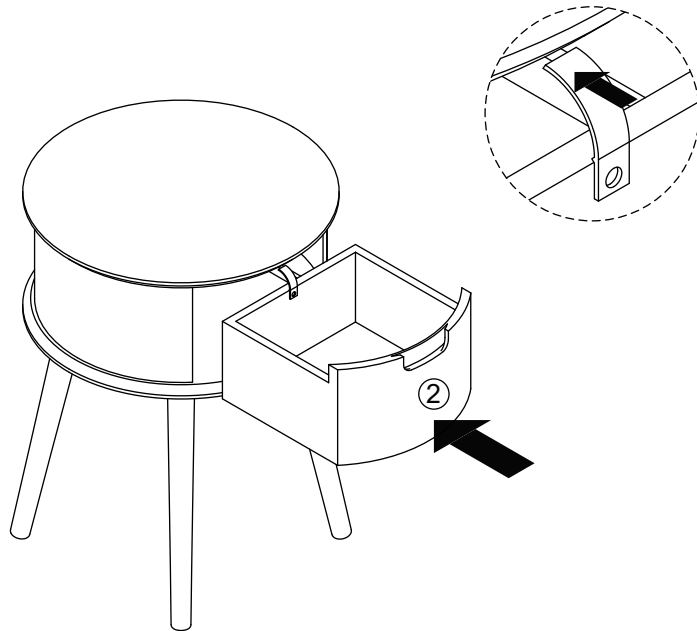

MAXIMUM TOTAL LOADING WEIGHT: 3KGS FOR TOP OF TABLE, 1KG FOR DRAWER.

Hardware list

	a	3X12mm	1PC
	b		1PC

		
① 1 PC	② 1 PC	③ 4 PCS

DO NOT TIGHTEN THE SCREWS UNTIL THE PRODUCT IS FULLY ASSEMBLED.

STEP 1

STEP 2

STEP 3

STEP 4