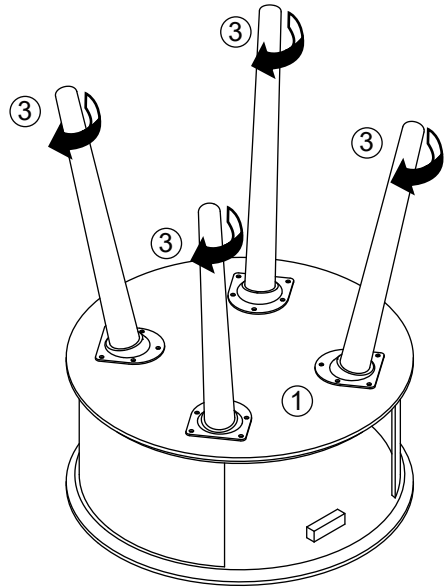

MAXIMUM TOTAL LOADING WEIGHT: 3KGS FOR TOP OF TABLE, 1KG FOR DRAWER.

Hardware list

	a	3X12mm	1PC
	b		1PC

		
① 1 PC	② 1 PC	③ 4 PCS

DO NOT TIGHTEN THE SCREWS UNTIL THE PRODUCT IS FULLY ASSEMBLED.

STEP 1

STEP 2

STEP 3

STEP 4