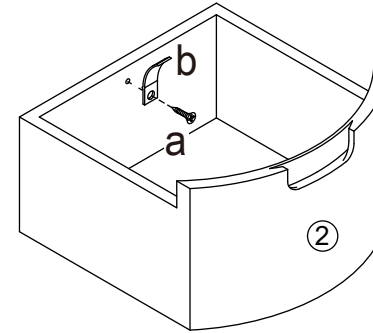

MAXIMUM TOTAL LOADING WEIGHT: 3KGS FOR TOP OF TABLE, 1KG FOR DRAWER.

Hardware list

	a	3X12mm	1PC
	b		1PC

		
① 1 PC	② 1 PC	③ 4 PCS

DO NOT TIGHTEN THE SCREWS UNTIL THE PRODUCT IS FULLY ASSEMBLED.

STEP 1

STEP 2

STEP 3

STEP 4