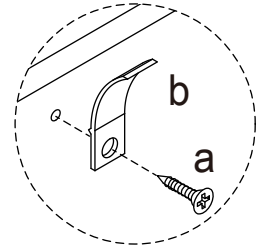

MAXIMUM TOTAL LOADING WEIGHT: 3KGS FOR TOP OF TABLE, 1KG FOR DRAWER.

Hardware list

	a	3X12mm	1PC
	b		1PC

		
① 1 PC	② 1 PC	③ 4 PCS

DO NOT TIGHTEN THE SCREWS UNTIL THE PRODUCT IS FULLY ASSEMBLED.

STEP 1

STEP 2

STEP 3

STEP 4