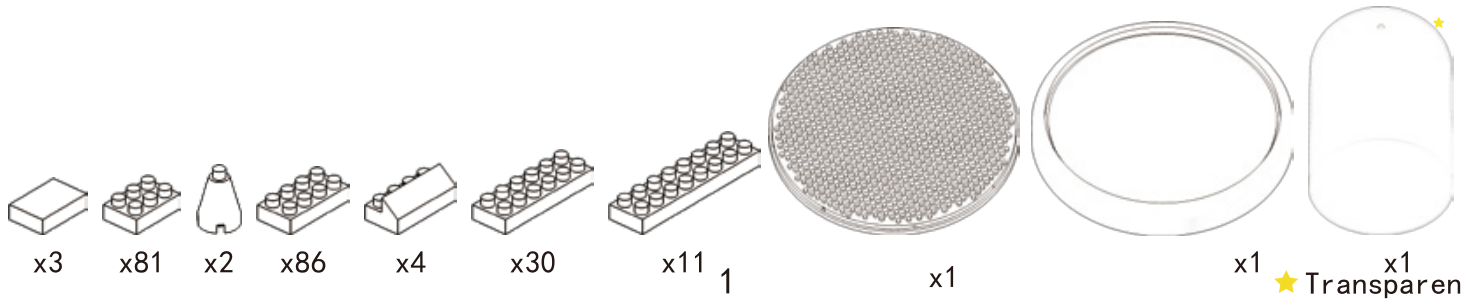

MINI BLOCKS ICE CASTLE

keycode: 43271429
ADULT ASSIST IS RECOMMENDED.
PRODUCT MAY VARY SLIGHTLY FROM IMAGE SHOWN.

WARNING:
CHOKING HAZARD - SMALL PARTS.
NOT FOR CHILDREN UNDER 3 YEARS.

10+
YEARS

1. Component List

★ Transparent