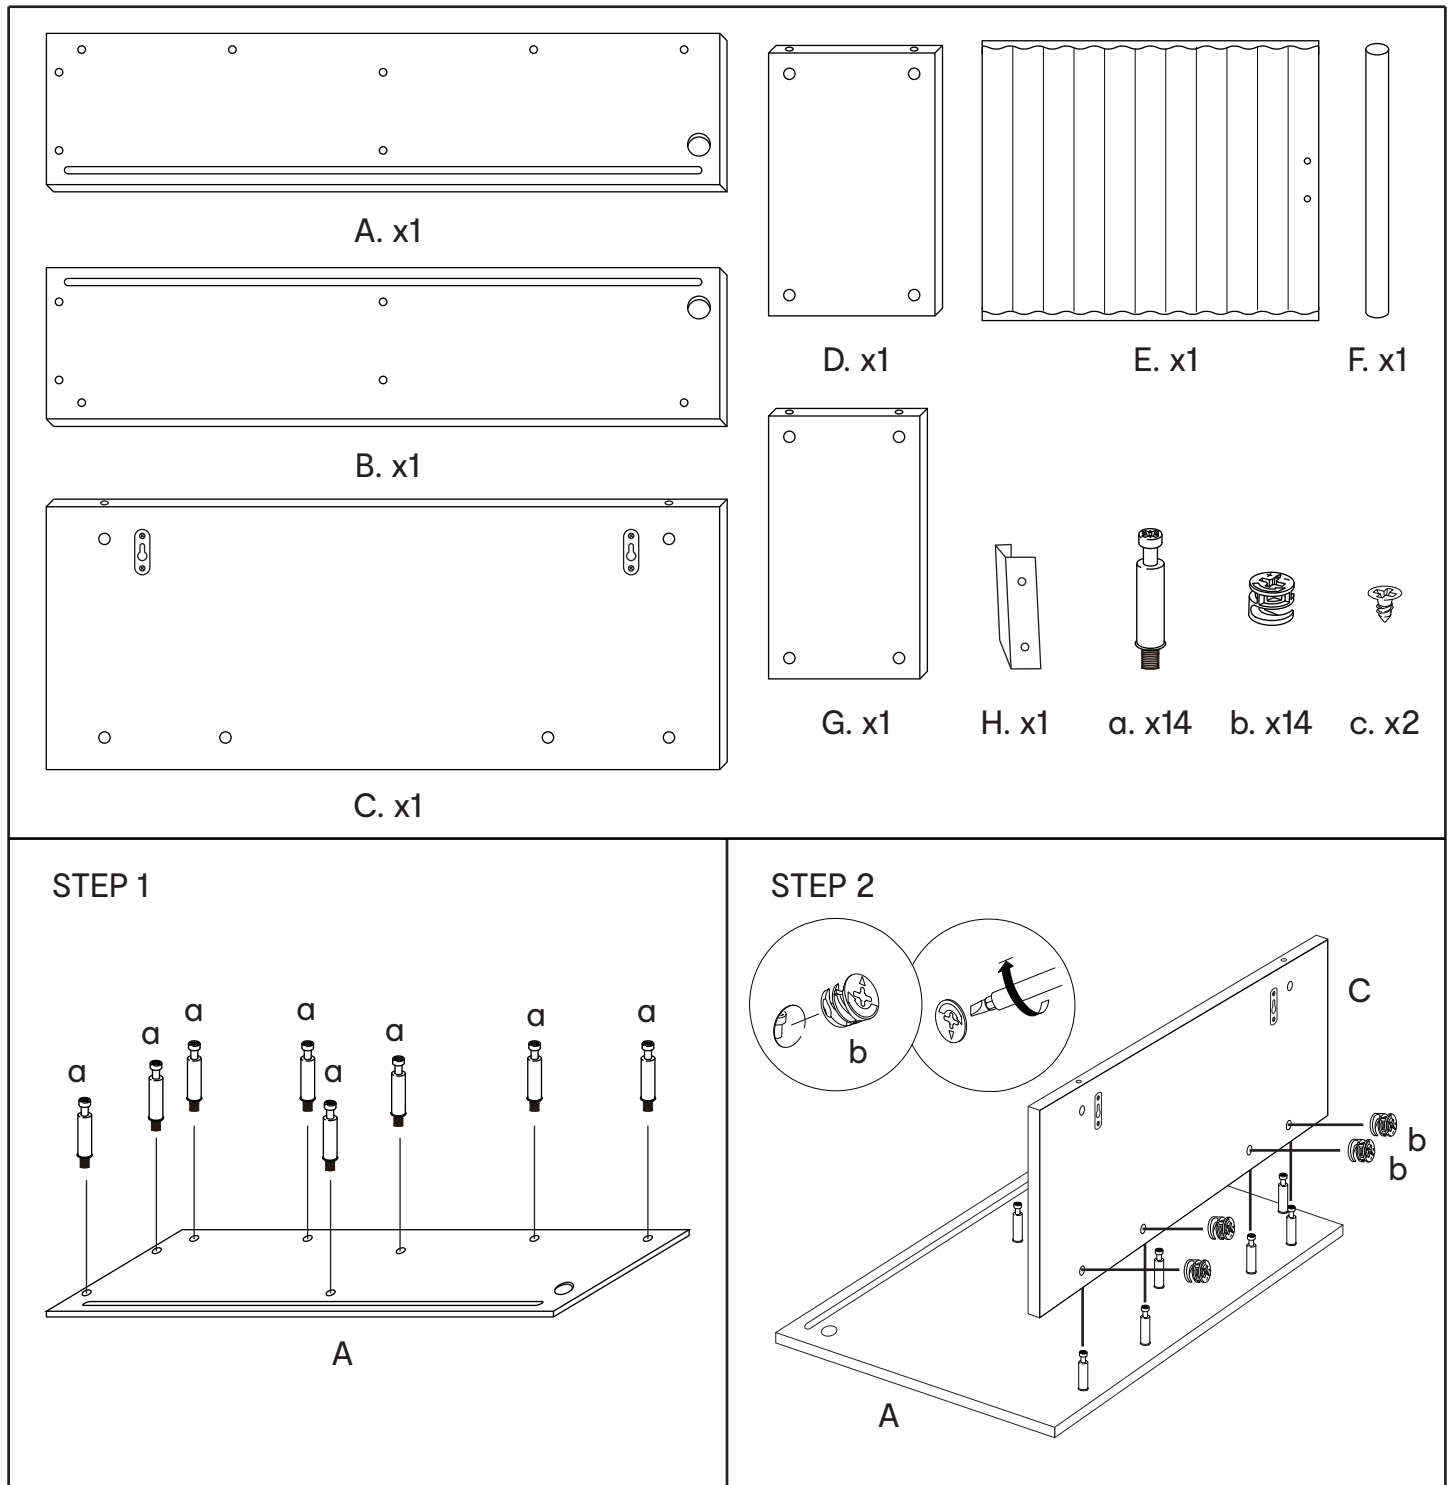

43273812 LINEAR CABINET

Please read instructions carefully. Be sure you have all parts before you begin to assemble. Assemble furniture on a clean, flat surface such as carpet to avoid scratching.

Attention:

- To ensure easy assembly we advise all fittings be finger tightened during the initial assembly.
- Once the product is assembled all fittings should be fully tightened.
- We recommend a periodic check on all fixing points to make sure they remain fully tightened.
- Do not tighten the screws before all screws are in place.

This package contains small parts and sharp points, keep away from children and babies until assembly is complete.

Max safe load limit: 3kg for total.

Seek assistance from a DIY expert if required.

STEP 3

STEP 4

STEP 5

STEP 6

STEP 7