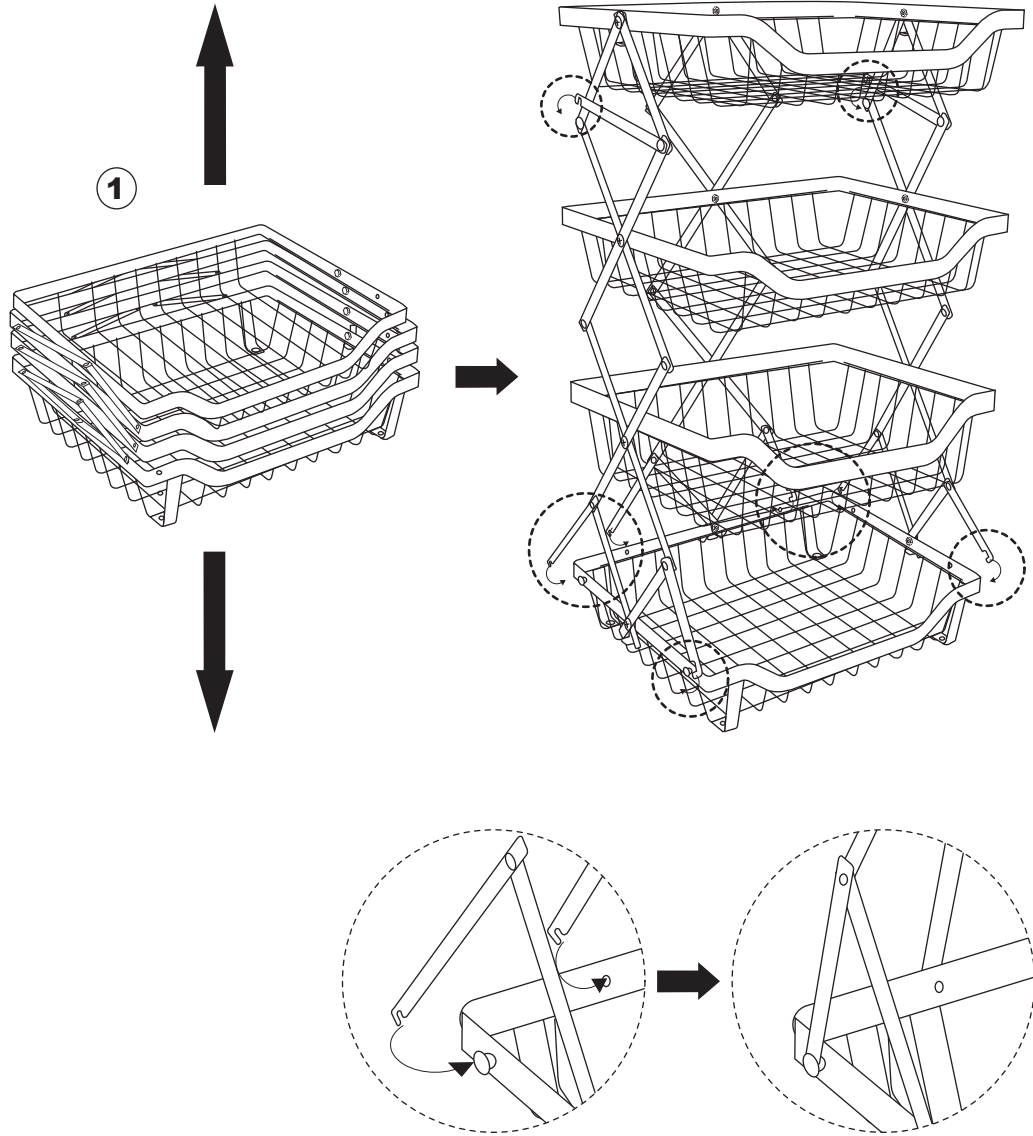

Assembly Instructions

43274932 4 TIER TROLLEY FOLDABLE

WARNING:

DO NOT STAND, SIT OR LEAN ON THE TROLLEY. USE ONLY ON A FLAT SURFACE. DO NOT USE UNTIL ALL SCREWS, BOLTS AND KNOBS ARE FIRMLY SECURED. THIS PRODUCT CONTAINS SMALL PARTS AND SHARP POINTS, KEEP AWAY FROM CHILDREN AND BABIES. ADULT ASSEMBLY REQUIRED. FAILURE TO FOLLOW THESE WARNINGS COULD RESULT IN SERIOUS INJURY.

MAXIMUM LOADING WEIGHT: 4KG.

Hardware list

	A	Wheels	2 PCS		B	Wheels	2 PCS
	C	Spanner	1 PC				

1

1PC

STEP 1

STEP 2

STEP 3