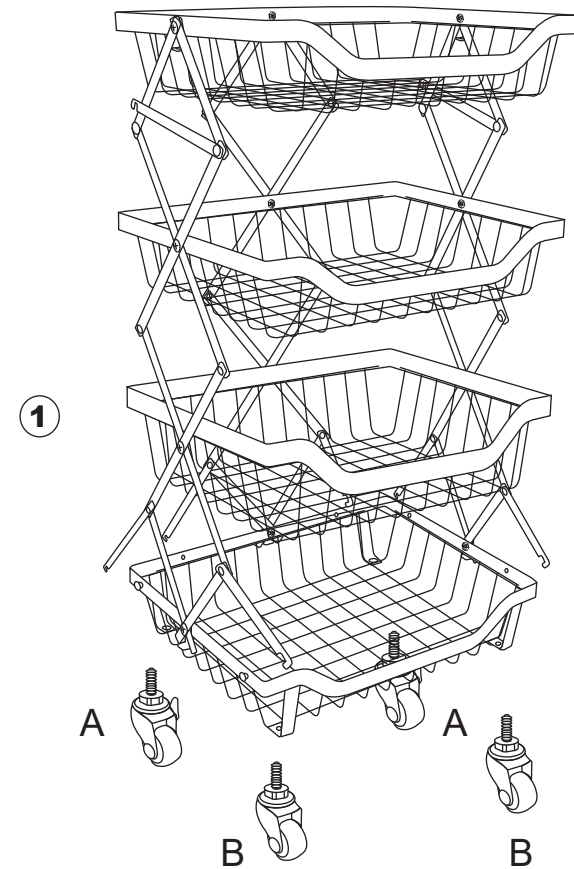

Assembly Instructions

43274932 4 TIER TROLLEY FOLDABLE

WARNING:

DO NOT STAND, SIT OR LEAN ON THE TROLLEY. USE ONLY ON A FLAT SURFACE. DO NOT USE UNTIL ALL SCREWS, BOLTS AND KNOBS ARE FIRMLY SECURED. THIS PRODUCT CONTAINS SMALL PARTS AND SHARP POINTS, KEEP AWAY FROM CHILDREN AND BABIES. ADULT ASSEMBLY REQUIRED. FAILURE TO FOLLOW THESE WARNINGS COULD RESULT IN SERIOUS INJURY.

MAXIMUM LOADING WEIGHT: 4KG.

Hardware list

	A	Wheels	2 PCS		B	Wheels	2 PCS
	C	Spanner	1 PC				

1

1PC

STEP 1

STEP 2

STEP 3