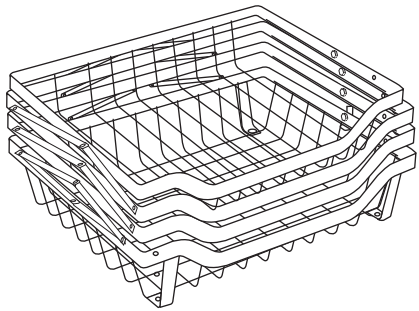

Assembly Instructions

43274932 4 TIER TROLLEY FOLDABLE

WARNING:

DO NOT STAND, SIT OR LEAN ON THE TROLLEY. USE ONLY ON A FLAT SURFACE. DO NOT USE UNTIL ALL SCREWS, BOLTS AND KNOBS ARE FIRMLY SECURED. THIS PRODUCT CONTAINS SMALL PARTS AND SHARP POINTS, KEEP AWAY FROM CHILDREN AND BABIES. ADULT ASSEMBLY REQUIRED. FAILURE TO FOLLOW THESE WARNINGS COULD RESULT IN SERIOUS INJURY.

MAXIMUM LOADING WEIGHT: 4KG.

Hardware list

	A	Wheels	2 PCS		B	Wheels	2 PCS
	C	Spanner	1 PC				

1

1PC

STEP 1

STEP 2

STEP 3