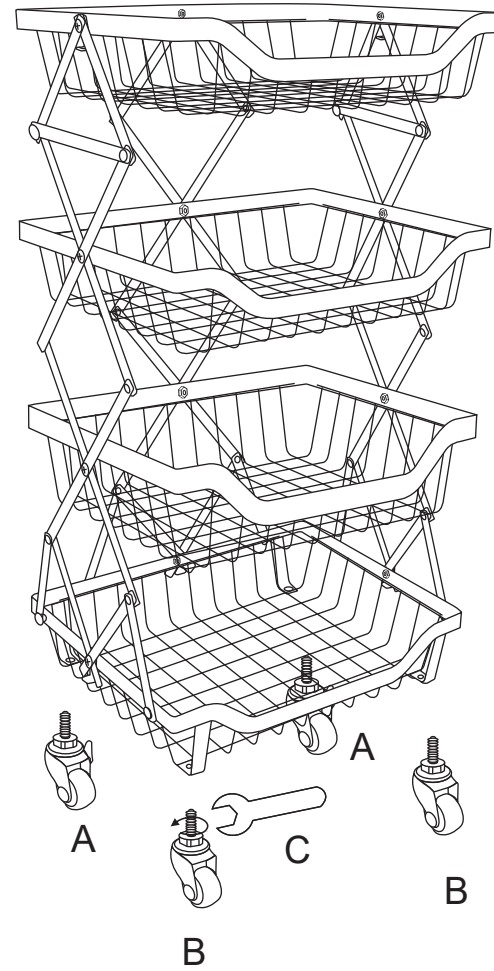

Assembly Instructions

43274932 4 TIER TROLLEY FOLDABLE

WARNING:

DO NOT STAND, SIT OR LEAN ON THE TROLLEY. USE ONLY ON A FLAT SURFACE. DO NOT USE UNTIL ALL SCREWS, BOLTS AND KNOBS ARE FIRMLY SECURED. THIS PRODUCT CONTAINS SMALL PARTS AND SHARP POINTS, KEEP AWAY FROM CHILDREN AND BABIES. ADULT ASSEMBLY REQUIRED. FAILURE TO FOLLOW THESE WARNINGS COULD RESULT IN SERIOUS INJURY.

MAXIMUM LOADING WEIGHT: 4KG.

Hardware list

	A	Wheels	2 PCS		B	Wheels	2 PCS
	C	Spanner	1 PC				

1

1PC

STEP 1

STEP 2

STEP 3