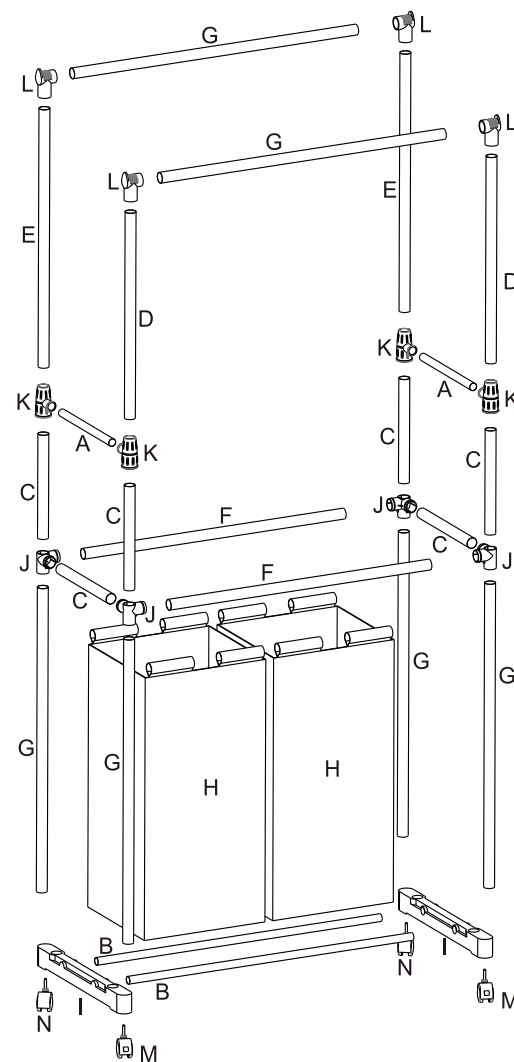

## 43277520 HAMPER WITH HANGING RAILS

### WARNING:

DO NOT STAND ON THE UNIT. USE ONLY ON A FLAT SURFACE. DO NOT USE UNTIL ALL SCREWS, BOLTS AND KNOBS ARE FIRMLY SECURED. THIS PRODUCT CONTAINS SMALL PARTS AND SHARP POINTS, KEEP AWAY FROM CHILDREN AND BABIES. ADULT ASSEMBLY REQUIRED. FAILURE TO FOLLOW THESE WARNINGS COULD RESULT IN SERIOUS INJURY.

### Components list

					
A	Φ 18x250mm	2PCS	B	Φ 18x720mm	2PCS
					
D	Φ 25x495mm	2PCS	E	Φ 25x620mm	2PCS
					
G	Φ 25x720mm	6PCS	H		2PCS
					
J		4PCS	K		4PCS
					
M		2PCS	N		2PCS
					
					

STEP 1

STEP 2