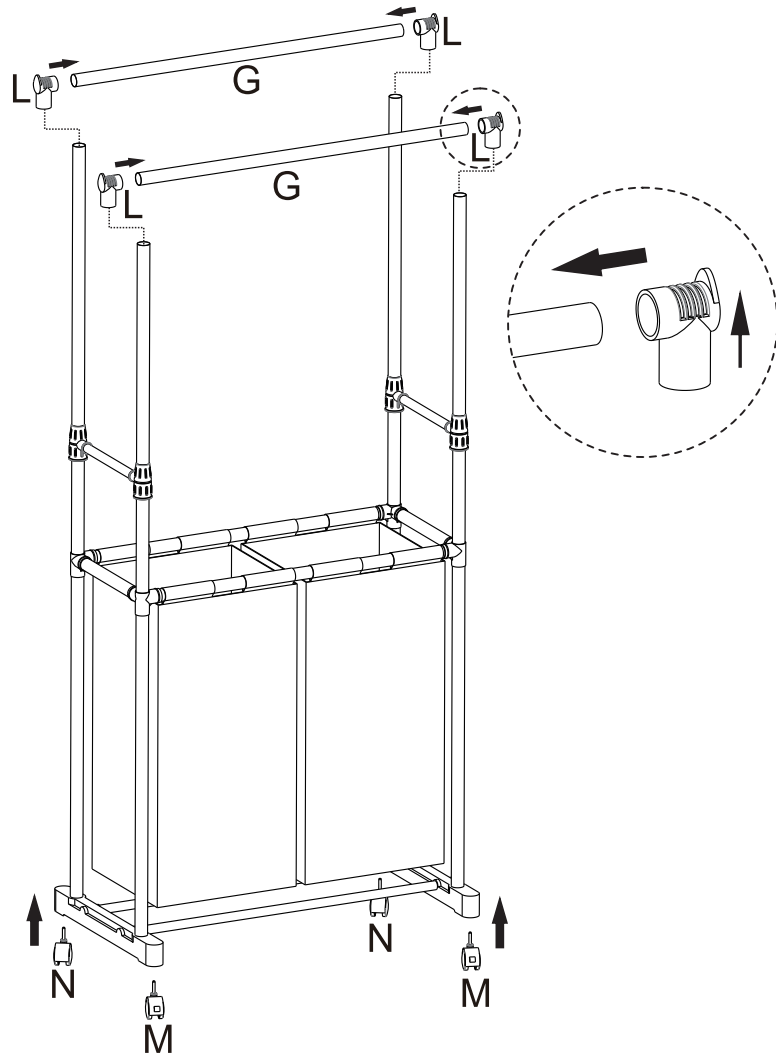

**MAXIMUM SAFE LOAD: 5KG FOR CLOTHES RAIL, 3KG FOR HAMPER.**

### Components list

					
A	Φ 18x250mm	2PCS	B	Φ 18x720mm	2PCS
					
D	Φ 25x495mm	2PCS	E	Φ 25x620mm	2PCS
					
G	Φ 25x720mm	6PCS	H		2PCS
					
J		4PCS	K		4PCS
					
M		2PCS	N		2PCS
					
					

STEP 1

STEP 2

STEP 3

STEP 4

STEP 5

STEP 6