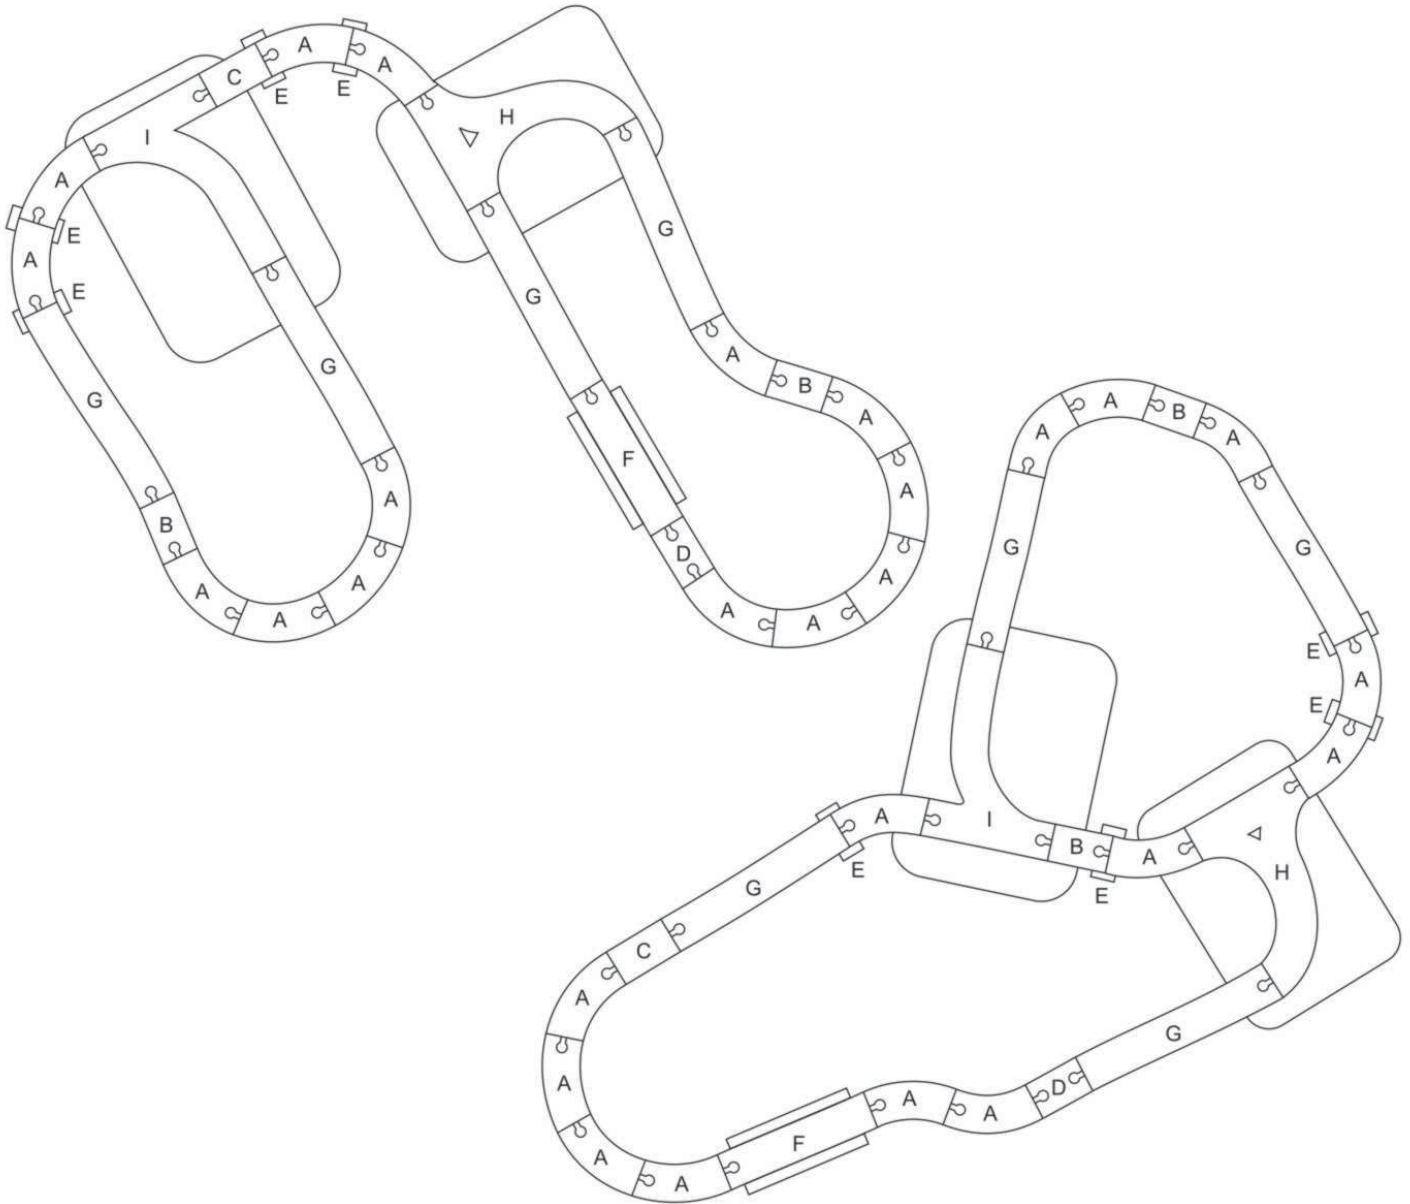

Wooden train set with playable storage

<p>A</p> <p>x14</p>	<p>C</p> <p>x1</p>	<p>F</p> <p>x1</p>	<p>H</p> <p>x1</p>	<p>I</p> <p>x1</p>
<p>B</p> <p>x2</p>	<p>D</p> <p>x1</p>	<p>E</p> <p>x4</p>	<p>G</p> <p>x4</p>	

WARNING: CHOKING HAZARD
SMALL PARTS. NOT FOR CHILDREN UNDER 3 YRS.

WARNING: FOR SAFETY REASONS,
REMOVE ALL TAGS, LABELS AND
PLASTIC FASTENERS BEFORE
GIVING THIS TOY TO YOUR CHILD.

WARNING: THIS TOY CONTAINS MAGNET OR MAGNET COMPONENTS.
MAGNETS STICKING TOGETHER OR BECOMING ATTACHED TO A
METALLIC OBJECT INSIDE THE HUMAN BODY CAN CAUSE SERIOUS
OR FATAL INJURY. SEEK IMMEDIATE MEDICAL HELP IF MAGNETS ARE SWALLOWED
OR INHALED.

ADULT SUPERVISION REQUIRED.
PRODUCT MAY VARY FROM IMAGE SHOWN.
PLEASE KEEP THE PACKAGING FOR FUTURE REFERENCE.
MADE IN CHINA
FOR AU / NZ: IMPORTED FOR KMART
STORES IN AUSTRALIA AND NEW ZEALAND.