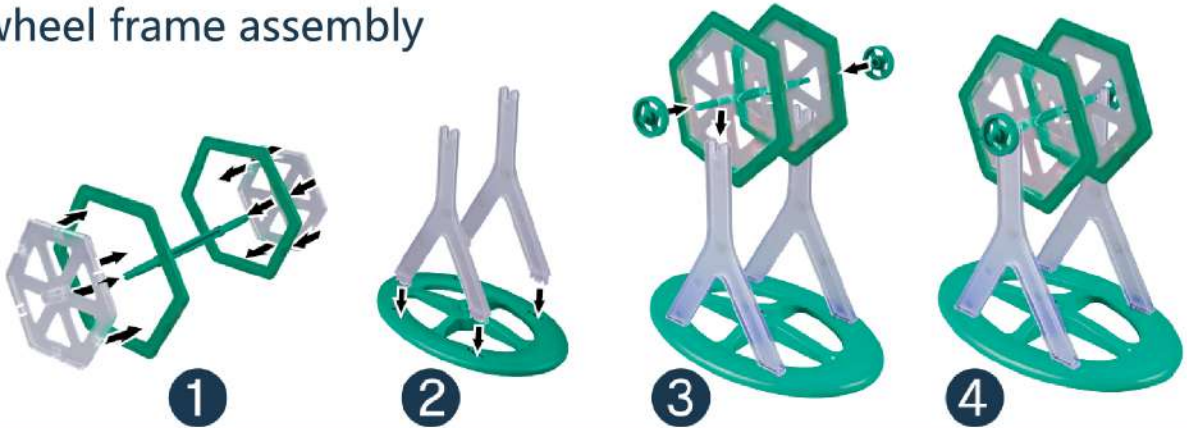

## Magnetic Tiles Ferris Wheel Set

wheel frame assembly

### Basic Component

12pc

25pc

Includes 6 glow in the dark tiles

2pc

1pc

2pc

1pc

10pc

2pc

2pc

**WARNING:** THIS TOY CONTAINS MAGNET OR MAGNET COMPONENTS. MAGNETS STICKING TOGETHER OR BECOMING ATTACHED TO A METALLIC OBJECT INSIDE THE HUMAN BODY CAN CAUSE SERIOUS OR FATAL INJURY. SEEK IMMEDIATE MEDICAL HELP IF MAGNETS ARE SWALLOWED OR INHALED.