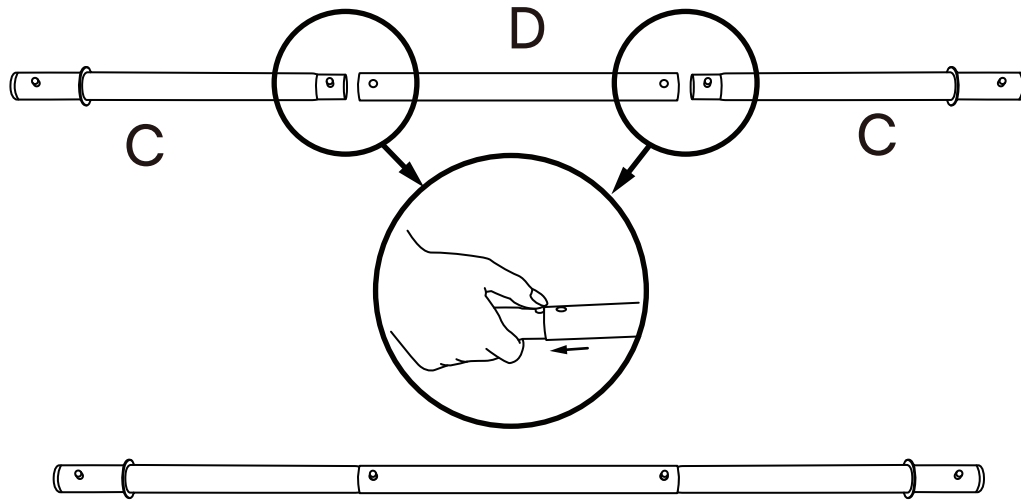

Instruction Manual

Keycode:43295241

PARTS LISTS

A x 1

B x 1

C x 2

D x 1

NOTE: The instruction booklet contains **IMPORTANT** safety information
Please read and keep for future reference.

1

2

3

Please read this user manual carefully before use and keep it for future reference.

Warning/Caution:

- > The maximum bearing of this swing chair is 100 kgs
- > Please DO NOT leave pets or infants alone on the swing chair.
- > Please DO NOT stand up on the chair.
- > Please DO NOT Jump onto hanging chair
- > You will extend the useful life by keeping out of the rain and direct sunlight when the chair is not in use.
- > When installing components connected to ceiling, make sure the ceiling is strong enough and that safety goggles should be worn to prevent dust from entering the eyes.
- > After finishing all the installation steps, please test the bearing capacity of the chair before use and make sure all the parts were well-installed and connected.