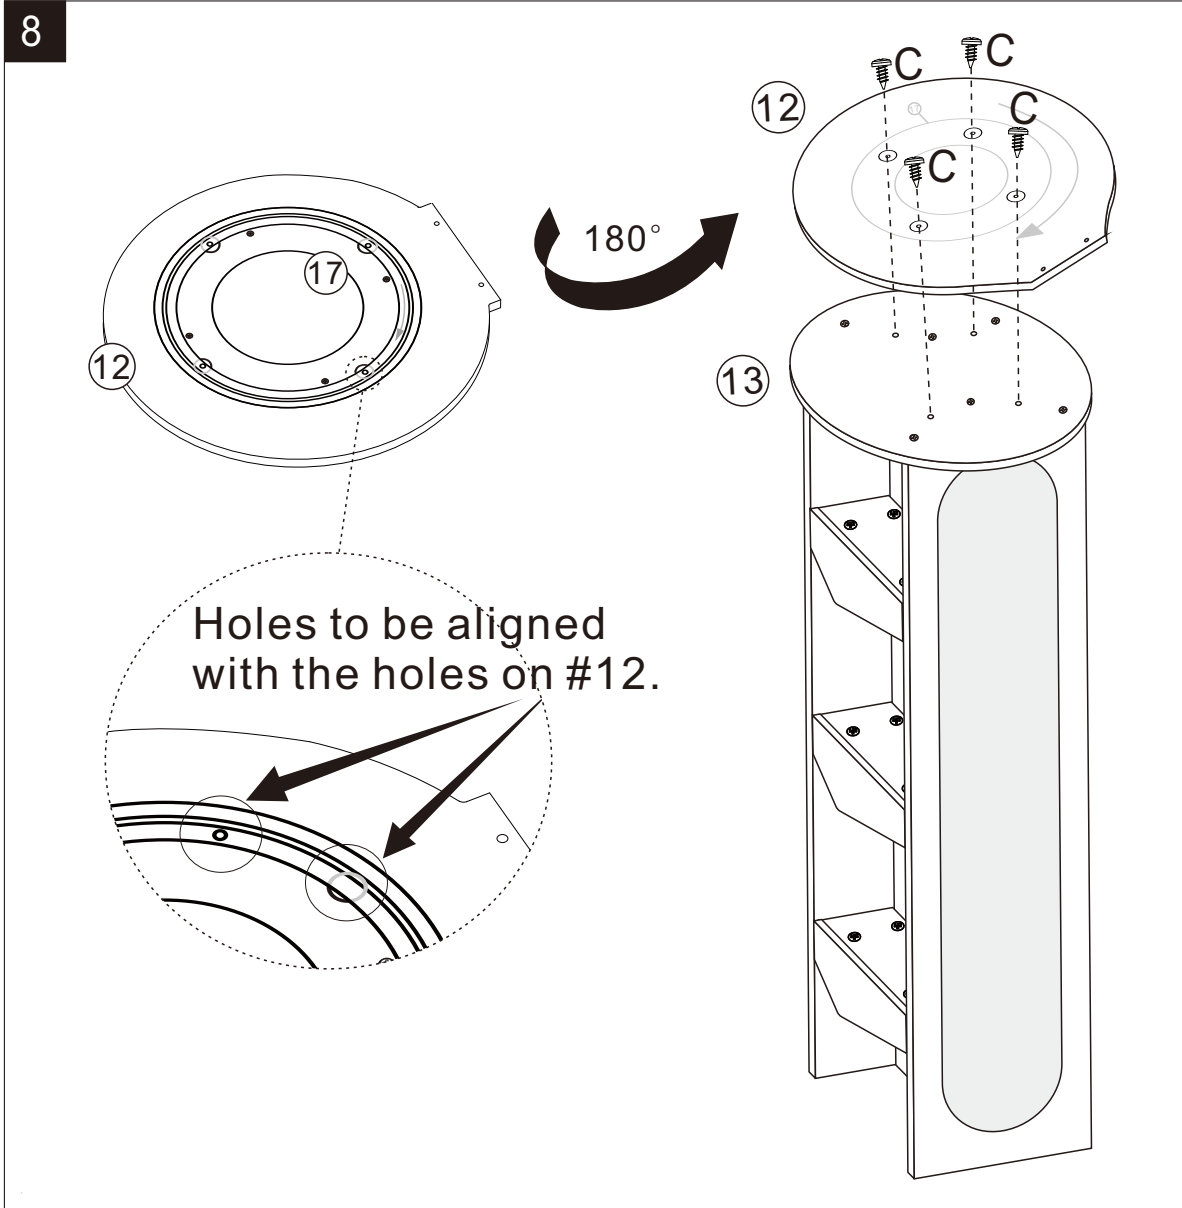

Assembly Instructions

CAUTION:

ADULT ASSEMBLY IS REQUIRED. HARDWARE CONTAINS SCREWS WITH SHARP POINTS. KEEP UNASSEMBLED

PARTS OUT OF THE REACH OF SMALL CHILDREN. ADULT SUPERVISION IS RECOMMENDED.

THIS IS A TOY, INTENDED FOR ROLE PLAY ONLY.

PLEASE CHECK CONDITION OF ITEM REGULARLY, AS SCREWS MAY LOOSEN WITH USE OVER TIME. TIGHTEN SCREW FITTINGS IF NECESSARY.

WARNING: PLEASE SECURE THIS PRODUCT WITH THE SUPPLIED WALL FIXING.

IT IS STRONGLY RECOMMENDED THAT THIS PRODUCT IS PERMANENTLY FIXED TO THE WALL. PLEASE SEEK PROFESSIONAL ADVICE IF YOU ARE IN DOUBT OF WHAT FIXING DEVICE TO USE. REGULARLY CHECK THAT ANCHOR IS SECURELY MAINTAINED.

WARNING

CHOKING HAZARD-SMALL PARTS.

NOT SUITABLE FOR CHILDREN UNDER 3 YEARS.