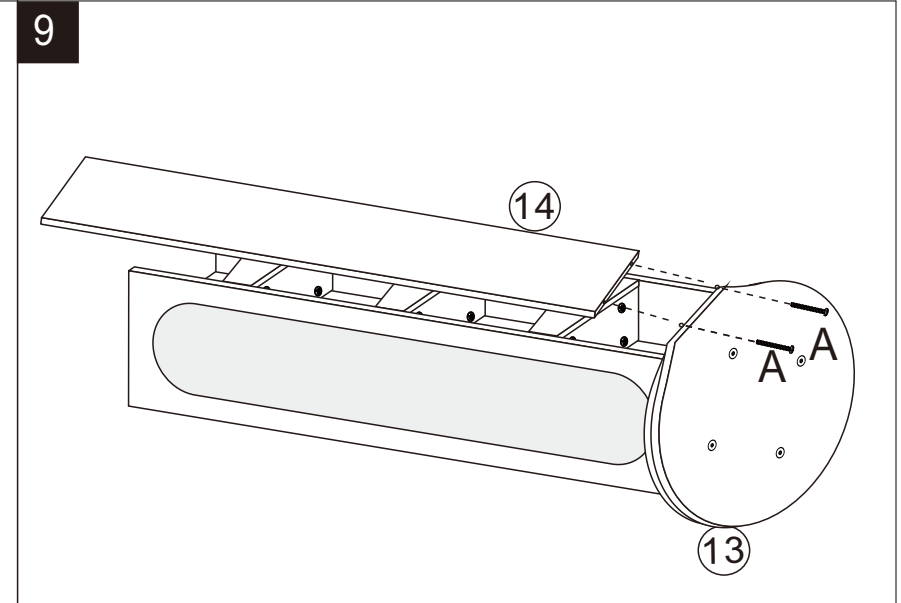

Assembly Instructions

CAUTION:

ADULT ASSEMBLY IS REQUIRED. HARDWARE CONTAINS SCREWS WITH SHARP POINTS. KEEP UNASSEMBLED

PARTS OUT OF THE REACH OF SMALL CHILDREN. ADULT SUPERVISION IS RECOMMENDED.

THIS IS A TOY, INTENDED FOR ROLE PLAY ONLY.

PLEASE CHECK CONDITION OF ITEM REGULARLY, AS SCREWS MAY LOOSEN WITH USE OVER TIME. TIGHTEN SCREW FITTINGS IF NECESSARY.

WARNING: PLEASE SECURE THIS PRODUCT WITH THE SUPPLIED WALL FIXING.

IT IS STRONGLY RECOMMENDED THAT THIS PRODUCT IS PERMANENTLY FIXED TO THE WALL. PLEASE SEEK PROFESSIONAL ADVICE IF YOU ARE IN DOUBT OF WHAT FIXING DEVICE TO USE. REGULARLY CHECK THAT ANCHOR IS SECURELY MAINTAINED.

WARNING

CHOKING HAZARD-SMALL PARTS.

NOT SUITABLE FOR CHILDREN UNDER 3 YEARS.