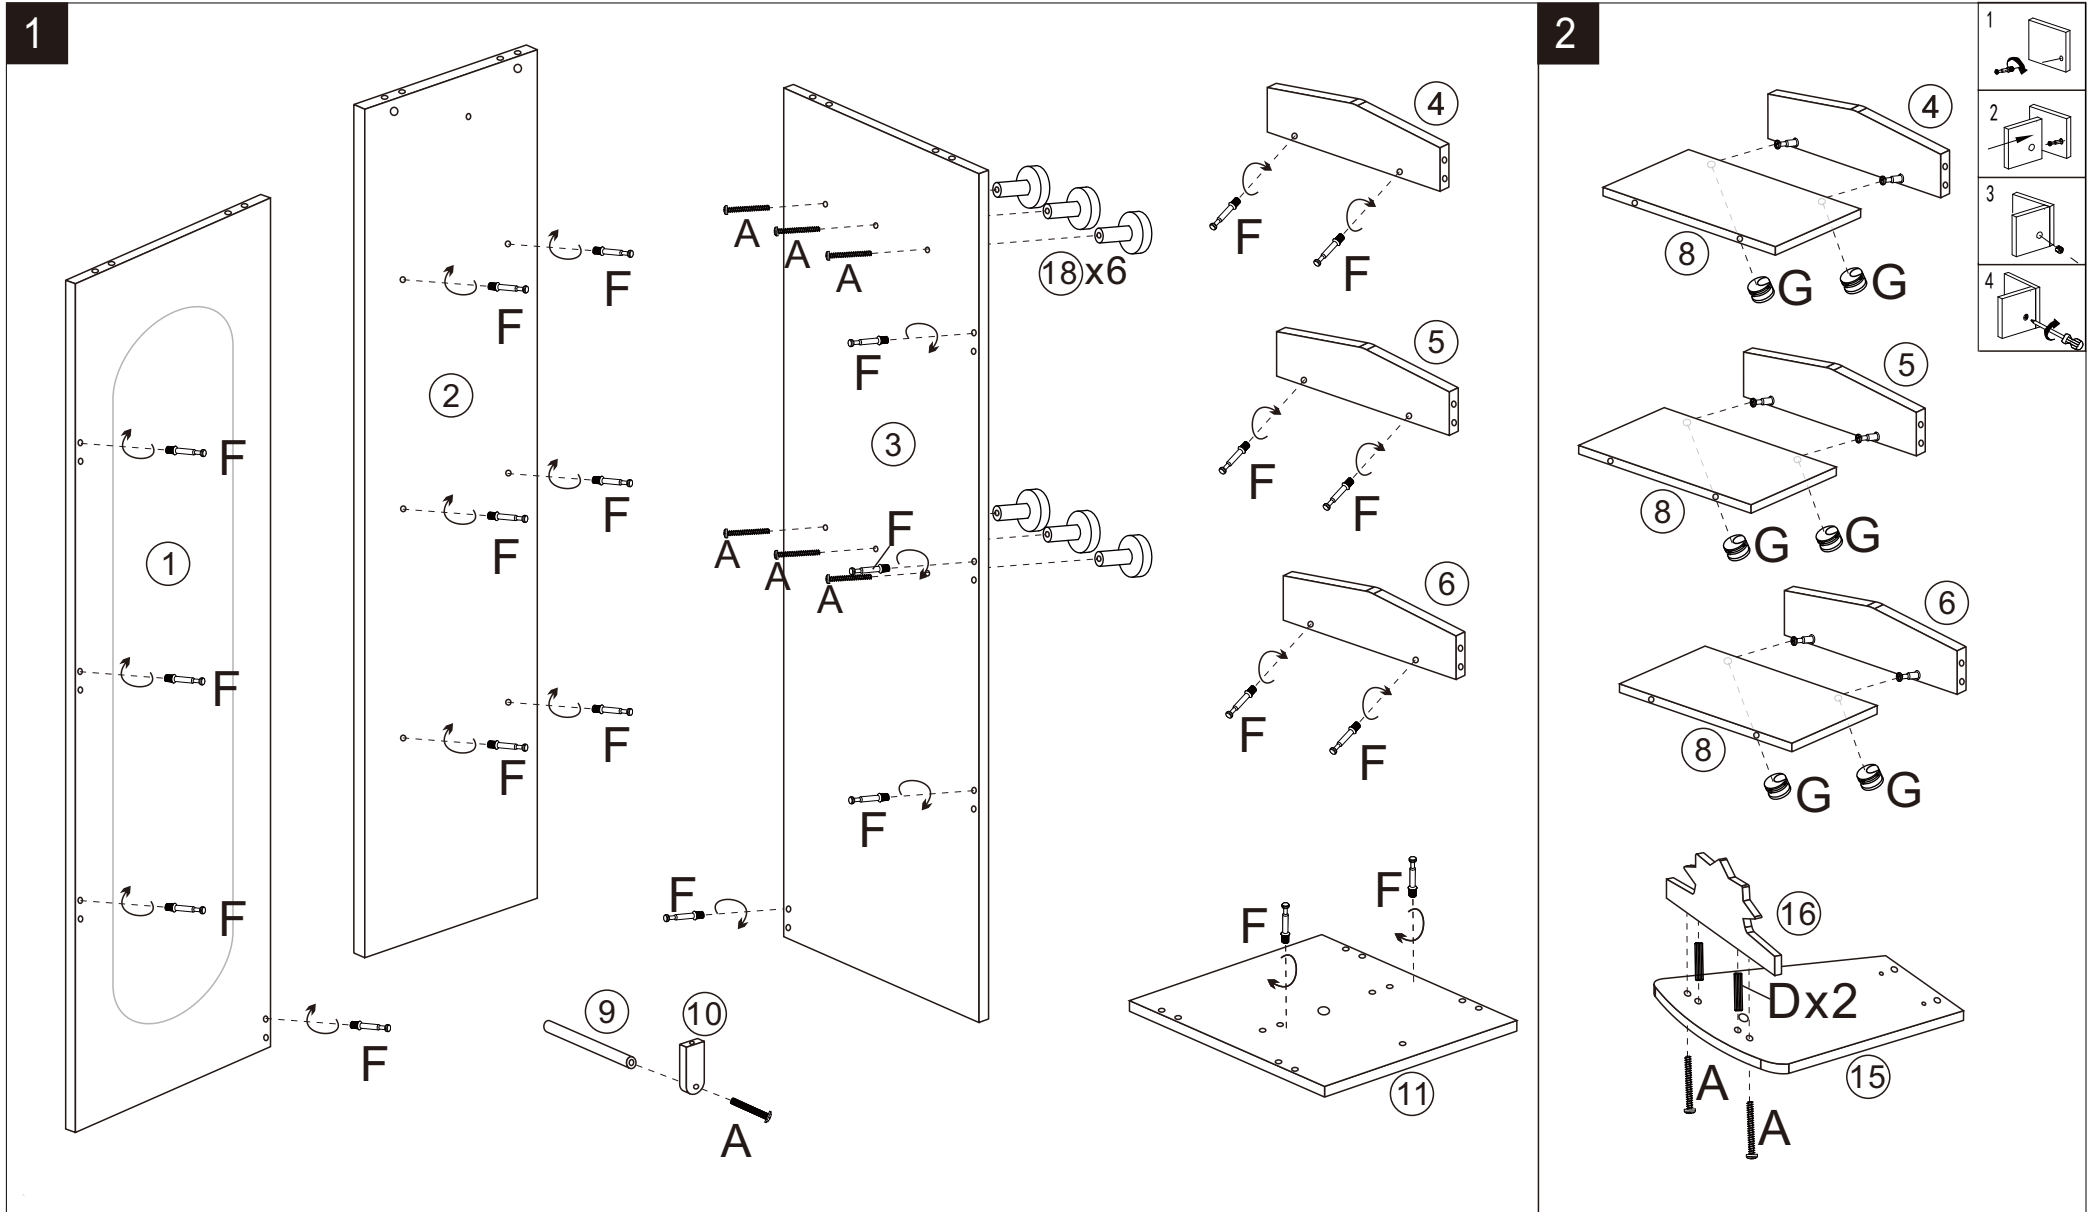

Assembly Instructions

CAUTION:

ADULT ASSEMBLY IS REQUIRED. HARDWARE CONTAINS SCREWS WITH SHARP POINTS. KEEP UNASSEMBLED PARTS OUT OF THE REACH OF SMALL CHILDREN. ADULT SUPERVISION IS RECOMMENDED. THIS IS A TOY, INTENDED FOR ROLE PLAY ONLY. PLEASE CHECK CONDITION OF ITEM REGULARLY, AS SCREWS MAY LOOSEN WITH USE OVER TIME. TIGHTEN SCREW FITTINGS IF NECESSARY.

WARNING: PLEASE SECURE THIS PRODUCT WITH THE SUPPLIED WALL FIXING. IT IS STRONGLY RECOMMENDED THAT THIS PRODUCT IS PERMANENTLY FIXED TO THE WALL. PLEASE SEEK PROFESSIONAL ADVICE IF YOU ARE IN DOUBT OF WHAT FIXING DEVICE TO USE. REGULARLY CHECK THAT ANCHOR IS SECURELY MAINTAINED.

WARNING
CHOKING HAZARD-SMALL PARTS.
NOT SUITABLE FOR CHILDREN UNDER 3 YEARS.