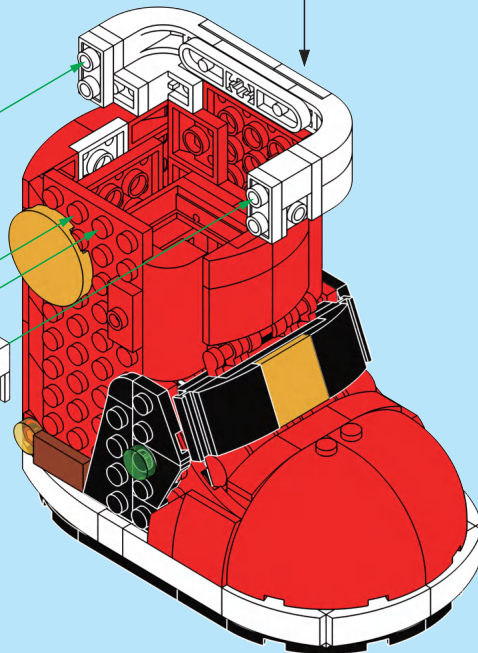

52

53

54

55

56

57

56

50

58

21

59

60

61

62

63

64

57

63

65

66

67

68

69

The image features a winter-themed background with a dark blue sky, white snow-covered ground, and silhouettes of evergreen trees. A large yellow oval is centered in the upper half, topped with a red bow. Inside the oval, the words "CHRISTMAS" and "BOOT" are written in large, bold, white letters with a red outline. Below the oval, the words "ACCESSORIES HOLDER" are written in a smaller, green, bold font with a white outline. The entire scene is decorated with falling snowflakes and glowing bokeh lights.