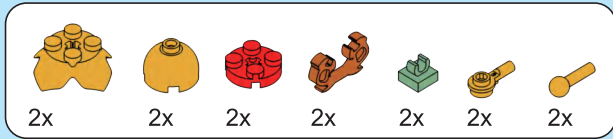

57

63

65

66

67

68

69

The image features a winter-themed background with a dark blue sky, white snow-covered ground, and silhouettes of evergreen trees. A large yellow oval is centered in the upper half, topped with a red bow. Inside the oval, the words "CHRISTMAS" and "BOOT" are written in large, bold, white letters with a red outline. Below the oval, the words "ACCESSORIES HOLDER" are written in a smaller, green, bold font with a white outline. The entire scene is decorated with falling snowflakes and glowing bokeh lights.