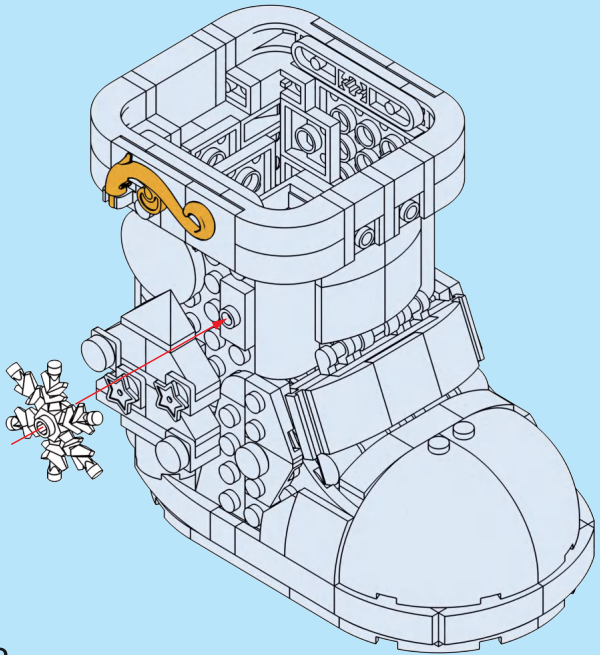

58

21

59

60

61

62

63

64

57

63

65

66

67

68

69

The image features a winter-themed background with a dark blue sky, white snow-covered ground, and silhouettes of evergreen trees. A large yellow oval is centered in the upper half, topped with a red bow. Inside the oval, the words "CHRISTMAS" and "BOOT" are written in large, bold, white letters with a red outline. Below the oval, the words "ACCESSORIES HOLDER" are written in a smaller, green, bold font with a white outline. The entire scene is decorated with falling snowflakes and glowing bokeh lights.