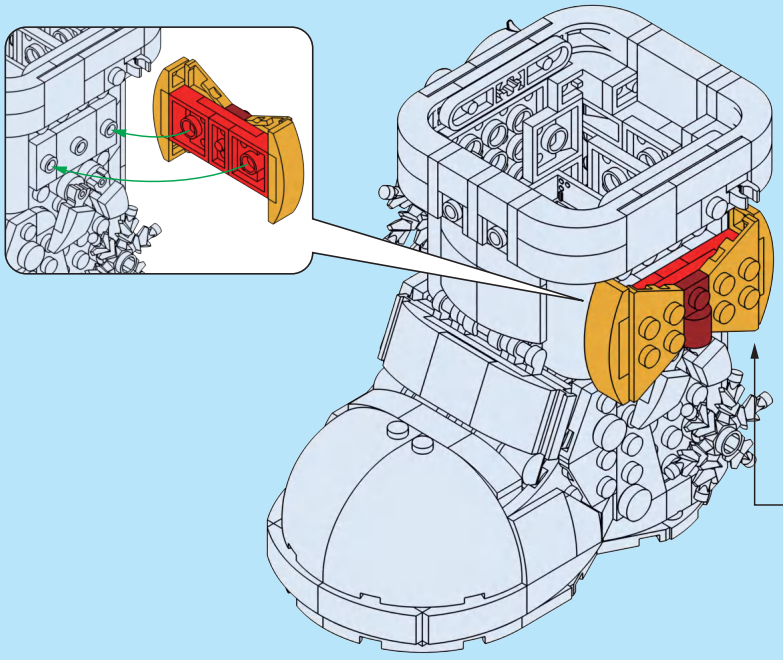

57

63

65

66

67

68

69

The image features a winter-themed background with a dark blue sky, white snow-covered ground, and silhouettes of evergreen trees. A large yellow oval is centered in the upper half, topped with a red bow. Inside the oval, the words "CHRISTMAS" and "BOOT" are written in large, bold, white letters with a red outline. Below the oval, the words "ACCESSORIES HOLDER" are written in a smaller, green, bold font with a white outline. The entire scene is decorated with falling snowflakes and glowing bokeh lights.

**CHRISTMAS
BOOT**

ACCESSORIES HOLDER