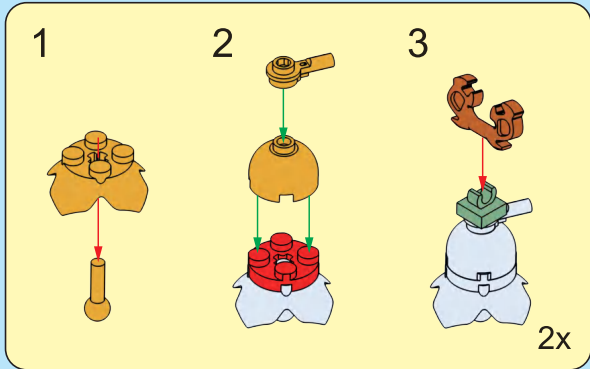

57

63

65

66

67

68

69

The image features a winter-themed background with a dark blue sky, white snow-covered ground, and silhouettes of evergreen trees. A large yellow oval is centered in the upper half, topped with a red bow. Inside the oval, the words "CHRISTMAS" and "BOOT" are written in large, bold, white letters with a red outline. Below the oval, the words "ACCESSORIES HOLDER" are written in a smaller, green, bold font with a white outline. The entire scene is decorated with falling snowflakes and glowing bokeh lights.

**CHRISTMAS
BOOT**

ACCESSORIES HOLDER