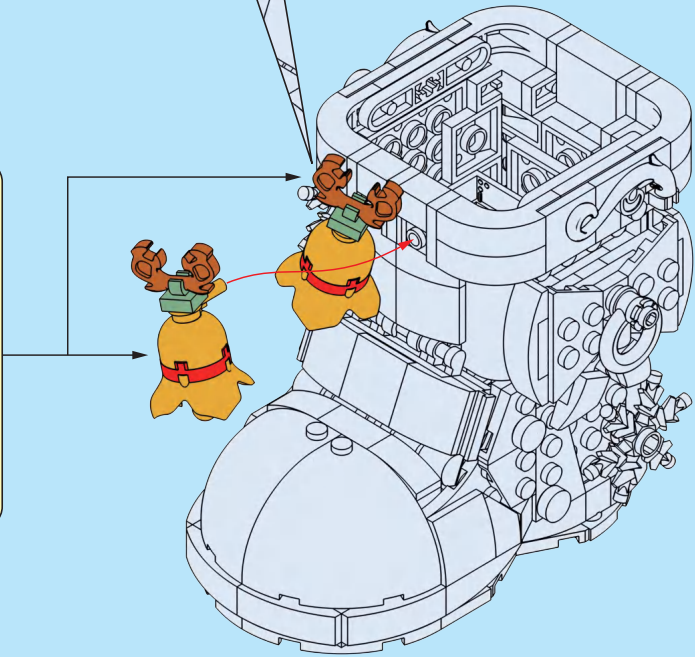

58

21

59

60

61

62

63

64

57

63

65

66

67

68

69

The image features a winter-themed background with a dark blue sky, white snow-covered ground, and silhouettes of evergreen trees. A large yellow oval is centered in the upper half, topped with a red bow. Inside the oval, the words "CHRISTMAS" and "BOOT" are written in large, bold, white letters with a red outline. Below the oval, the words "ACCESSORIES HOLDER" are written in a smaller, green, bold font with a white outline. The entire scene is decorated with falling snowflakes and glowing bokeh lights.

**CHRISTMAS
BOOT**

ACCESSORIES HOLDER