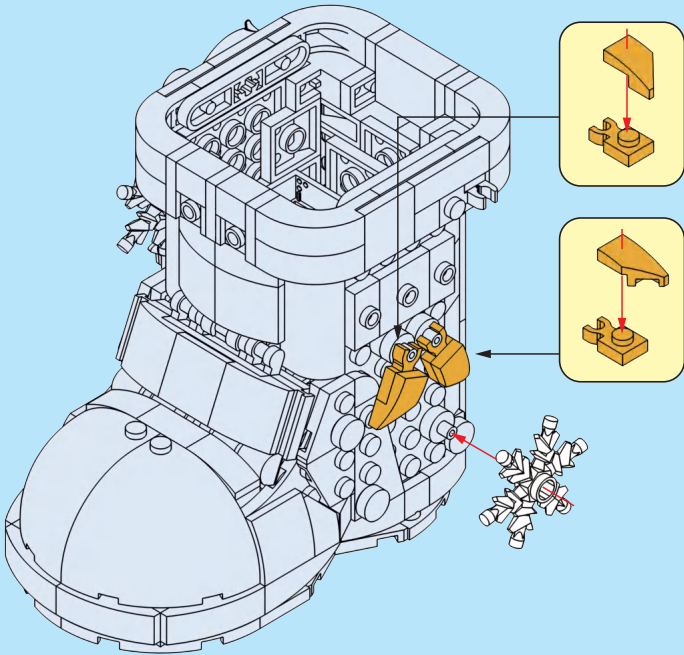

57

63

65

66

67

68

69

The image features a winter-themed background with a dark blue sky, white snow-covered ground, and silhouettes of evergreen trees. A large yellow oval is centered in the upper half, topped with a red bow. Inside the oval, the words "CHRISTMAS" and "BOOT" are written in large, bold, white letters with a red outline. Below the oval, the words "ACCESSORIES HOLDER" are written in a smaller, green, bold font with a white outline. The entire scene is decorated with falling snowflakes and glowing bokeh lights.

**CHRISTMAS
BOOT**

ACCESSORIES HOLDER