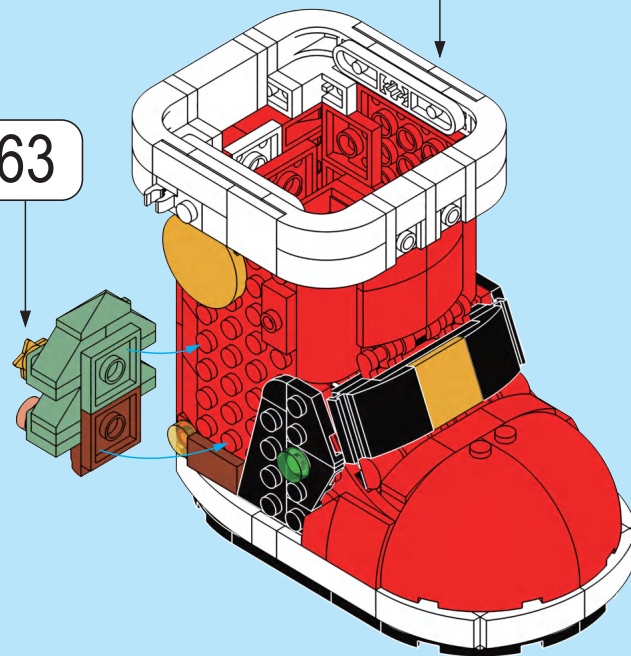

52

53

54

55

56

57

56

50

58

21

59

60

61

62

63

64

57

63

65

66

67

68

69

The image features a winter-themed background with a dark blue sky, white snow-covered ground, and silhouettes of evergreen trees. A large yellow oval is centered in the upper half, topped with a red bow. Inside the oval, the words "CHRISTMAS" and "BOOT" are written in large, bold, white letters with a red outline. Below the oval, the words "ACCESSORIES HOLDER" are written in a smaller, green, bold font with a white outline. The entire scene is decorated with falling snowflakes and glowing bokeh lights.