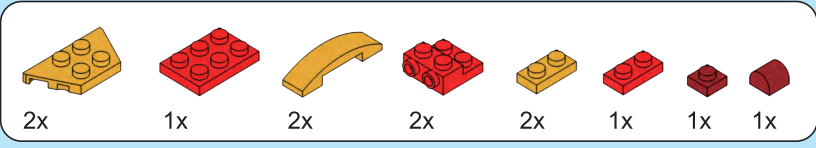

57

63

65

66

67

68

69

The image features a winter-themed background with a dark blue sky, white snow-covered ground, and silhouettes of evergreen trees. A large yellow oval is centered in the upper half, topped with a red bow. Inside the oval, the words "CHRISTMAS" and "BOOT" are written in large, bold, white letters with a red outline. Below the oval, the words "ACCESSORIES HOLDER" are written in a smaller, green, bold font with a white outline. The entire scene is decorated with falling snowflakes and glowing bokeh lights.