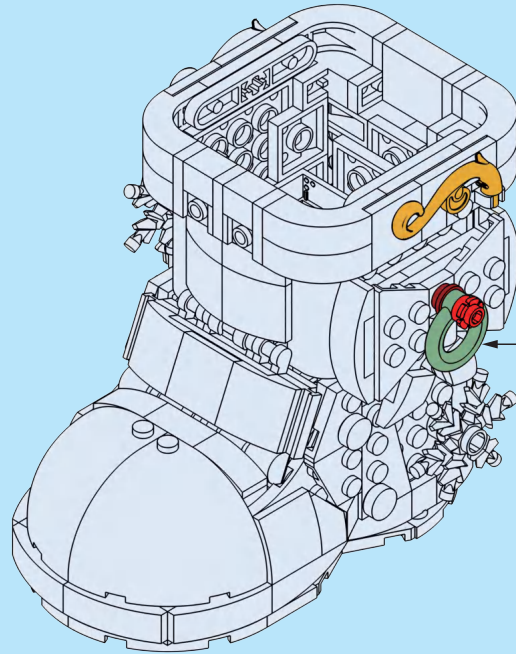

58

21

59

60

61

62

63

64

57

63

65

66

67

68

69

The image features a winter-themed background with a dark blue sky, white snow-covered ground, and silhouettes of evergreen trees. A large yellow oval is centered in the upper half, topped with a red bow. Inside the oval, the words "CHRISTMAS" and "BOOT" are written in large, bold, white letters with a red outline. Below the oval, the words "ACCESSORIES HOLDER" are written in a smaller, green, bold font with a white outline. The entire scene is decorated with falling snowflakes and glowing bokeh lights.

**CHRISTMAS
BOOT**

ACCESSORIES HOLDER