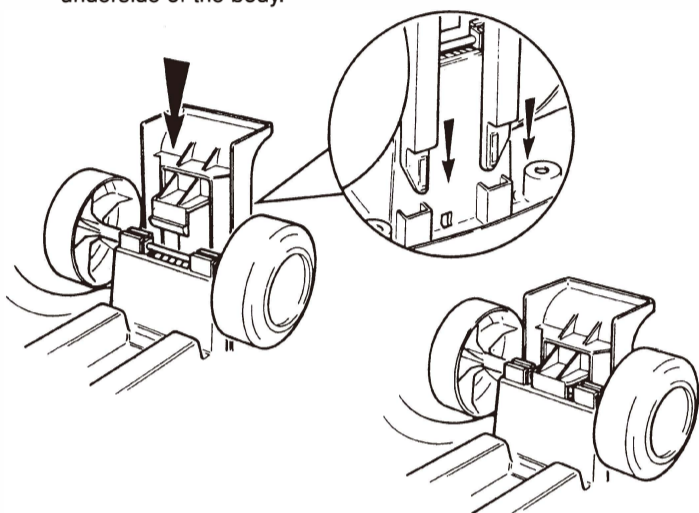

SIZE: 188mm x 259mm

- 1** Turn the main body upside-down. Place the rear axle & wheels between the support posts ensuring the two pegs are in the centre.

- 2** Slide the two square pegs into the support posts firmly.

- 3** Push the stabiliser down over the axle ensuring it locates securely in the underside of the body.

PLEASE READ BEFORE ASSEMBLY - TO BE ASSEMBLED BY AN ADULT

- 4** Push the steering column up through the hole in the main body. Ensure the steering lock fits into the slot in the body.

- 5** Push the steering wheel down onto the steering column ensuring holes on the steering wheel align with the clips on the steering column. Ensure this is a tight fit.

- 6** Finally, push the handle into the two slots at the rear of the body until it clicks into position.