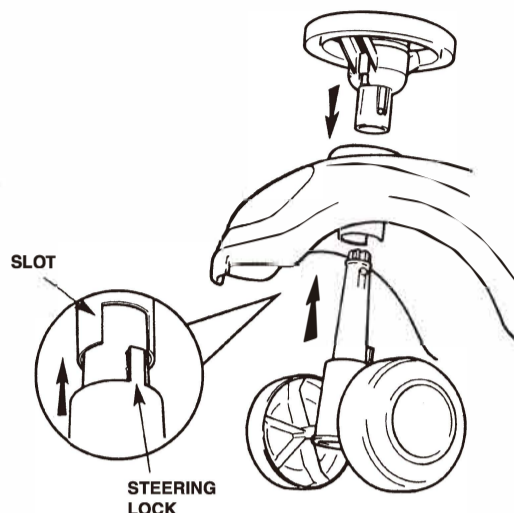

SIZE: 188mm x 259mm

- 1** Turn the main body upside-down. Place the rear axle & wheels between the support posts ensuring the two pegs are in the centre.

- 2** Slide the two square pegs into the support posts firmly.

- 3** Push the stabiliser down over the axle ensuring it locates securely in the underside of the body.

PLEASE READ BEFORE ASSEMBLY - TO BE ASSEMBLED BY AN ADULT

- 4** Push the steering column up through the hole in the main body. Ensure the steering lock fits into the slot in the body.

- 5** Push the steering wheel down onto the steering column ensuring holes on the steering wheel align with the clips on the steering column. Ensure this is a tight fit.

- 6** Finally, push the handle into the two slots at the rear of the body until it clicks into position.

## PARENTAL WARNINGS

**DO NOT USE THIS RIDE ON UNTIL YOU HAVE READ THE FOLLOWING PRECAUTIONS.**

- DO NOT LET CHILD PLAY IN THE STREET.
- DO NOT USE THIS RIDE ON ON OR NEAR A SLOPE.
- DO NOT LET CHILD PLAY ON STAIRS, PORCH OR ANYWHERE ELSE WHERE THE CHILD MIGHT FALL.
- WHEN USING THIS PRODUCT, CHILDREN SHOULD BE UNDER ADULT SUPERVISION AT ALL TIMES.
- DO NOT USE RIDE ON NEAR STOVES, HEATERS, IRONING BOARDS, POOLS OR NEAR ANY OTHER HOT OR DANGEROUS OBJECTS.
- DO NOT LEAVE RIDE ON OUTSIDE AND PROTECT IT FROM THE WEATHER.
- USE OUTDOORS ONLY DURING DAYLIGHT HOURS.
- DO NOT BUMP INTO WALLS, POLES, ETC. IT COULD CAUSE POSSIBLE INJURY AND/OR DAMAGE TO THE VEHICLE.
- CAUTION AND CARE MUST BE TAKEN IN THE UNPACKING AND ASSEMBLY OF THIS PRODUCT. BECAUSE OF SMALL AND DANGEROUS PARTS AND PACKAGING MATERIAL, ADULT ASSEMBLY IS REQUIRED.
- FOR AGES 1 TO 3 YEARS.
- RIDER'S WEIGHT MUST NOT EXCEED 55 LBS. (25KGS).
- WARNING! NOT TO BE USED BY CHILDREN OVER 36 MONTHS BECAUSE OF ITS INSUFFICIENT STRENGTH.
- AN ADULT SHOULD CARRY OUT CHECKS AND MAINTENANCE OF THE MAIN PARTS AT REGULAR INTERVALS. IF THESE CHECKS ARE NOT CARRIED OUT, THE TOY COULD OVERTURN OR CAUSE A FALL.