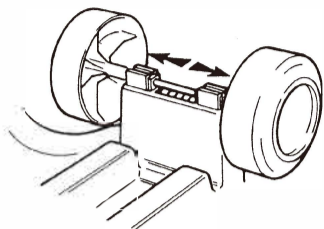

SIZE: 188mm x 259mm

- 1** Turn the main body upside-down. Place the rear axle & wheels between the support posts ensuring the two pegs are in the centre.

- 2** Slide the two square pegs into the support posts firmly.

- 3** Push the stabiliser down over the axle ensuring it locates securely in the underside of the body.

PLEASE READ BEFORE ASSEMBLY - TO BE ASSEMBLED BY AN ADULT

- 4** Push the steering column up through the hole in the main body. Ensure the steering lock fits into the slot in the body.

- 5** Push the steering wheel down onto the steering column ensuring holes on the steering wheel align with the clips on the steering column. Ensure this is a tight fit.

- 6** Finally, push the handle into the two slots at the rear of the body until it clicks into position.