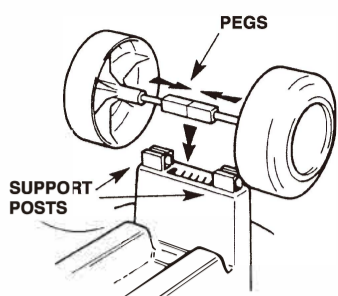

SIZE: 188mm x 259mm

- 1** Turn the main body upside-down. Place the rear axle & wheels between the support posts ensuring the two pegs are in the centre.

- 2** Slide the two square pegs into the support posts firmly.

- 3** Push the stabiliser down over the axle ensuring it locates securely in the underside of the body.

PLEASE READ BEFORE ASSEMBLY - TO BE ASSEMBLED BY AN ADULT

- 4** Push the steering column up through the hole in the main body. Ensure the steering lock fits into the slot in the body.

- 5** Push the steering wheel down onto the steering column ensuring holes on the steering wheel align with the clips on the steering column. Ensure this is a tight fit.

- 6** Finally, push the handle into the two slots at the rear of the body until it clicks into position.