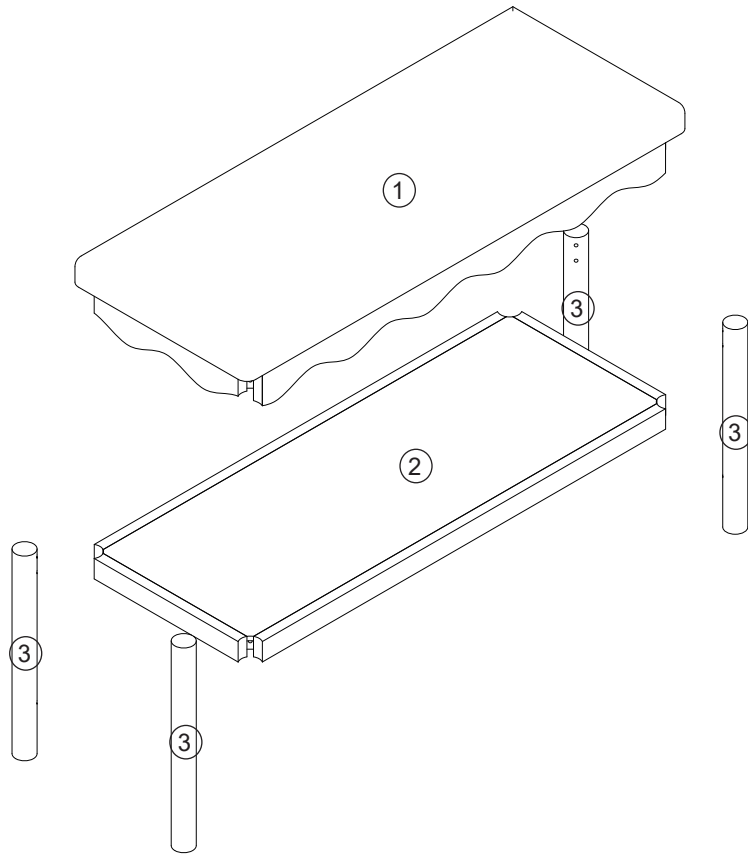

MAXIMUM SAFE LOAD: 200KG.

1 Hardware List

	A		12pcs		B		12pcs		C		12pcs
	D		1pc		E		4pcs				

2 Parts List

					
①	1pc	②	1pc	③	4pcs

3

ATTENTION: DO NOT TIGHTEN THE SCREWS FULLY DURING ASSEMBLY. FULLY TIGHTEN SCREWS AFTER THE FINAL ASSEMBLY STEPS.

STEP 1 A -  x 8 B -  x 8 C -  x 8

STEP 2 A-x4 B-x4 C-x4 E-x4

STEP 3