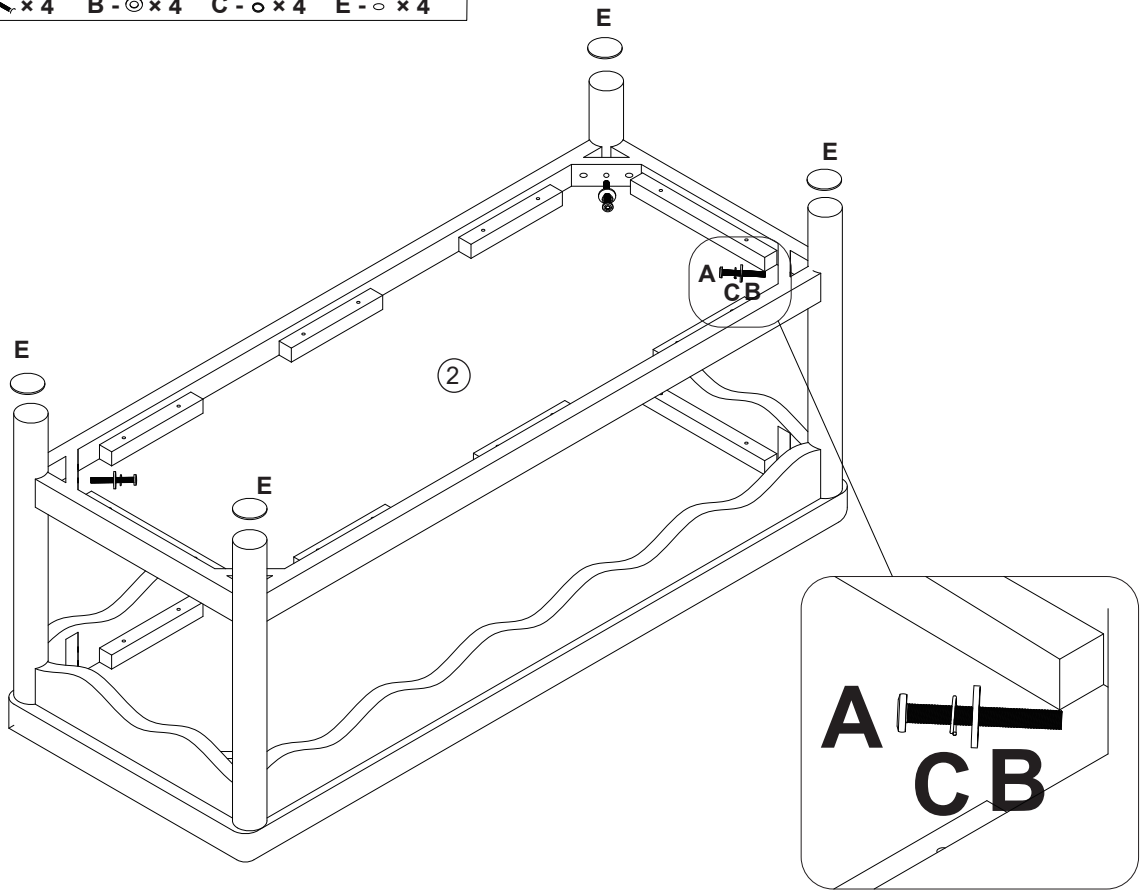

MAXIMUM SAFE LOAD: 200KG.

1 Hardware List

	A		12pcs		B		12pcs		C		12pcs
	D		1pc		E		4pcs				

2 Parts List

					
①	1pc	②	1pc	③	4pcs

3

ATTENTION: DO NOT TIGHTEN THE SCREWS FULLY DURING ASSEMBLY. FULLY TIGHTEN SCREWS AFTER THE FINAL ASSEMBLY STEPS.

STEP 1 A -  x 8 B -  x 8 C -  x 8

STEP 2 A-x4 B-x4 C-x4 E-x4

STEP 3