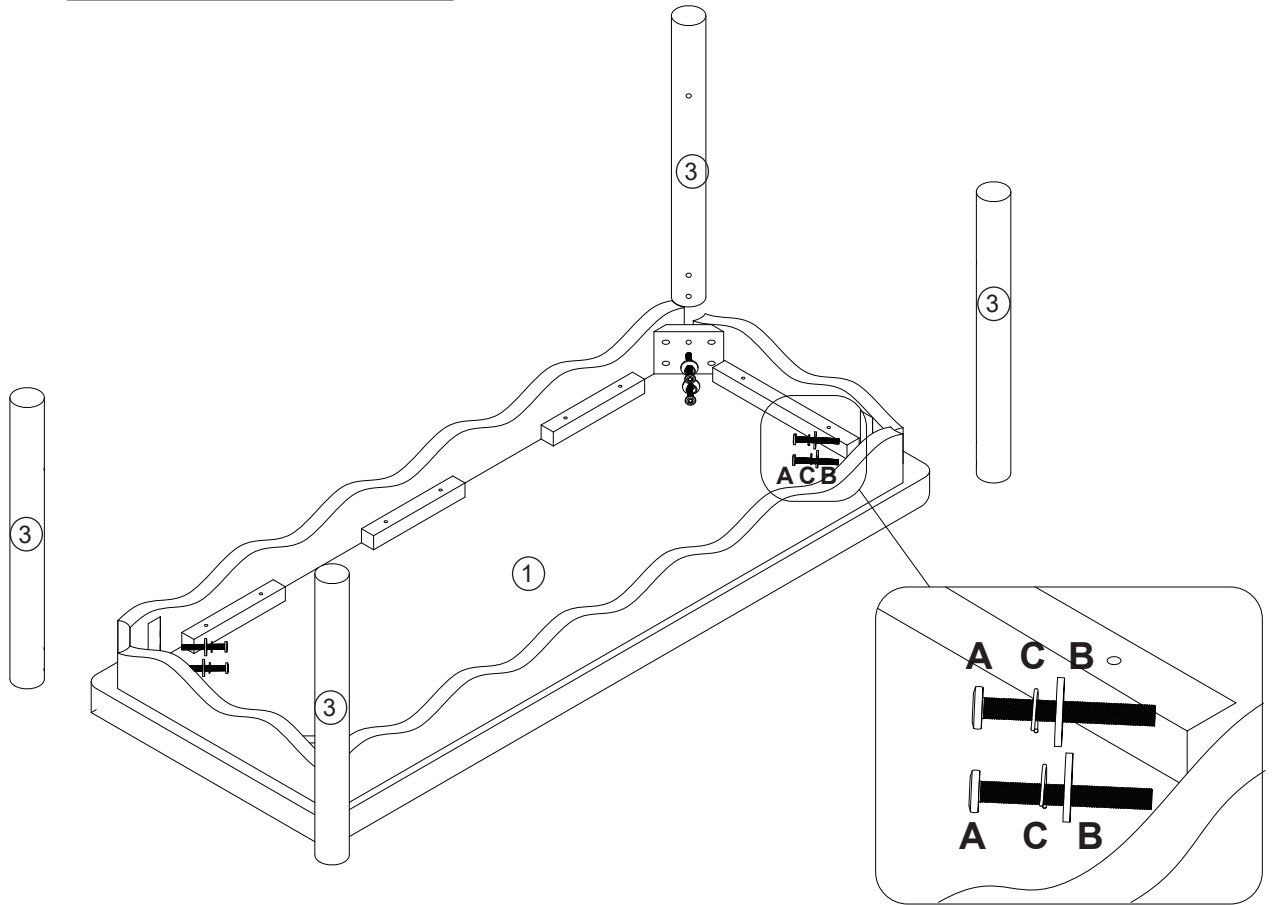

MAXIMUM SAFE LOAD: 200KG.

1 Hardware List

	A		12pcs		B		12pcs		C		12pcs
	D		1pc		E		4pcs				

2 Parts List

					
①	1pc	②	1pc	③	4pcs

3

ATTENTION: DO NOT TIGHTEN THE SCREWS FULLY DURING ASSEMBLY. FULLY TIGHTEN SCREWS AFTER THE FINAL ASSEMBLY STEPS.

STEP 1 A -  x 8 B -  x 8 C -  x 8

STEP 2 A-x4 B-x4 C-x4 E-x4

STEP 3