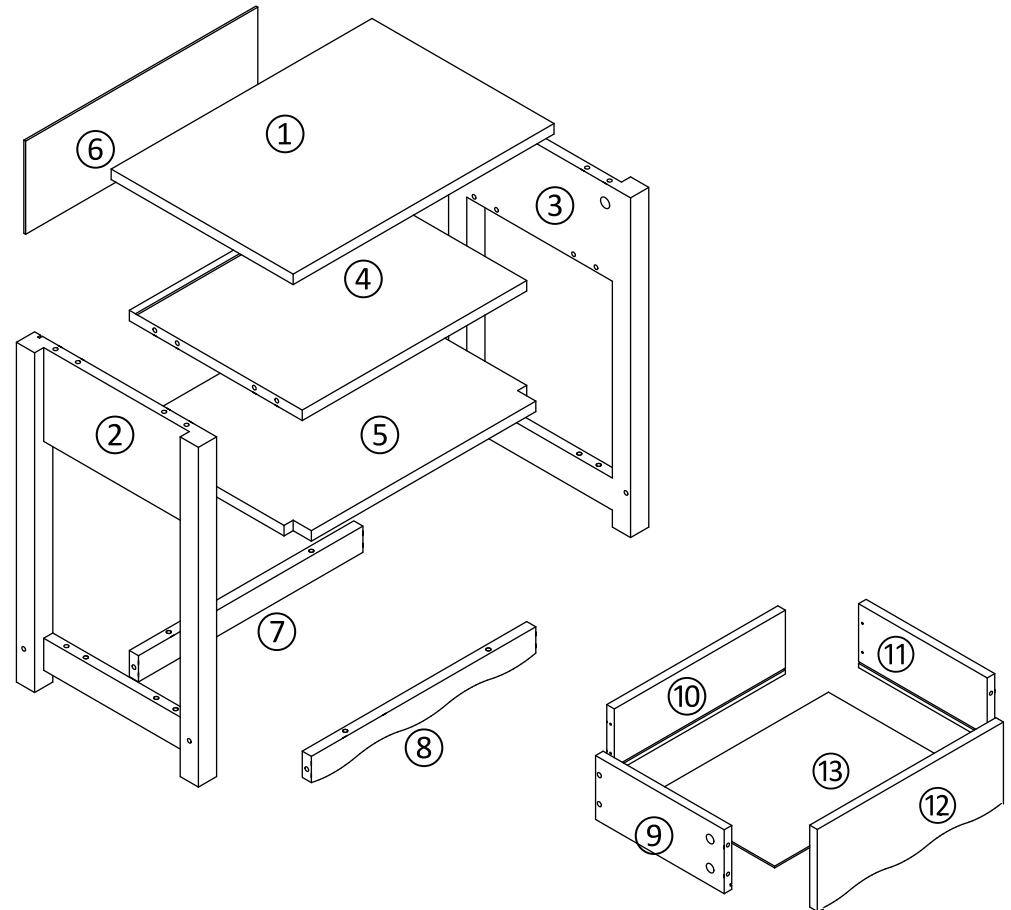

Assembly Instructions

4333530 WAVE BEDSIDE TABLE

CARE INSTRUCTIONS:

DO NOT STAND, SIT OR LEAN ON THIS UNIT. DO NOT USE THIS UNIT AS A STEP LADDER OR AS A CHOPPING SURFACE. KEEP AWAY FROM CHILDREN AND BABIES. ADULT ASSEMBLY REQUIRED. USE ONLY ON A FLAT SURFACE. DO NOT USE THIS UNIT UNLESS ALL BOLTS AND SCREWS ARE FIRMLY SECURED.

MAXIMUM SAFE LOAD: TOP BOARD: 10KG, DRAWER: 5KG, SHELF: 5KG.

	a	M6x35	12pcs
	b	M15x10	12pcs
	c	M4x35	4pcs
	d	M6x30	12pcs
	e	M4x55	8pcs

	f		1pc
	g	M6x55	4pcs
	h		4pcs
	i		4pcs

			
① 1pc	② 1pc	③ 1pc	④ 1pc
			
⑤ 1pc	⑥ 1pc	⑦ 1pc	⑧ 1pc
			
⑨ 1pc	⑩ 1pc	⑪ 1pc	⑫ 1pc
			
⑬ 1pc			

step 1

ax4 cx4 bx4

step 2

ax4

step 3

dx2 bx2 hx2 gx2

step 4

dx2 bx2 hx2 gx2