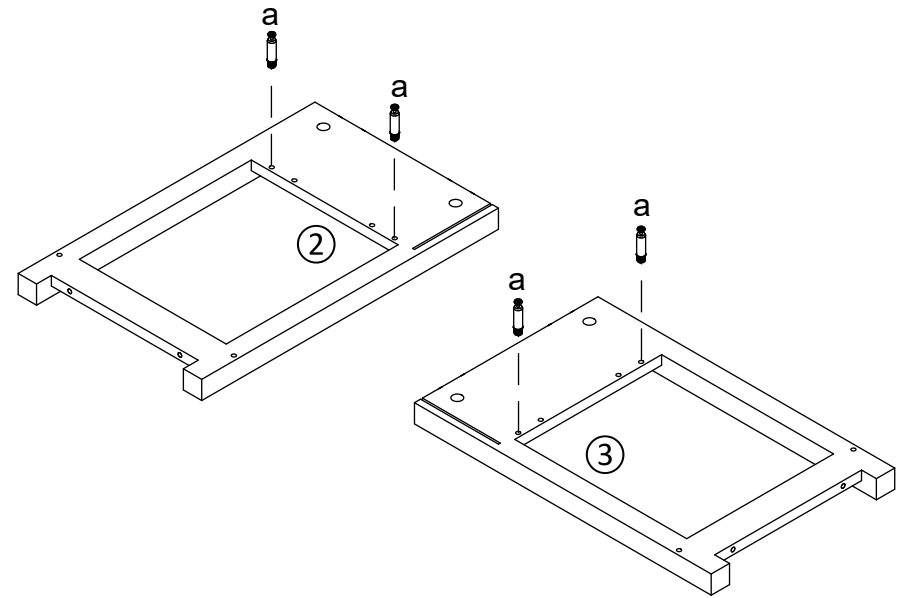

MAXIMUM SAFE LOAD: TOP BOARD: 10KG, DRAWER: 5KG, SHELF: 5KG.

	a	M6x35	12pcs
	b	M15x10	12pcs
	c	M4x35	4pcs
	d	M6x30	12pcs
	e	M4x55	8pcs

	f		1pc
	g	M6x55	4pcs
	h		4pcs
	i		4pcs

			
① 1pc	② 1pc	③ 1pc	④ 1pc
			
⑤ 1pc	⑥ 1pc	⑦ 1pc	⑧ 1pc
			
⑨ 1pc	⑩ 1pc	⑪ 1pc	⑫ 1pc
			
⑬ 1pc			

step 1

ax4 cx4 bx4

step 2

ax4

step 3

dx2 bx2 hx2 gx2

step 4

dx2 bx2 hx2 gx2