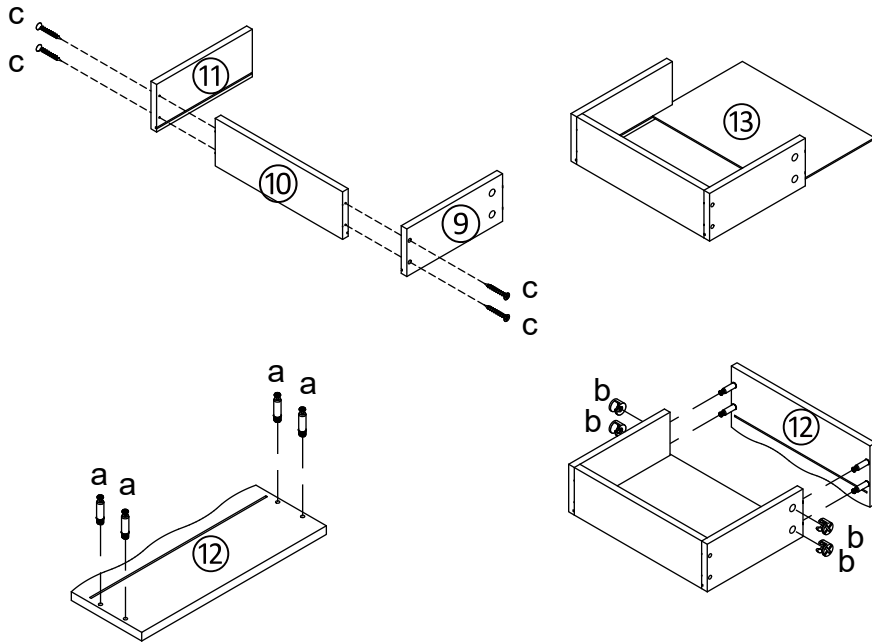

MAXIMUM SAFE LOAD: TOP BOARD: 10KG, DRAWER: 5KG, SHELF: 5KG.

	a	M6x35	12pcs
	b	M15x10	12pcs
	c	M4x35	4pcs
	d	M6x30	12pcs
	e	M4x55	8pcs

	f		1pc
	g	M6x55	4pcs
	h		4pcs
	i		4pcs

			
① 1pc	② 1pc	③ 1pc	④ 1pc
			
⑤ 1pc	⑥ 1pc	⑦ 1pc	⑧ 1pc
			
⑨ 1pc	⑩ 1pc	⑪ 1pc	⑫ 1pc
			
⑬ 1pc			

step 1

ax4 cx4 bx4

step 2

ax4

step 3

dx2 bx2 hx2 gx2

step 4

dx2 bx2 hx2 gx2