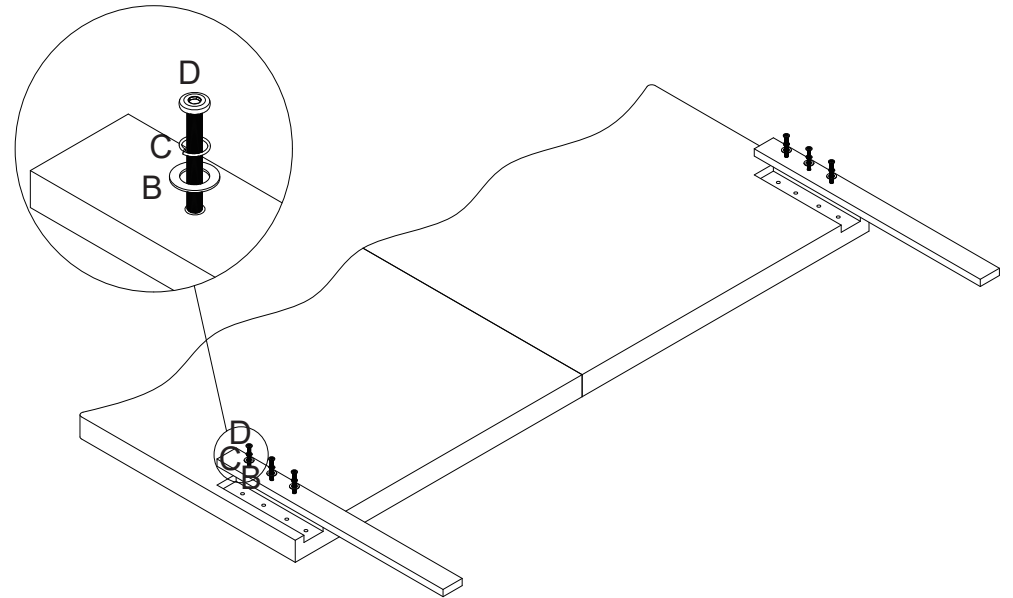

WARNING:

DO NOT STAND ON THE BEDHEAD SURFACE. TIGHTEN ALL THE SCREWS BEFORE USE. FAILURE TO FOLLOW THESE WARNINGS COULD RESULT IN SERIOUS INJURY.

Hardware list

	A	M8X60mm	2 PCS
	B	20X1.2mm	8 PCS
	C		8 PCS
	D	M8X35mm	6 PCS

	E		1 PC
---	---	--	------

Parts List

		
① 1PC	② 1PC	③ 2PCS
 Fabric cover		
④ 1PC		

ATTENTION: DO NOT TIGHTEN THE SCREWS FULLY DURING ASSEMBLY. FULLY TIGHTEN SCREWS AFTER THE FINAL ASSEMBLY STEP.

STEP 1 A-x2 B-x2 C-x2

STEP 2 B-x6 C-x6 D-x6

STEP 3