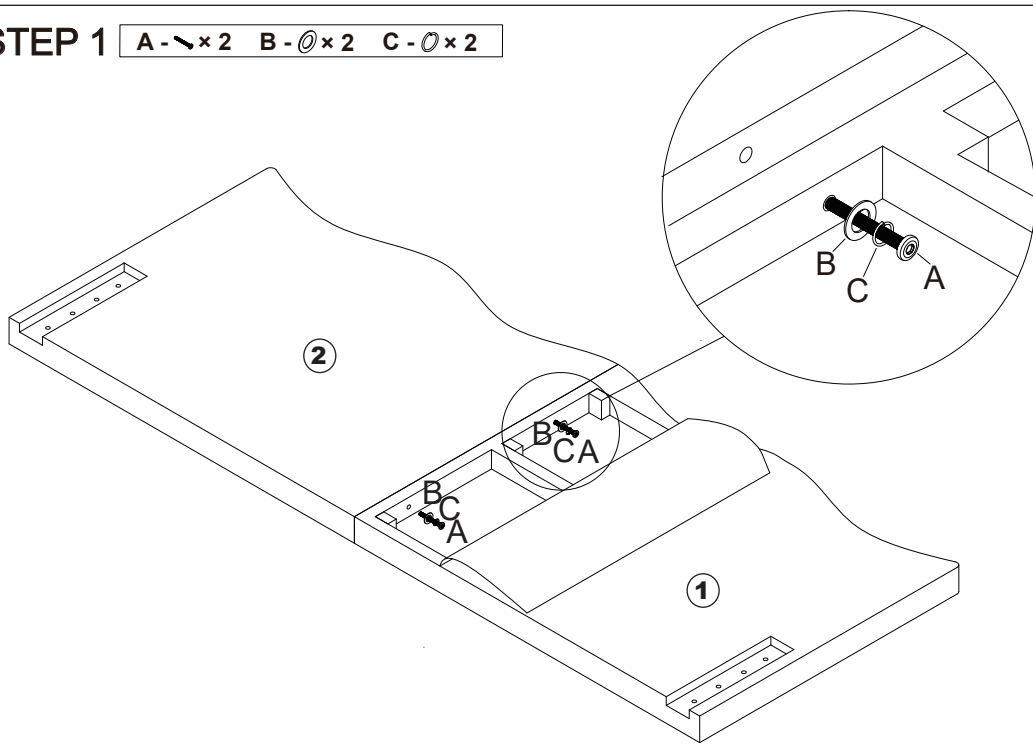

WARNING:

DO NOT STAND ON THE BEDHEAD SURFACE. TIGHTEN ALL THE SCREWS BEFORE USE. FAILURE TO FOLLOW THESE WARNINGS COULD RESULT IN SERIOUS INJURY.

Hardware list

	A	M8X60mm	2 PCS
	B	20X1.2mm	8 PCS
	C		8 PCS
	D	M8X35mm	6 PCS

	E		1 PC
---	---	--	------

Parts List

		
① 1PC	② 1PC	③ 2PCS
 Fabric cover		
④ 1PC		

ATTENTION: DO NOT TIGHTEN THE SCREWS FULLY DURING ASSEMBLY. FULLY TIGHTEN SCREWS AFTER THE FINAL ASSEMBLY STEP.

STEP 1 A-x2 B-x2 C-x2

STEP 2 B-x6 C-x6 D-x6

STEP 3