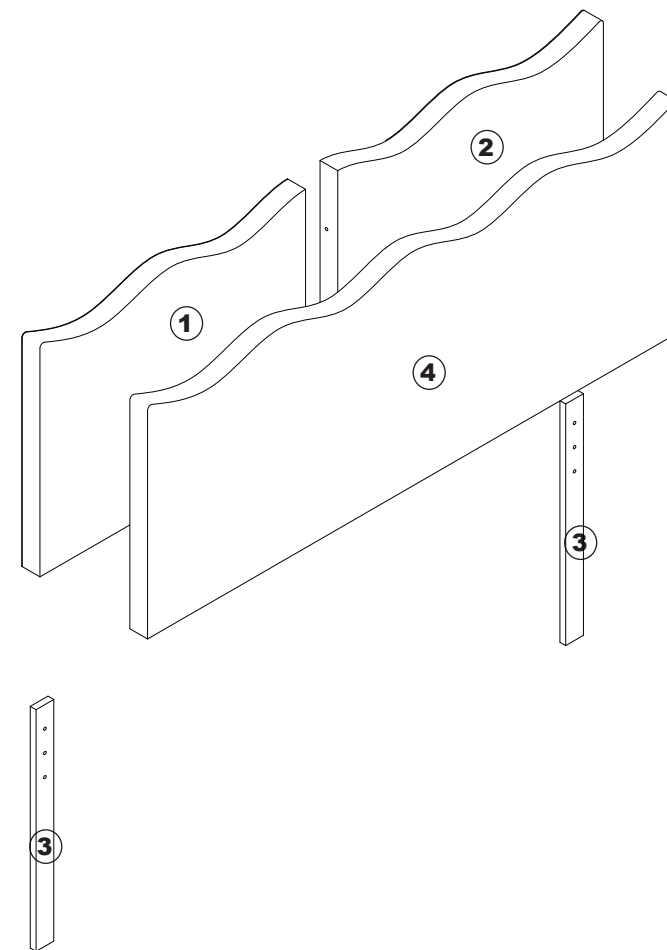

Assembly Instructions

43333714 WAVE BOUCLE QUEEN BEDHEAD

CARE INSTRUCTIONS:

WIPE WITH A DRY CLOTH. DO NOT USE ABRASIVE MATERIALS AND SOLVENTS. CHECK AND TIGHTEN ALL PARTS REGULARLY. KEEP AWAY FROM WATER AND DIRECT SUNLIGHT. STORE IN A DRY PLACE. FOR INDOOR AND DOMESTIC USE ONLY.

WARNING:

DO NOT STAND ON THE BEDHEAD SURFACE. TIGHTEN ALL THE SCREWS BEFORE USE. FAILURE TO FOLLOW THESE WARNINGS COULD RESULT IN SERIOUS INJURY.

Hardware list

	A	M8X60mm	2 PCS
	B	20X1.2mm	8 PCS
	C		8 PCS
	D	M8X35mm	6 PCS

	E		1 PC
---	---	--	------

Parts List

		
① 1PC	② 1PC	③ 2PCS
 Fabric cover		
④ 1PC		

ATTENTION: DO NOT TIGHTEN THE SCREWS FULLY DURING ASSEMBLY. FULLY TIGHTEN SCREWS AFTER THE FINAL ASSEMBLY STEP.

STEP 1 A-x2 B-x2 C-x2

STEP 2 B-x6 C-x6 D-x6

STEP 3