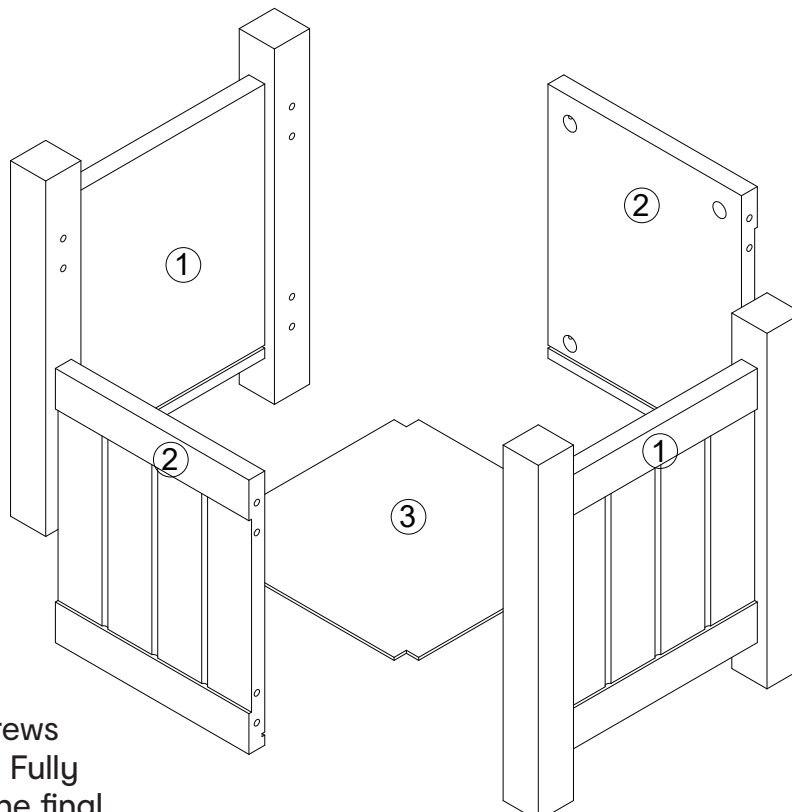

Assembly Instructions

43333974 HAMPTONS INDOOR PLANTER

CARE INSTRUCTIONS:

WIPE CLEAN WITH A SOFT DAMP CLOTH. DO NOT USE ABRASIVE MATERIAL AND SOLVENTS. CHECK AND TIGHTEN ALL PARTS REGULARLY.

WARNING:

DO NOT STAND ON THE UNIT. USE ONLY ON A FLAT SURFACE. DO NOT USE UNTIL ALL SCREWS, BOLTS AND KNOBS ARE FIRMLY SECURED. THIS PRODUCT CONTAINS SMALL PARTS AND SHARP POINTS, KEEP AWAY FROM CHILDREN AND BABIES. ADULT ASSEMBLY REQUIRED. FAILURE TO FOLLOW THESE WARNINGS COULD RESULT IN SERIOUS INJURY.

MAXIMUM SAFE LOAD: 10 KG FOR SHELF, ENSURE THERE IS A SAUCER AT THE BOTTOM IF PLACING A REAL PLANT INTO THE PRODUCT.

1 Hardware List

A		8pcs		B		8pcs		C		8pcs	
D		4pcs									

2 Parts List

①	2pcs	②	2pcs	③	1pc

Do not tighten the screws fully during assembly. Fully tighten screws after the final assembly steps.