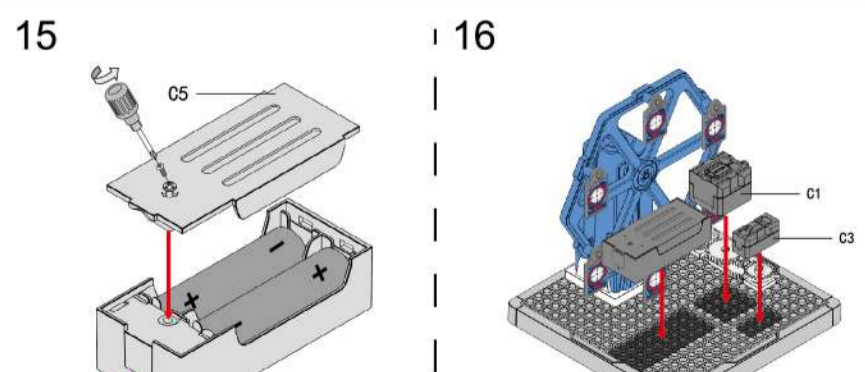

Installation steps