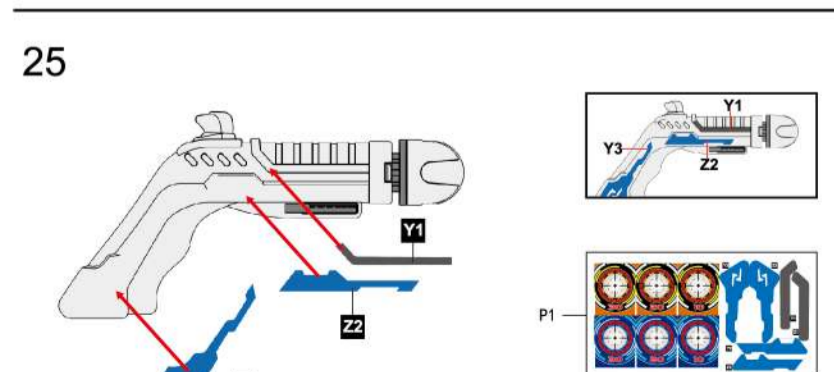

Installation steps