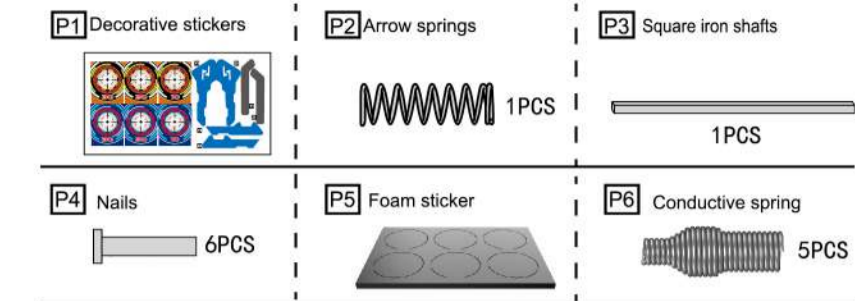

BUILD IT ROTATING TARGET CROSSBOW

STEAM 8+ YEARS 65 PIECES

Safety Warning!

1. Read and fully understand this manual before assembly.
2. This product needs to be used and assembled under adult supervision.
3. Only suitable for children aged 8 years or older.
4. Not suitable for children under 3 years old. This product contains small parts which may be accidentally swallowed or inhaled. If swallowed, it can cause asphyxiation in children under 3 years old. If this does occur go to the doctor immediately.
5. This product contains pieces with sharp edges/corners e.g. on the components lead and plastic parts. Please keep away from children under the age of 3.
6. To assemble the model you will need to use tools(not included). Adult supervision is recommended.
7. Be careful when handling metal parts while constructing the model. These parts contain sharp corners and sharp edges.
8. Please keep this instruction manual as it contains important information.

Operating Specification Tips

1. Before assembling this product, please carefully check that all wires are connected correctly. Note: If any errors in the wiring are discovered, please fix them before plugging in the battery and the power supply. Failure to do so may result in damage to parts of the product.
2. After operation, please make sure to disconnect the battery switch and turn off the device.
3. Do not lock the motor or other moving parts, otherwise it may cause the parts to overheat.
4. The number of power supplies connected to this product cannot exceed the recommended number.

Self-Provided Tools and Use Skills

Introduction to gameplay

⚠ The product contains sharp corners and sharp edges. Use with care.

Parts list

Installation steps

Installation steps