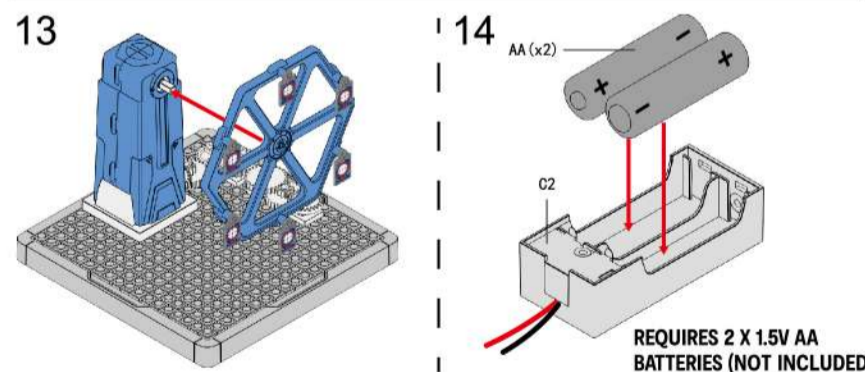

Installation steps