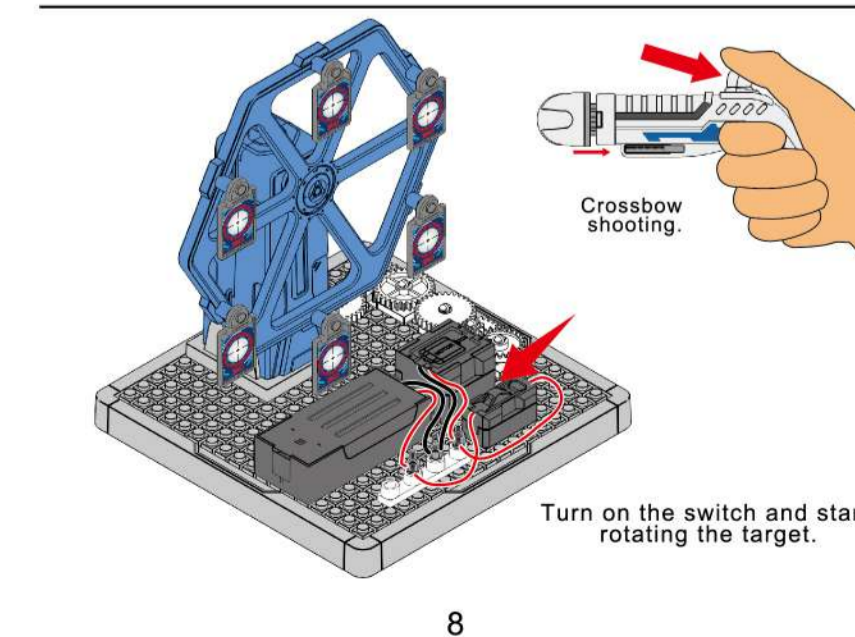

WARNING: DO NOT AIM AT EYES OR FACE. DO NOT USE PROJECTILES OTHER THAN THOSE SUPPLIED BY MANUFACTURER.

WARNING: BATTERIES ARE TO BE INSERTED WITH THE CORRECT POLARITY (+ AND -). DO NOT MIX DIFFERENT TYPES OF BATTERIES OR NEW AND USED BATTERIES. NON-RECHARGEABLE BATTERIES ARE NOT TO BE RECHARGED. RECHARGEABLE BATTERIES ARE ONLY TO BE CHARGED BY AN ADULT. RECHARGEABLE BATTERIES ARE TO BE REMOVED FROM THE TOY BEFORE BEING CHARGED. THE SUPPLY TERMINALS ARE NOT TO BE SHORT-CIRCUITED. REMOVE BATTERIES FROM THE TOY WHEN NOT IN USE FOR AN EXTENDED TIME OR WHEN BATTERIES BECOME EXHAUSTED. BATTERY INSTALLATION BY AN ADULT IS REQUIRED. DISPOSE OF BATTERIES RESPONSIBLY. DO NOT DISPOSE OF IN FIRE.

WARNING: CHOKING HAZARD
SMALL PARTS. NOT FOR CHILDREN UNDER 3 YEARS.

WARNING: FOR SAFETY REASONS, REMOVE ALL TAGS, LABELS, AND PLASTIC FASTENERS BEFORE GIVING THIS TOY TO YOUR CHILD.

WARNING: CONTAINS FUNCTIONAL SHARP POINT AND SHARP EDGE. USE WITH CARE.

ADULT SUPERVISION REQUIRED. PRODUCT MAY VARY SLIGHTLY FROM IMAGE SHOWN. PLEASE KEEP THE PACKAGING FOR FUTURE REFERENCE.

MADE IN CHINA
CUSTOMER SERVICE:
K MART AU: 1800 124 125
K MART NZ: 0800 945 995
TARGET AU: 1300 753 567

Keycode:4333541