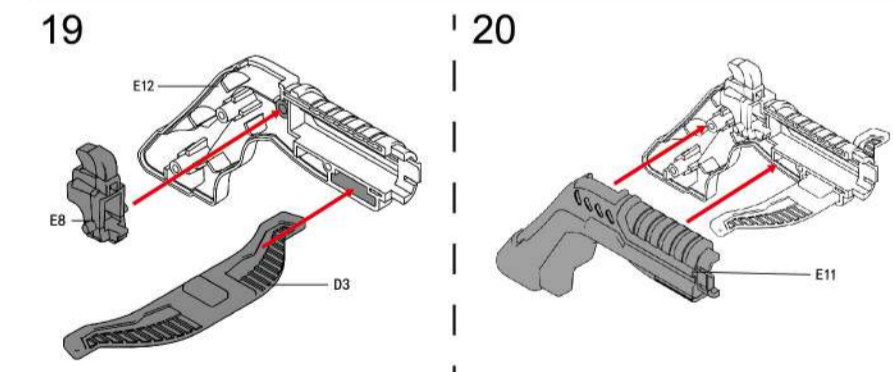

Installation steps