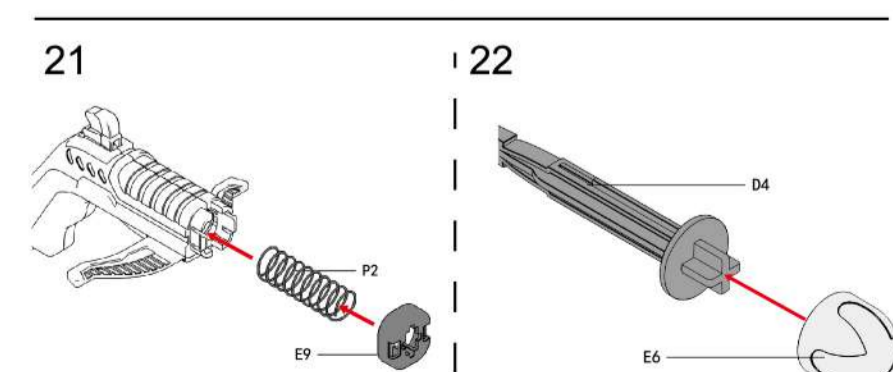

Installation steps