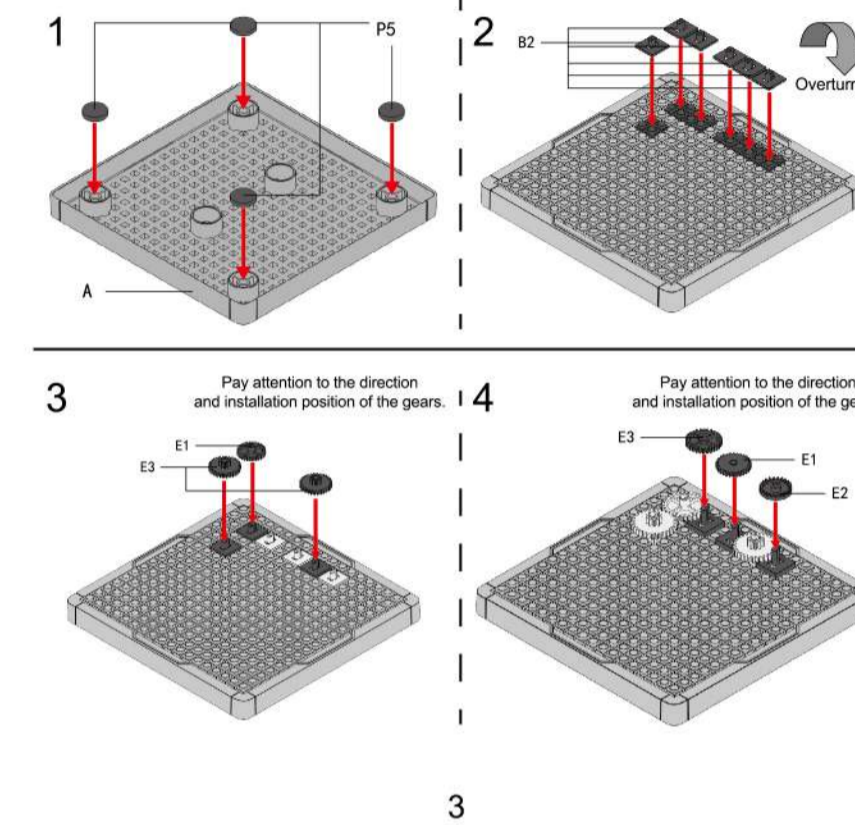

Installation steps