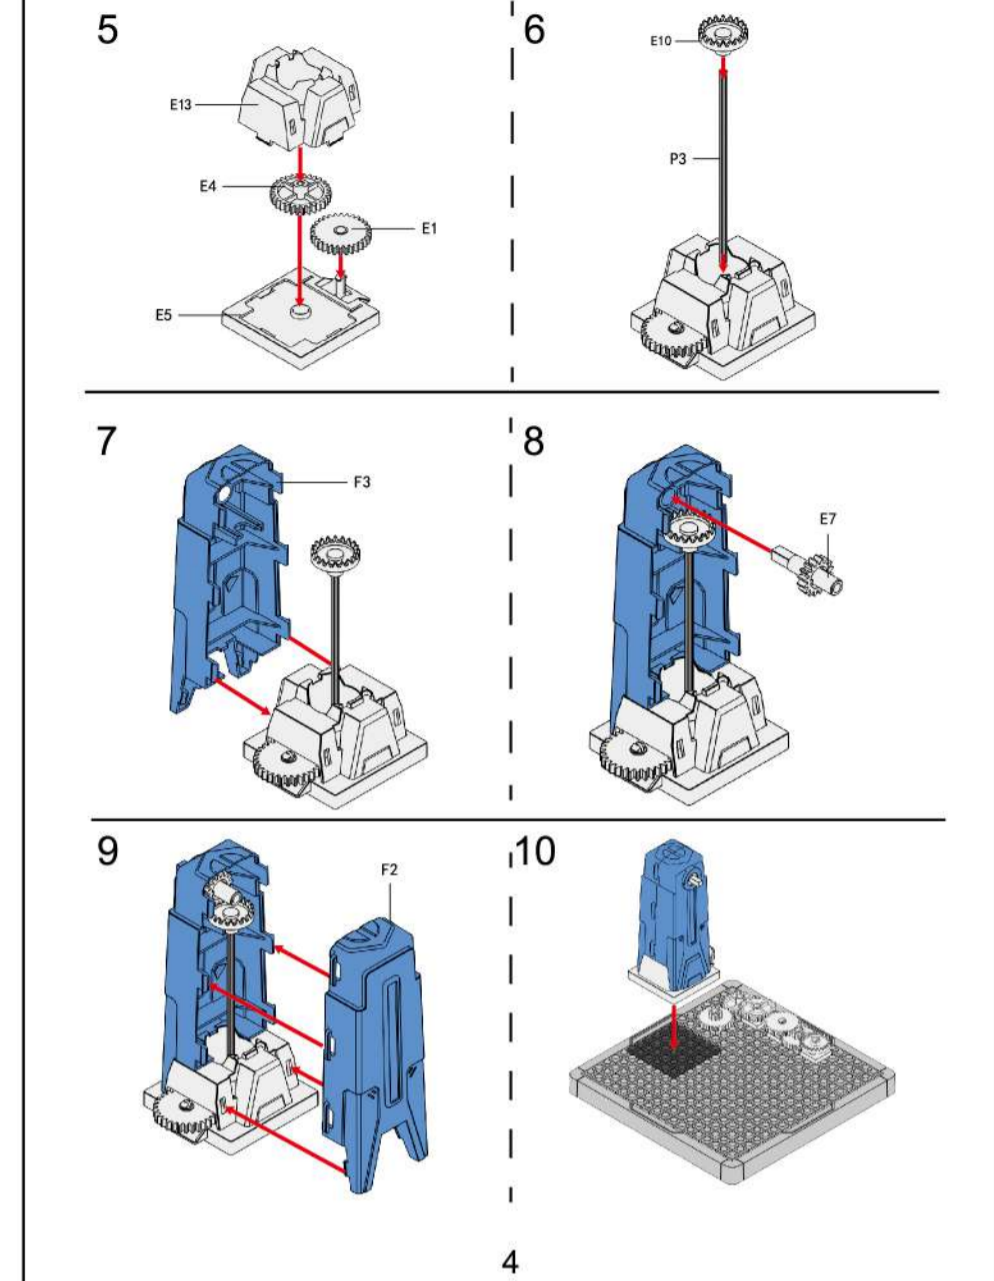

WARNING: DO NOT AIM AT EYES OR FACE. DO NOT USE PROJECTILES OTHER THAN THOSE SUPPLIED BY MANUFACTURER.

WARNING: BATTERIES ARE TO BE INSERTED WITH THE CORRECT POLARITY (+ AND -). DO NOT MIX DIFFERENT TYPES OF BATTERIES OR NEW AND USED BATTERIES. NON-RECHARGEABLE BATTERIES ARE NOT TO BE RECHARGED. RECHARGEABLE BATTERIES ARE ONLY TO BE CHARGED BY AN ADULT. RECHARGEABLE BATTERIES ARE TO BE REMOVED FROM THE TOY BEFORE BEING CHARGED. THE SUPPLY TERMINALS ARE NOT TO BE SHORT-CIRCUITED. REMOVE BATTERIES FROM THE TOY WHEN NOT IN USE FOR AN EXTENDED TIME OR WHEN BATTERIES BECOME EXHAUSTED. BATTERY INSTALLATION BY AN ADULT IS REQUIRED. DISPOSE OF BATTERIES RESPONSIBLY. DO NOT DISPOSE OF IN FIRE.

WARNING: CHOKING HAZARD
SMALL PARTS. NOT FOR CHILDREN UNDER 3 YEARS.

WARNING: FOR SAFETY REASONS, REMOVE ALL TAGS, LABELS, AND PLASTIC FASTENERS BEFORE GIVING THIS TOY TO YOUR CHILD.

WARNING: CONTAINS FUNCTIONAL SHARP POINT AND SHARP EDGE. USE WITH CARE.

ADULT SUPERVISION REQUIRED. PRODUCT MAY VARY SLIGHTLY FROM IMAGE SHOWN. PLEASE KEEP THE PACKAGING FOR FUTURE REFERENCE.

MADE IN CHINA
CUSTOMER SERVICE:
K MART AU: 1800 124 125
K MART NZ: 0800 945 995
TARGET AU: 1300 753 567

Keycode:4333541