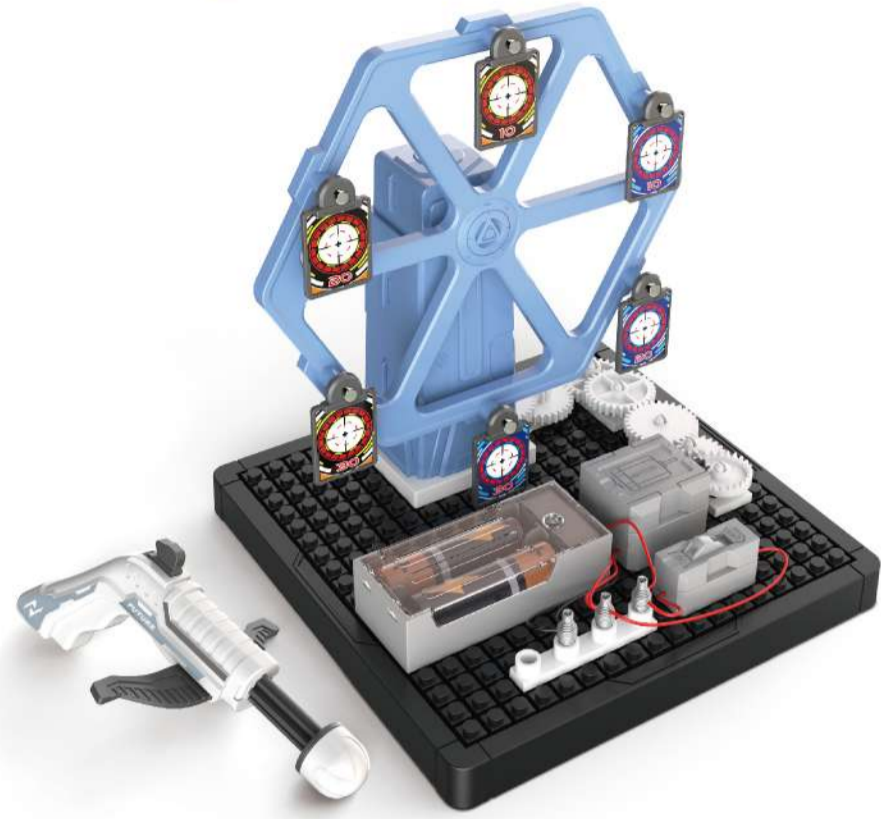

BUILD IT ROTATING TARGET CROSSBOW

STEAM 8+ YEARS 65 PIECES

Safety Warning!

1. Read and fully understand this manual before assembly.
2. This product needs to be used and assembled under adult supervision.
3. Only suitable for children aged 8 years or older.
4. Not suitable for children under 3 years old. This product contains small parts which may be accidentally swallowed or inhaled. If swallowed, it can cause asphyxiation in children under 3 years old. If this does occur go to the doctor immediately.
5. This product contains pieces with sharp edges/corners e.g. on the components lead and plastic parts. Please keep away from children under the age of 3.
6. To assemble the model you will need to use tools(not included). Adult supervision is recommended.
7. Be careful when handling metal parts while constructing the model. These parts contain sharp corners and sharp edges.
8. Please keep this instruction manual as it contains important information.

Operating Specification Tips

1. Before assembling this product, please carefully check that all wires are connected correctly. Note: If any errors in the wiring are discovered, please fix them before plugging in the battery and the power supply. Failure to do so may result in damage to parts of the product.
2. After operation, please make sure to disconnect the battery switch and turn off the device.
3. Do not lock the motor or other moving parts, otherwise it may cause the parts to overheat.
4. The number of power supplies connected to this product cannot exceed the recommended number.

Self-Provided Tools and Use Skills