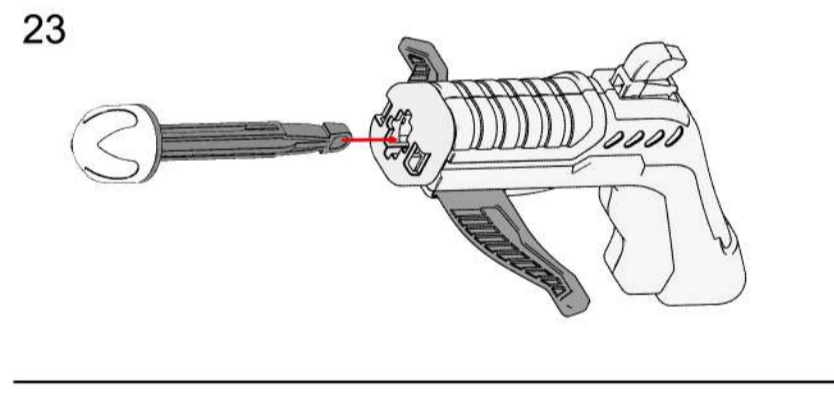

Installation steps