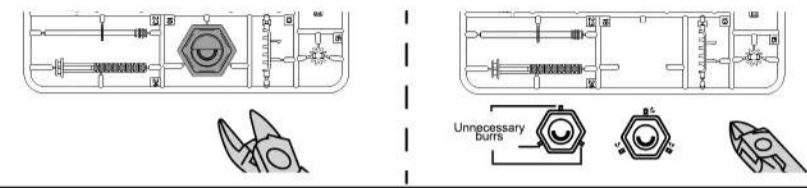

Self-Provided Tools and Use Skills

Diagonal Plier

2x1.5V AA Battery

Introduction to gameplay

⚠ The product contains sharp corners and sharp edges. Use with care.