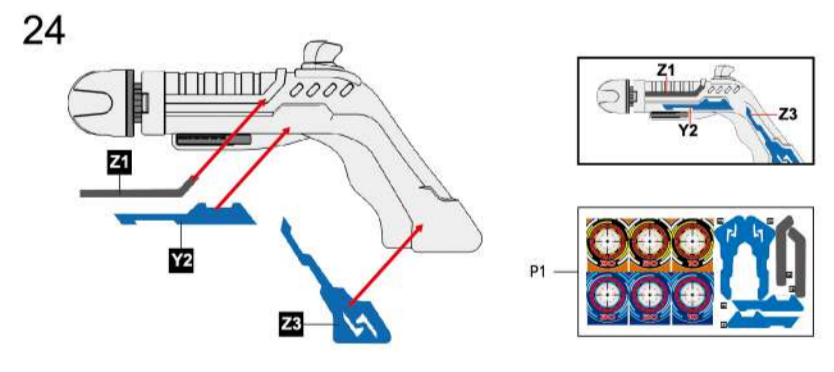

Installation steps