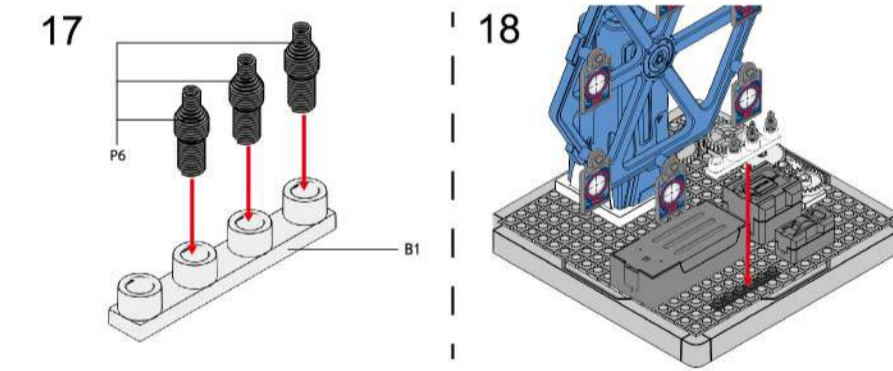

Installation steps