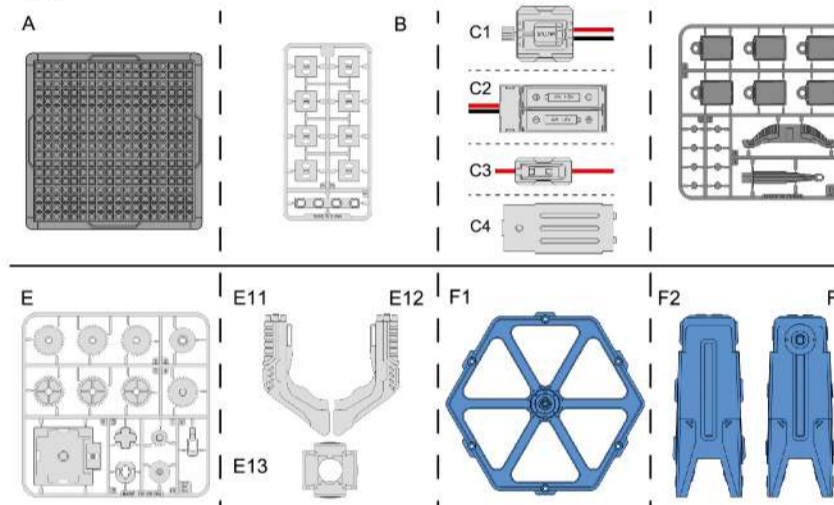

Introduction to gameplay

⚠ The product contains sharp corners and sharp edges. Use with care.