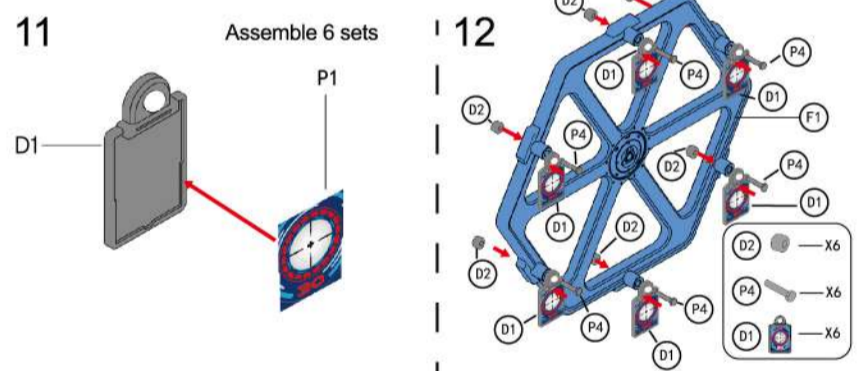

Installation steps