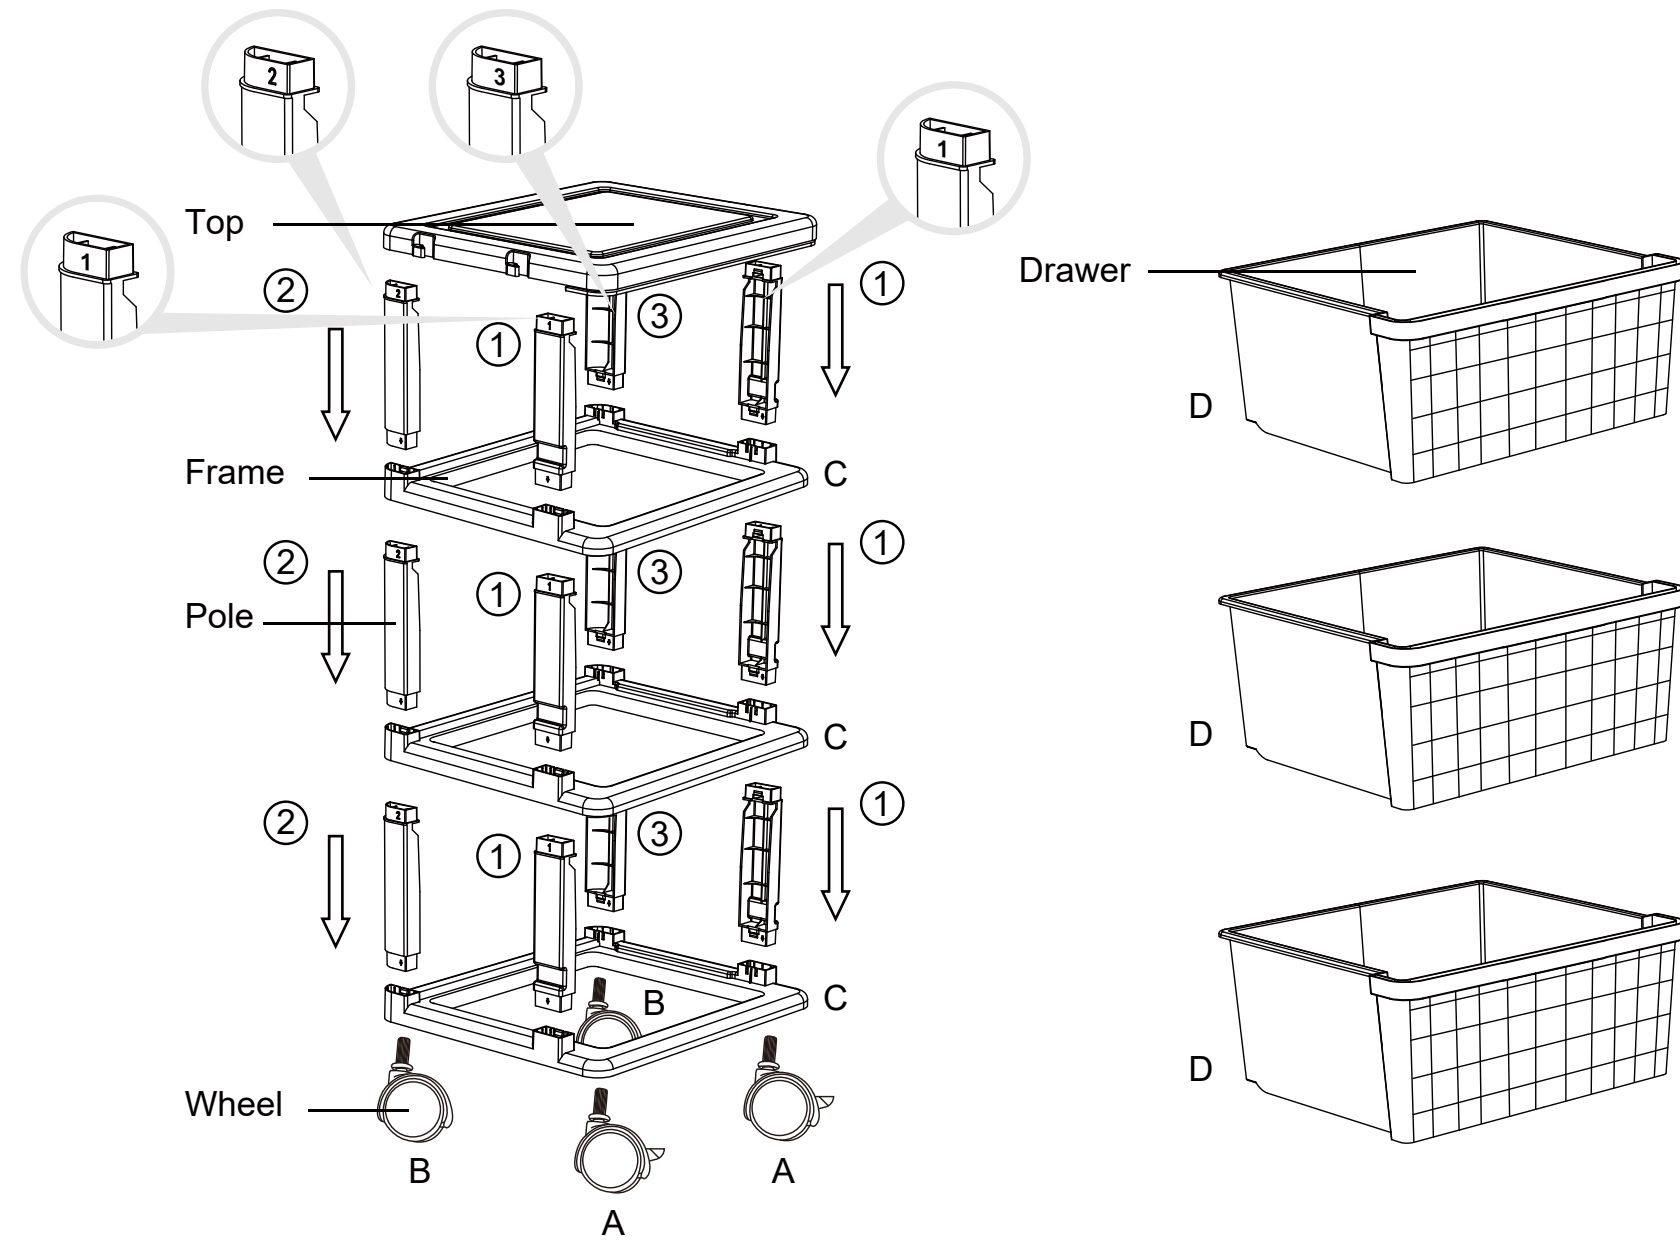

297x210mm

FRONT

BACK

Assembly Instructions

43339846 3 Drawer Linen Weave
The maximum loading weight of each drawer is 3kg

Top x 1

Pole Number 1 x 6

Pole Number 2 x 3

Pole Number 3 x 3

Frame x 3

Drawer x 3

B 2pc

A 2pc

Wheel x 4