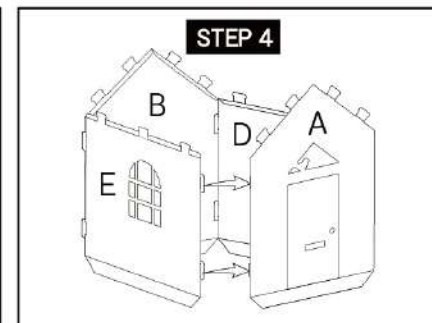

NOTE: The printed side faces outward when assembled.

420x296mm