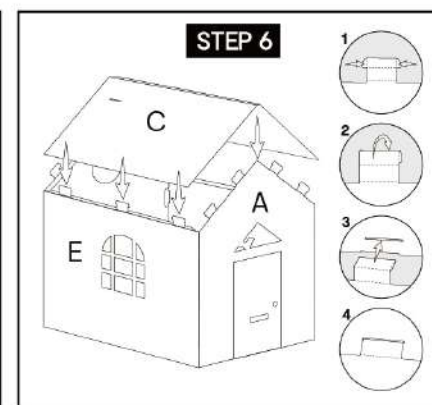

NOTE: The printed side faces outward when assembled.

420x296mm