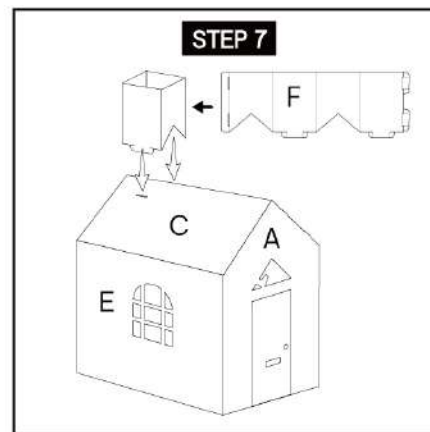

NOTE: The printed side faces outward when assembled.

420x296mm