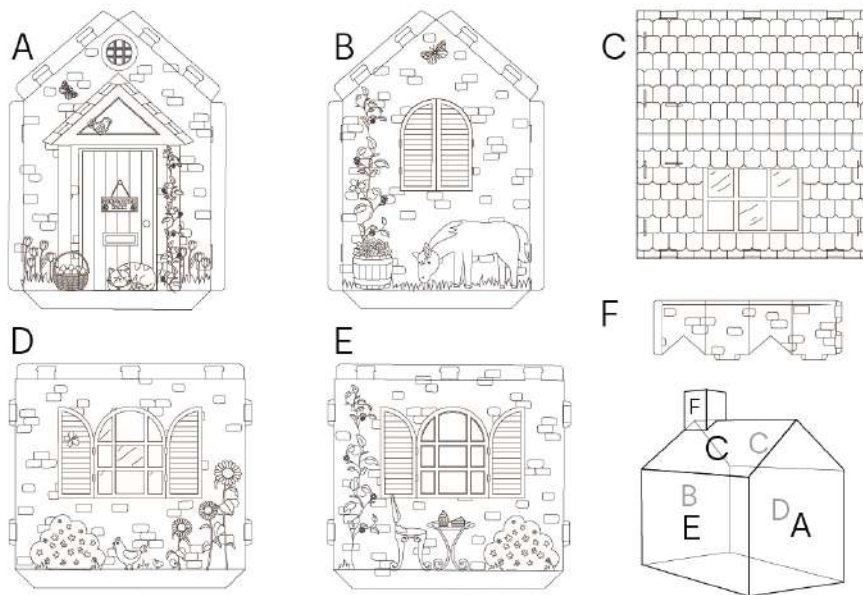

Build & Decorate Your Own Cubby House

3+ years

> size: 0.9m(L) x 1.1m(W) x 1.37m(H)

> includes:
1 x cardboard cubby house