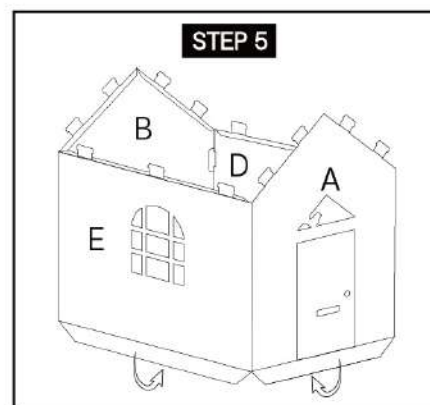

NOTE: The printed side faces outward when assembled.

420x296mm