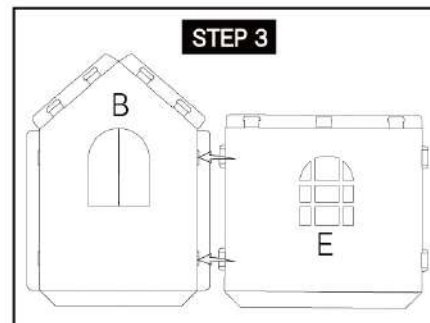

NOTE: The printed side faces outward when assembled.

420x296mm