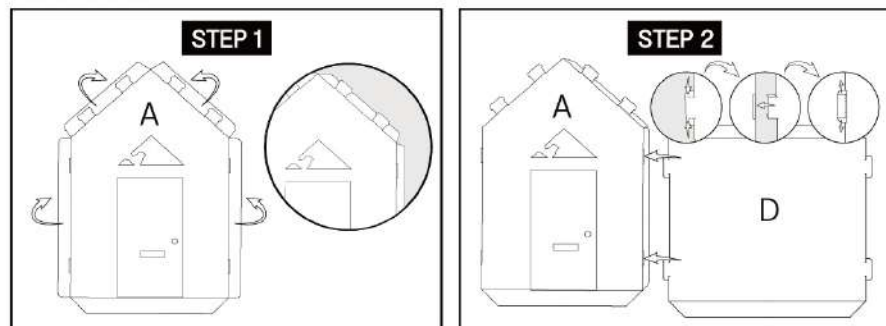

DIRECTIONS:

NOTE: The printed side faces outward when assembled.