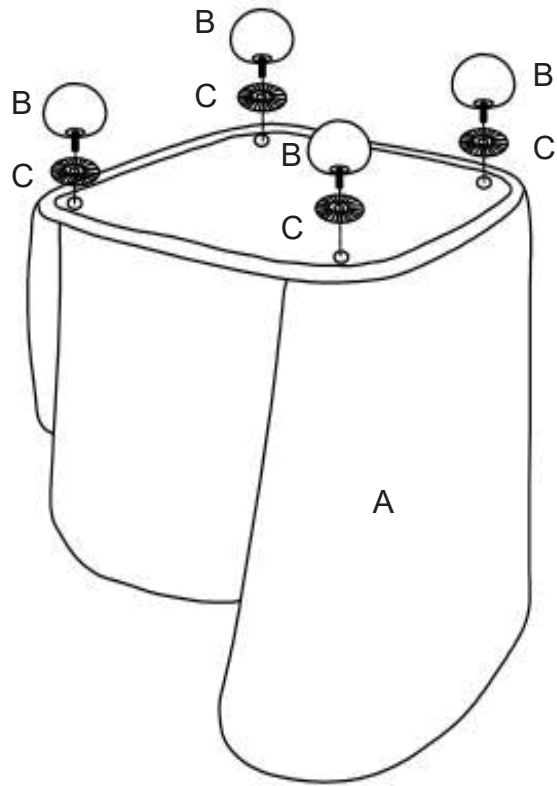

MAXIMUM SAFE LOAD: 100KG.

Ax1

Cx4

Bx4

Dx4

Feet tied with red rope in the carton

STEP 1

STEP 2

If the chair is not smooth after assembly, please use the part D to stick on the bottom of the foot to level.