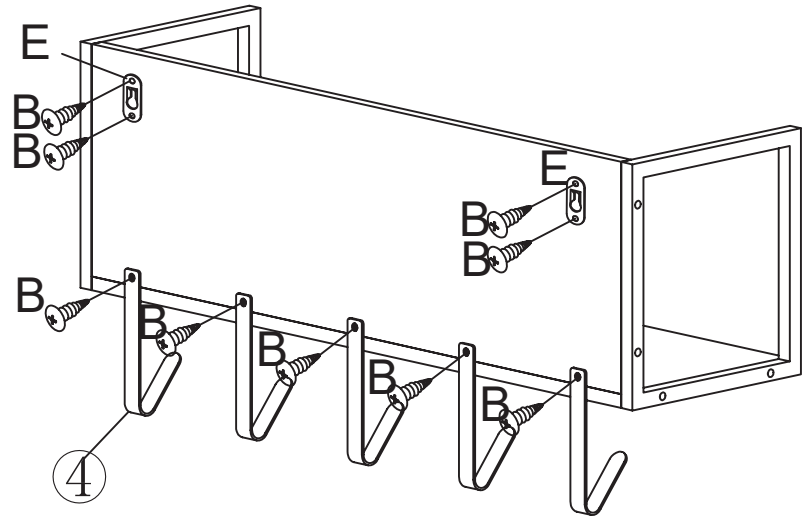

MAXIMUM LOADING WEIGHT: 1KG FOR EACH HOOK, 3KG FOR SHELF.

Hardware list

	A	8PCS		D	2PCS
	B	9PCS		E	2PCS
	C	1PC		F	4PCS

Parts List

					
①	2PCS	②	1PC	③	1PC
					
④	5PCS				

Do not tighten the screws fully during assembly.
Fully tighten screws after the final assembly steps

STEP 1

STEP 2

STEP 3

STEP 1