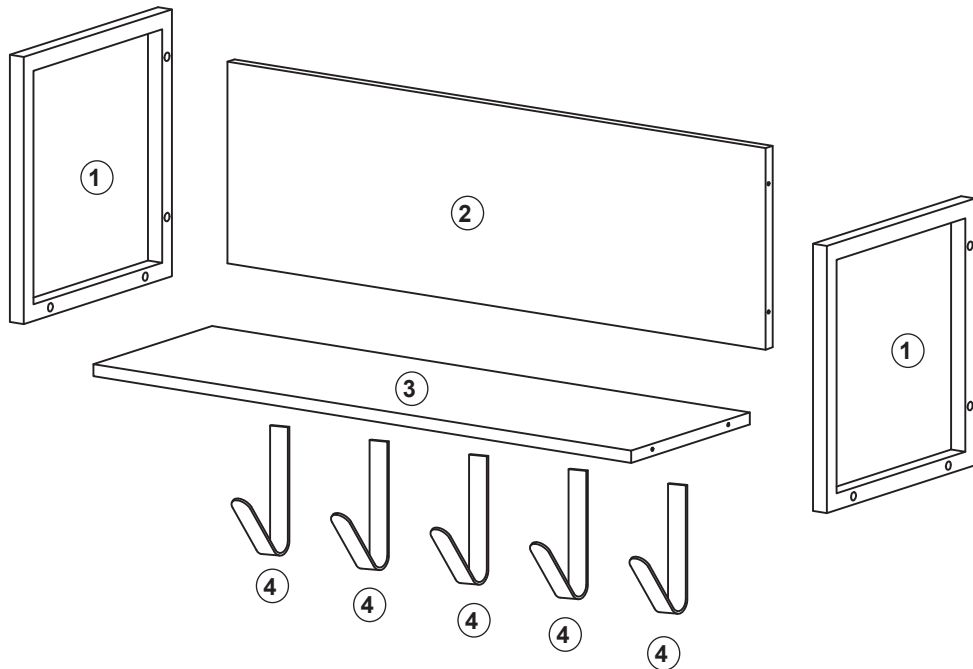

WARNING:

DO NOT USE UNTIL ALL SCREWS ARE FIRMLY SECURED. ADULT ASSEMBLY REQUIRED. SEEK ASSISTANCE FROM A DIY EXPERT IF YOU ARE UNSURE HOW TO HANG. FAILURE TO FOLLOW THESE WARNINGS COULD RESULT IN SERIOUS INJURY OR DAMAGE TO PROPERTY.

MAXIMUM LOADING WEIGHT: 1KG FOR EACH HOOK, 3KG FOR SHELF.

Hardware list

	A	8PCS		D	2PCS
	B	9PCS		E	2PCS
	C	1PC		F	4PCS

Parts List

					
①	2PCS	②	1PC	③	1PC
					
④	5PCS				

Do not tighten the screws fully during assembly.
Fully tighten screws after the final assembly steps