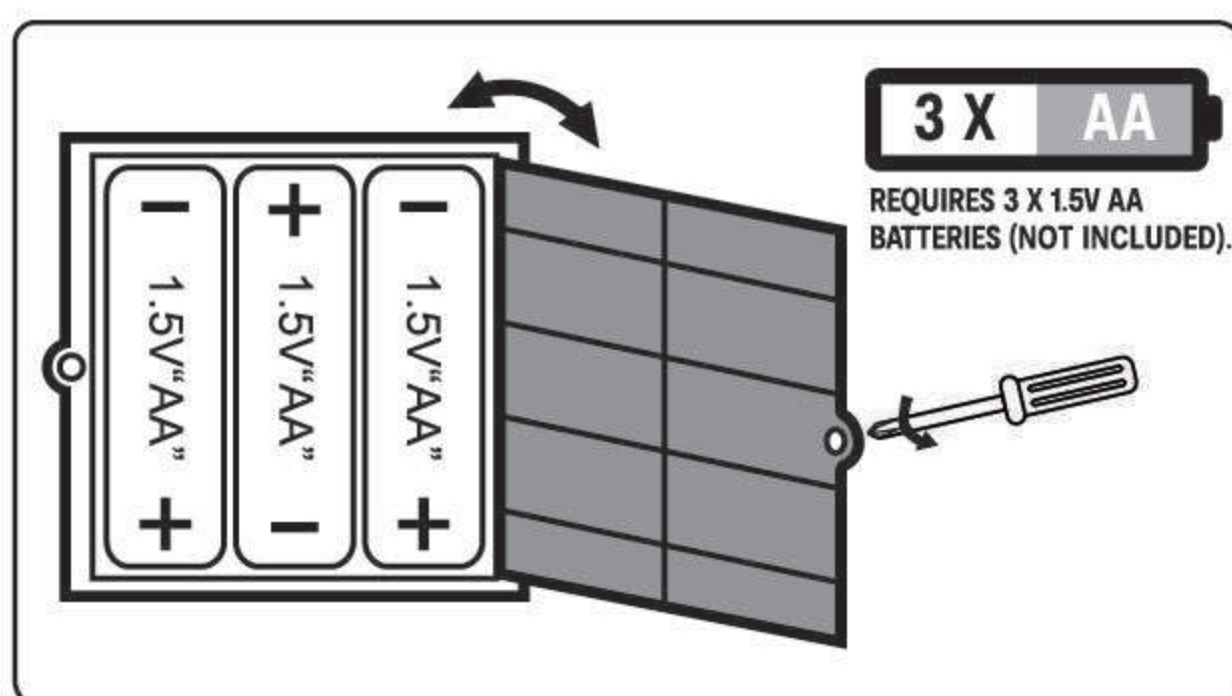

PENGUIN RUN

instructions

PARTS:

HOW TO ASSEMBLE:

K: 43-383-474

T: 69-561-894

ADULT ASSEMBLY REQUIRED.
PRODUCT MAY VARY SLIGHTLY FROM IMAGE SHOWN.
PLEASE KEEP PACKAGING FOR FUTURE REFERENCE.

WARNING: BATTERIES ARE TO BE INSERTED WITH THE CORRECT POLARITY (+ AND -). DO NOT MIX DIFFERENT TYPES OF BATTERIES OR NEW AND USED BATTERIES. NON-RECHARGEABLE BATTERIES ARE NOT TO BE RECHARGED. RECHARGEABLE BATTERIES ARE ONLY TO BE CHARGED UNDER ADULT SUPERVISION. THE SUPPLY TERMINALS ARE NOT TO BE SHORT-CIRCUITED. REMOVE BATTERIES FROM THE TOY WHEN NOT IN USE FOR AN EXTENDED TIME OR WHEN BATTERIES BECOME EXHAUSTED. BATTERY INSTALLATION BY AN ADULT IS REQUIRED. DISPOSE OF BATTERIES RESPONSIBLY. DO NOT DISPOSE OF IN FIRE.

WARNING: CHOKING HAZARD
SMALL PARTS. NOT FOR CHILDREN UNDER 3 YEARS.

WARNING: FOR SAFETY REASONS, REMOVE ALL TAGS, LABELS, AND PLASTIC FASTENERS BEFORE GIVING THIS TOY TO YOUR CHILD.

WARNING: THIS TOY PRODUCES FLASHES THAT MAY TRIGGER EPILEPSY IN SENSITISED INDIVIDUALS.