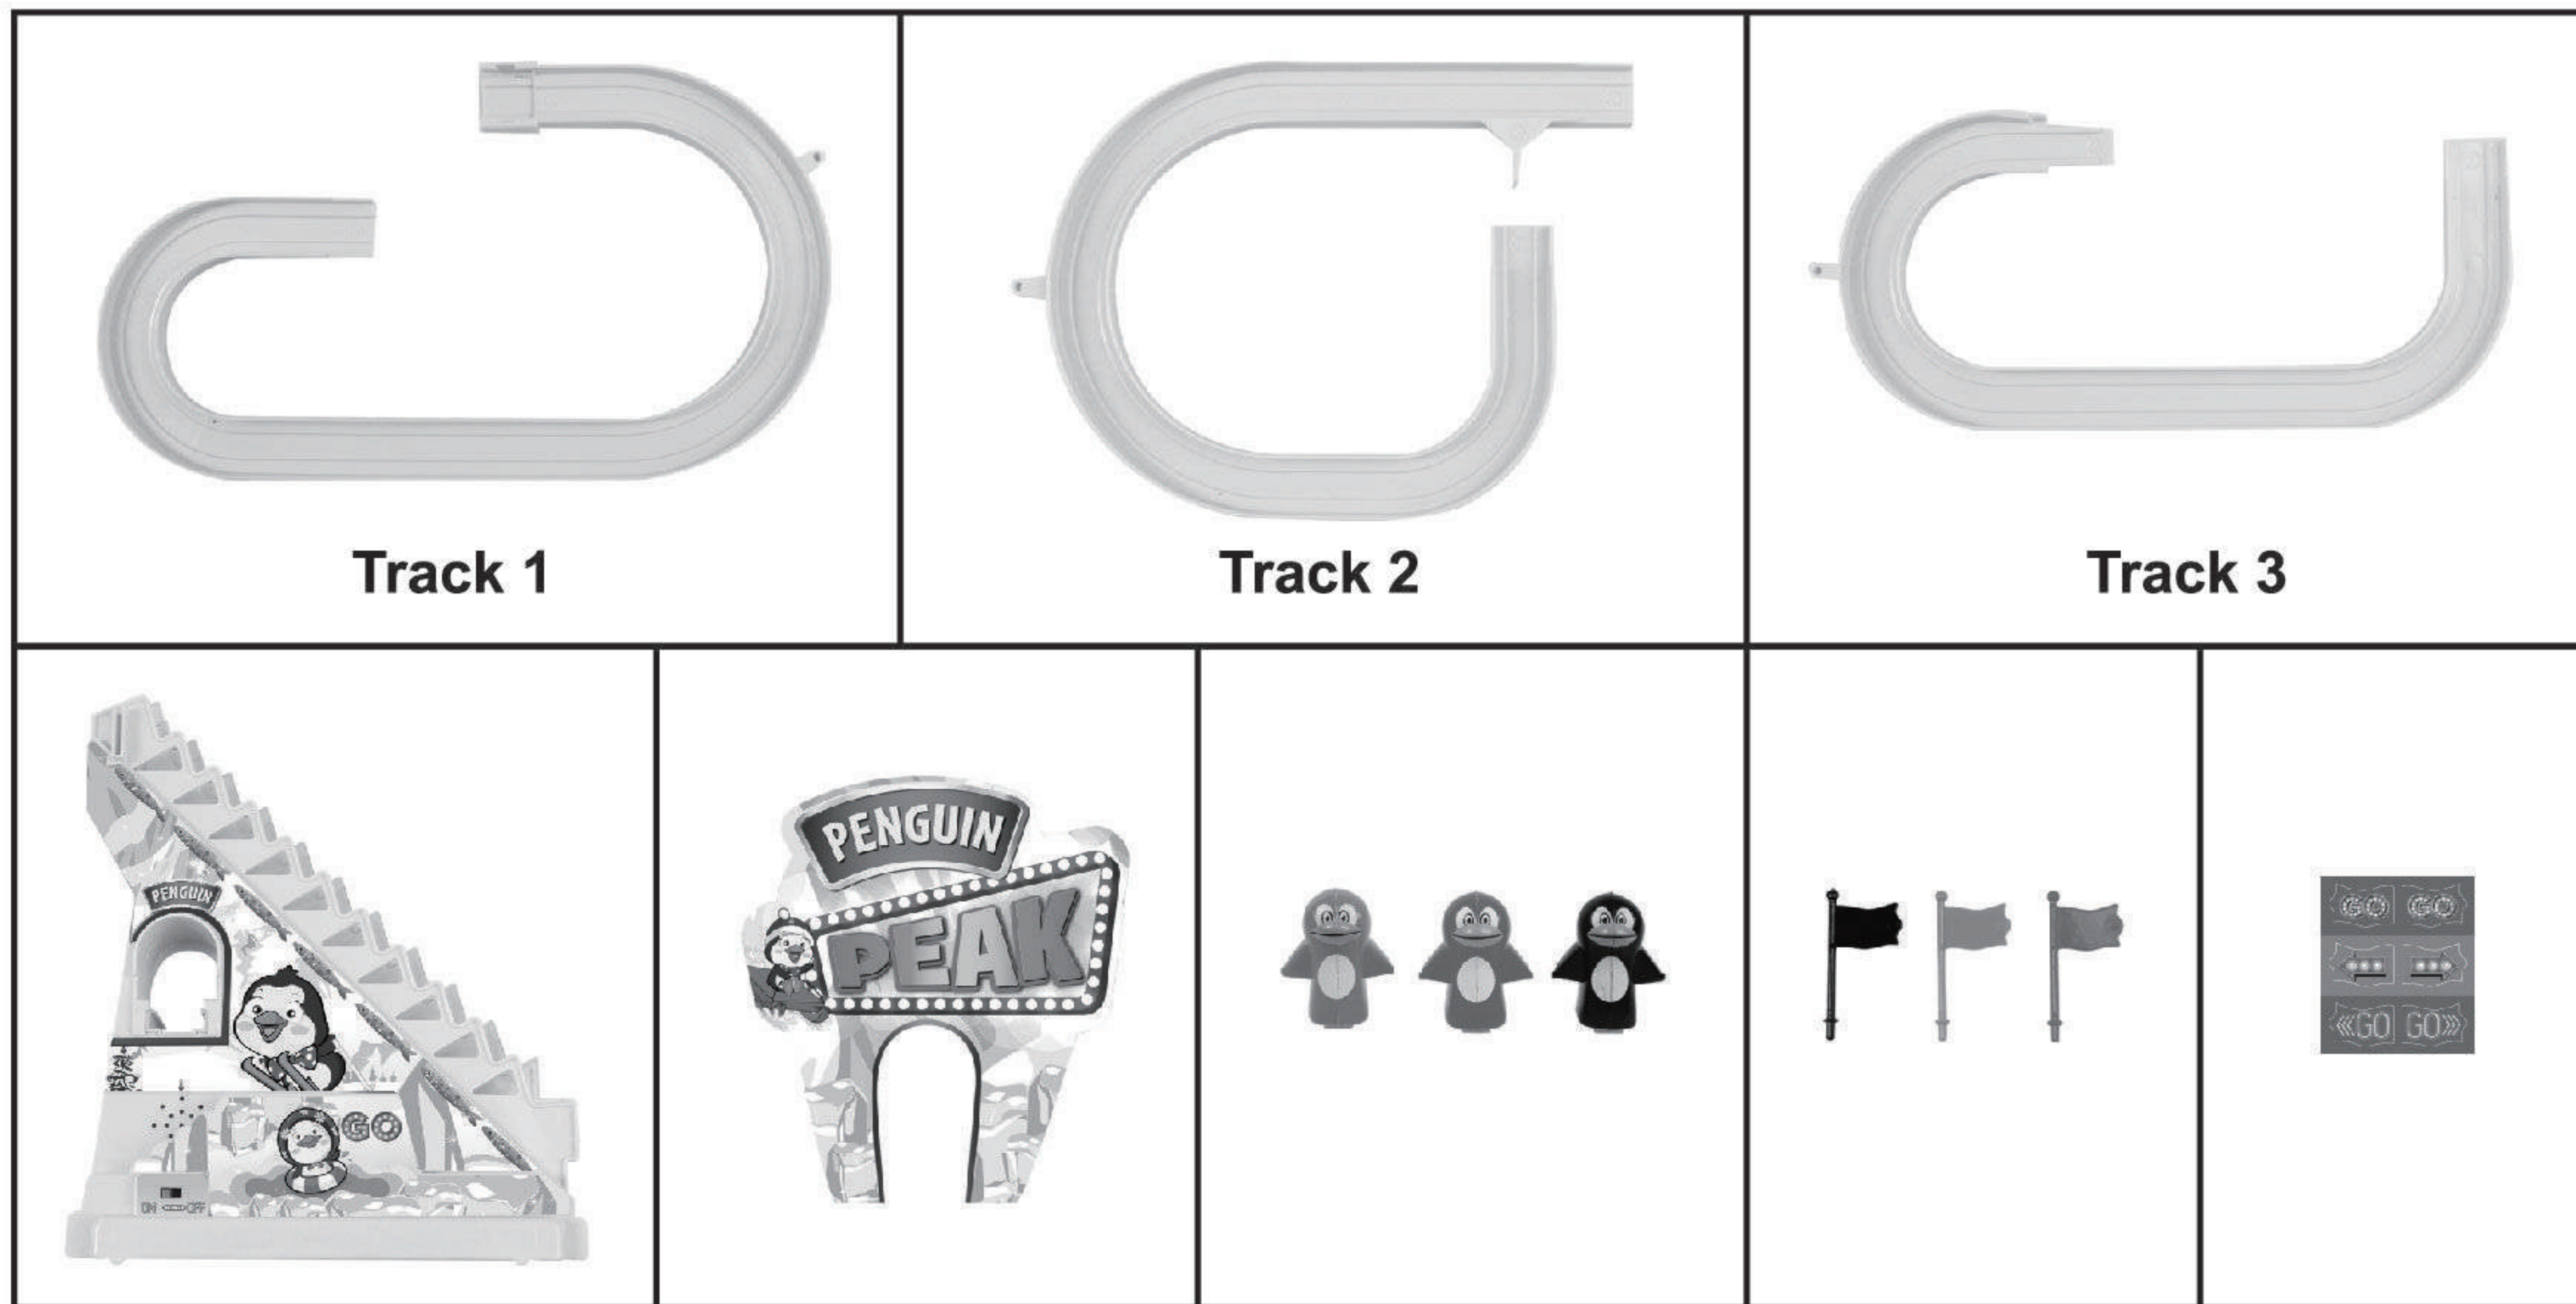

PENGUIN RUN

instructions

PARTS:

HOW TO ASSEMBLE:

K: 43-383-474

T: 69-561-894

ADULT ASSEMBLY REQUIRED.
PRODUCT MAY VARY SLIGHTLY FROM IMAGE SHOWN.
PLEASE KEEP PACKAGING FOR FUTURE REFERENCE.

WARNING: BATTERIES ARE TO BE INSERTED WITH THE CORRECT POLARITY (+ AND -). DO NOT MIX DIFFERENT TYPES OF BATTERIES OR NEW AND USED BATTERIES. NON-RECHARGEABLE BATTERIES ARE NOT TO BE RECHARGED. RECHARGEABLE BATTERIES ARE ONLY TO BE CHARGED UNDER ADULT SUPERVISION. THE SUPPLY TERMINALS ARE NOT TO BE SHORT-CIRCUITED. REMOVE BATTERIES FROM THE TOY WHEN NOT IN USE FOR AN EXTENDED TIME OR WHEN BATTERIES BECOME EXHAUSTED. BATTERY INSTALLATION BY AN ADULT IS REQUIRED. DISPOSE OF BATTERIES RESPONSIBLY. DO NOT DISPOSE OF IN FIRE.

WARNING: CHOKING HAZARD
SMALL PARTS. NOT FOR CHILDREN UNDER 3 YEARS.

WARNING: FOR SAFETY REASONS, REMOVE ALL TAGS, LABELS, AND PLASTIC FASTENERS BEFORE GIVING THIS TOY TO YOUR CHILD.

WARNING: THIS TOY PRODUCES FLASHES THAT MAY TRIGGER EPILEPSY IN SENSITISED INDIVIDUALS.