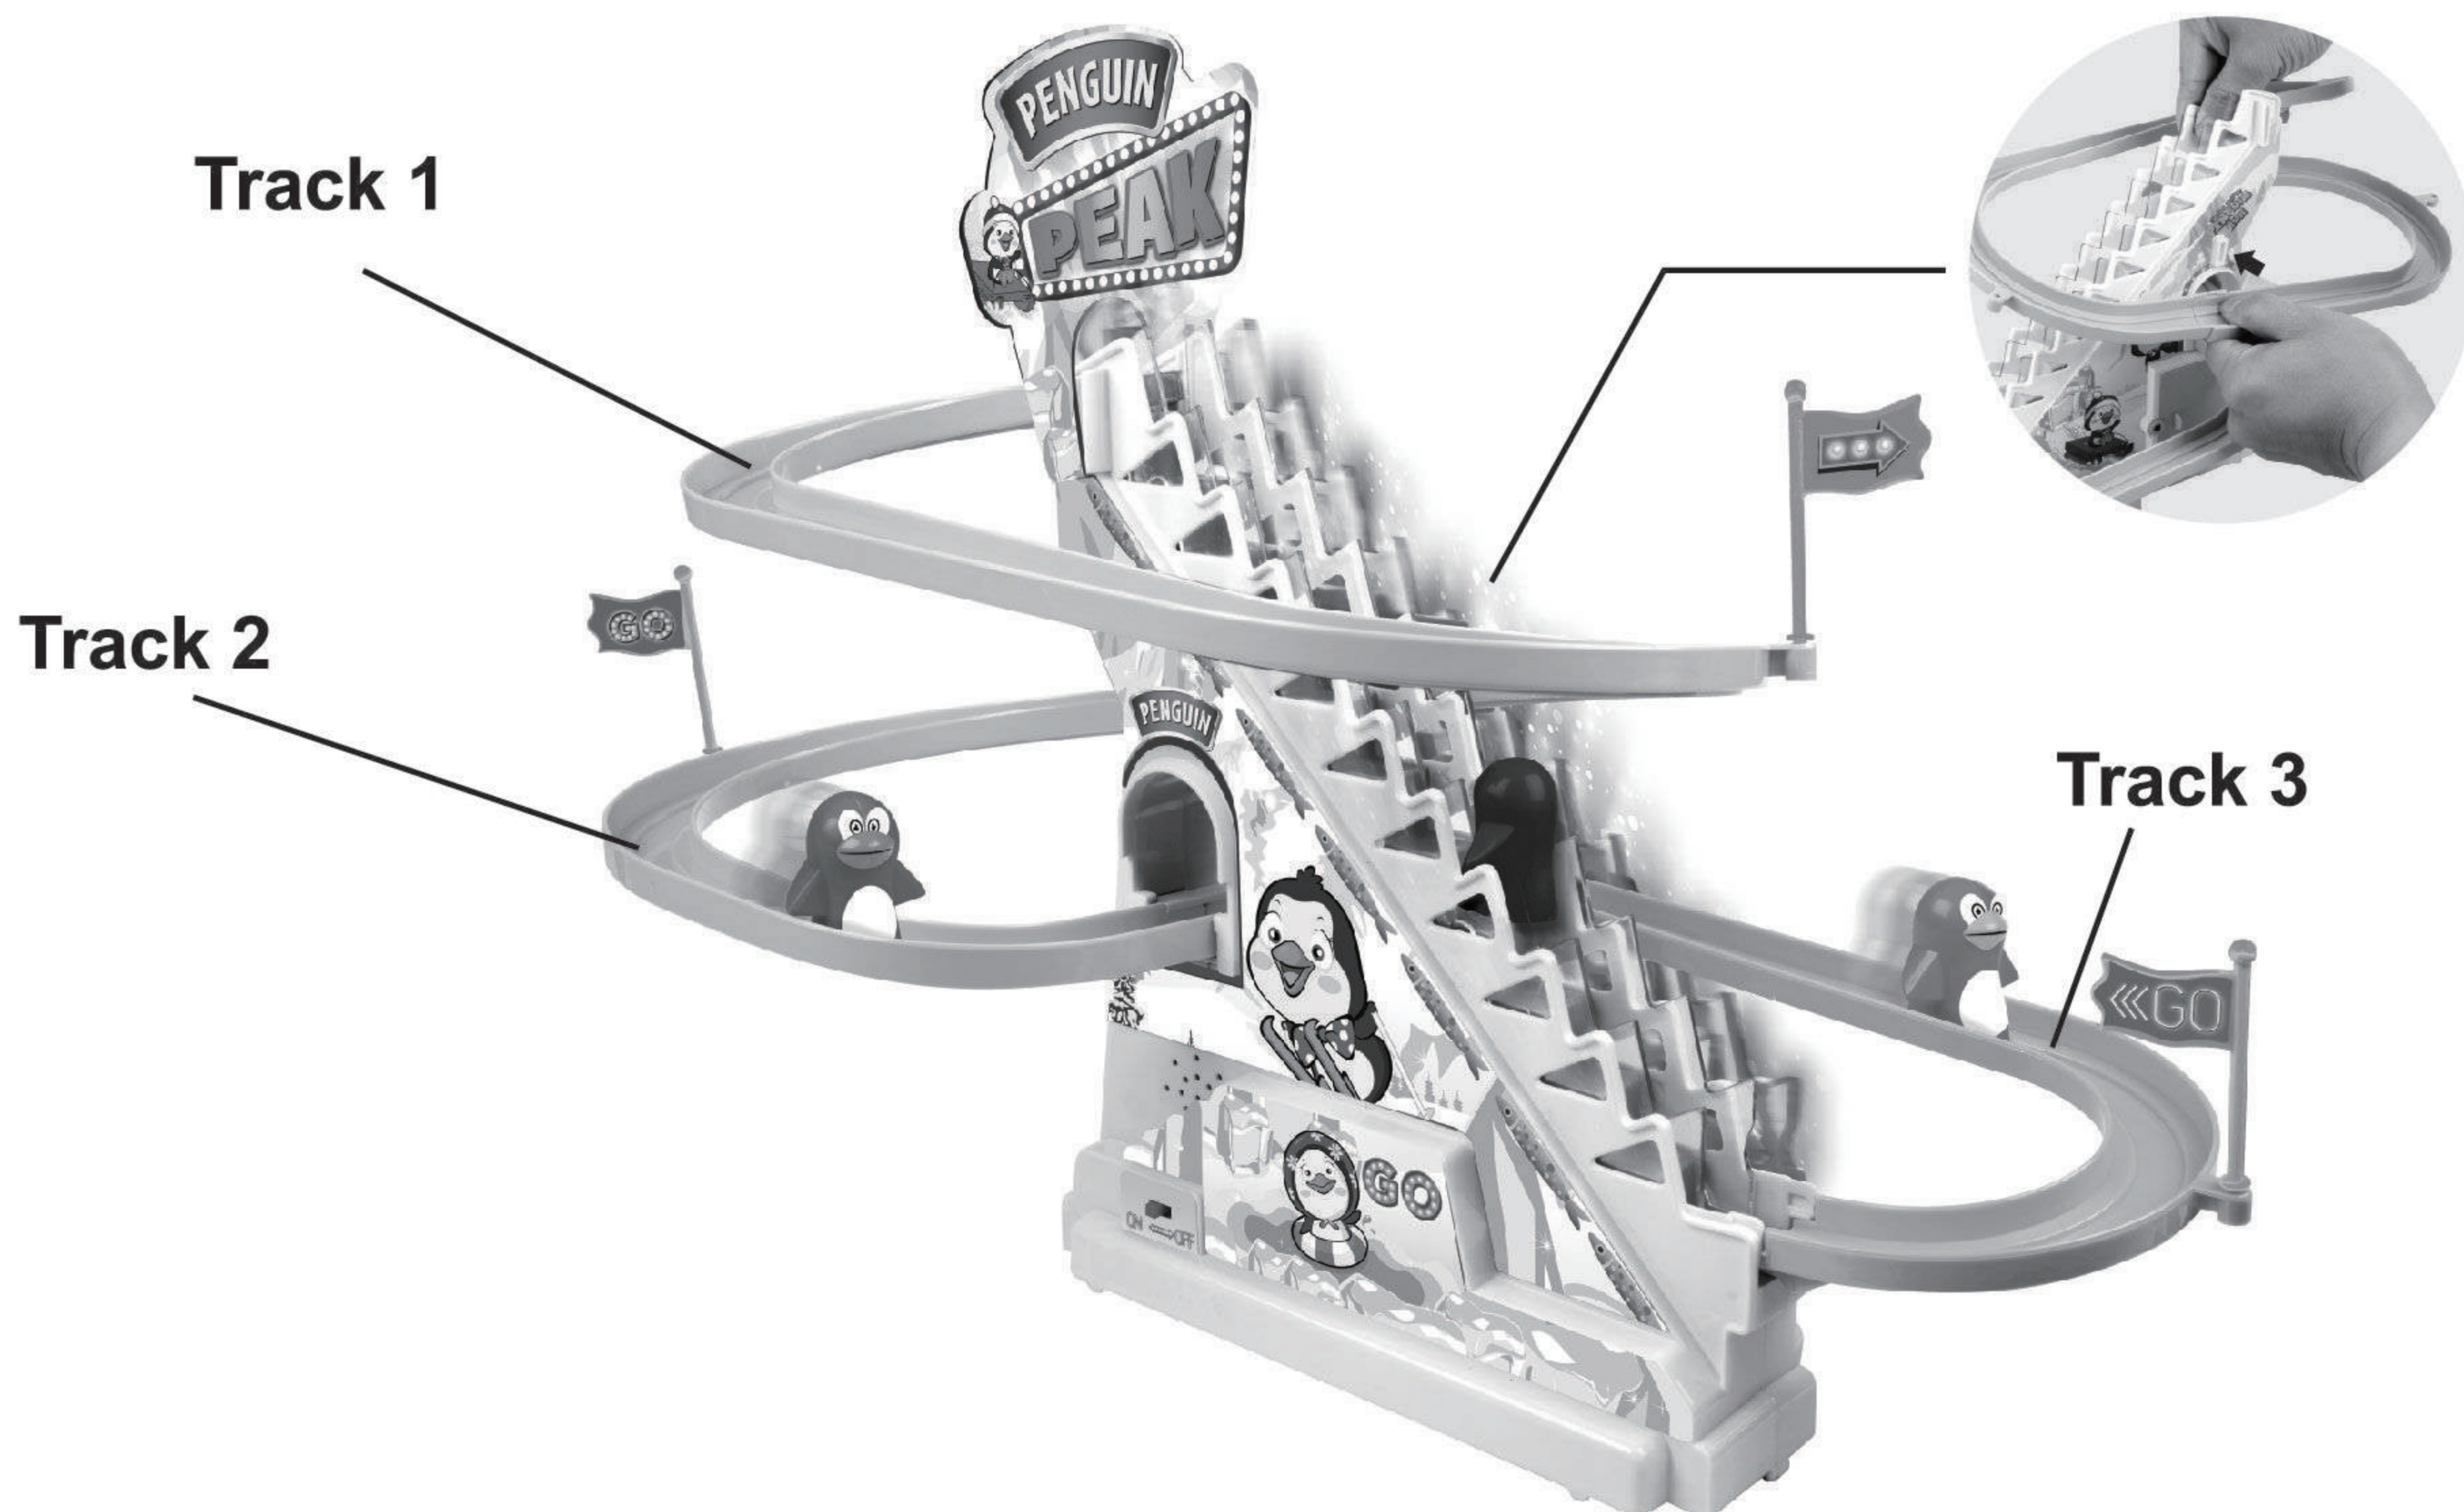

PENGUIN RUN

instructions

PARTS:

HOW TO ASSEMBLE:

K: 43-383-474

T: 69-561-894

ADULT ASSEMBLY REQUIRED.
PRODUCT MAY VARY SLIGHTLY FROM IMAGE SHOWN.
PLEASE KEEP PACKAGING FOR FUTURE REFERENCE.

WARNING: BATTERIES ARE TO BE INSERTED WITH THE CORRECT POLARITY (+ AND -). DO NOT MIX DIFFERENT TYPES OF BATTERIES OR NEW AND USED BATTERIES. NON-RECHARGEABLE BATTERIES ARE NOT TO BE RECHARGED. RECHARGEABLE BATTERIES ARE ONLY TO BE CHARGED UNDER ADULT SUPERVISION. THE SUPPLY TERMINALS ARE NOT TO BE SHORT-CIRCUITED. REMOVE BATTERIES FROM THE TOY WHEN NOT IN USE FOR AN EXTENDED TIME OR WHEN BATTERIES BECOME EXHAUSTED. BATTERY INSTALLATION BY AN ADULT IS REQUIRED. DISPOSE OF BATTERIES RESPONSIBLY. DO NOT DISPOSE OF IN FIRE.

WARNING: CHOKING HAZARD
SMALL PARTS. NOT FOR CHILDREN UNDER 3 YEARS.

WARNING: FOR SAFETY REASONS, REMOVE ALL TAGS, LABELS, AND PLASTIC FASTENERS BEFORE GIVING THIS TOY TO YOUR CHILD.

WARNING: THIS TOY PRODUCES FLASHES THAT MAY TRIGGER EPILEPSY IN SENSITISED INDIVIDUALS.