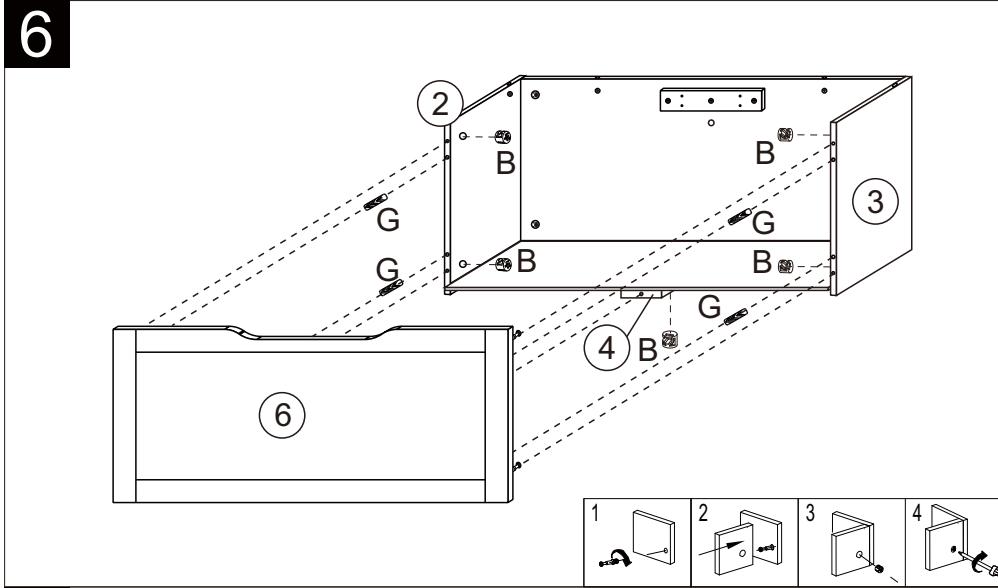

⚠ CAUTION:
ADULT ASSEMBLY IS REQUIRED. HARDWARE CONTAINS SCREWS WITH SHARP POINTS. KEEP UNASSEMBLED PARTS OUT OF THE REACH OF SMALL CHILDREN. ADULT SUPERVISION IS RECOMMENDED. STOP USING THE PRODUCT IF THE LID SUPPORT DOES NOT KEEP THE LID OPEN IN EVERY POSITION.

⚠ WARNING:
DO NOT STAND ON THE PRODUCT. DO NOT USE THE PRODUCT AS A STEP LADDER. DO NOT USE THE PRODUCT UNLESS ALL BOLTS, SCREWS AND KNOBS ARE FIRMLY SECURED. CHECK AND TIGHTEN ALL PARTS REGULARLY. MAXIMUM SAFE LOAD LIMIT FOR INTERNAL BOTTOM BOARD: 25KG. SEATING SUITABLE USE FOR 2 KIDS ONLY. SEATING MAXIMUM LOAD LIMIT: 100KG, 50KG/SEAT. FAILURE TO FOLLOW THESE WARNINGS COULD RESULT IN SERIOUS INJURY.

⚠ WARNING:
PLEASE SECURE THIS PRODUCT WITH THE SUPPLIED WALL FIXING. IT IS STRONGLY RECOMMENDED THAT THIS PRODUCT IS PERMANENTLY FIXED TO THE WALL. REGULARLY CHECK THE ANCHOR IS SECURELY MAINTAINED.

⚠ WARNING:
CHOKING HAZARD-SMALL PARTS. NOT SUITABLE FOR CHILDREN UNDER 3 YEARS.