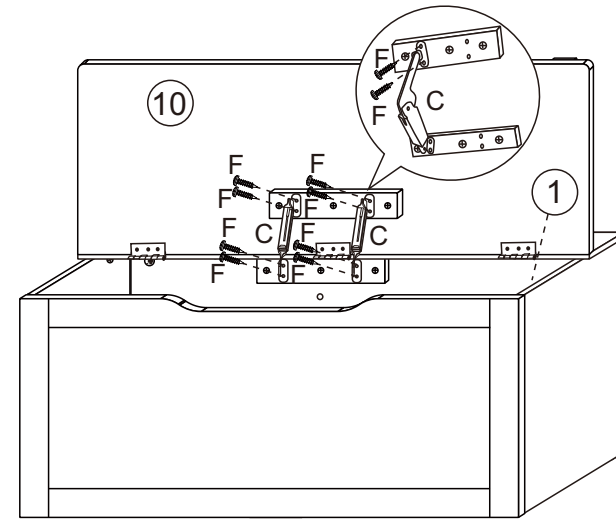

10

11

12

CAUTION:

ADULT ASSEMBLY IS REQUIRED. HARDWARE CONTAINS SCREWS WITH SHARP POINTS. KEEP UNASSEMBLED PARTS OUT OF THE REACH OF SMALL CHILDREN. ADULT SUPERVISION IS RECOMMENDED. STOP USING THE PRODUCT IF THE LID SUPPORT DOES NOT KEEP THE LID OPEN IN EVERY POSITION.

WARNING:

DO NOT STAND ON THE PRODUCT. DO NOT USE THE PRODUCT AS A STEP LADDER. DO NOT USE THE PRODUCT UNLESS ALL BOLTS, SCREWS AND KNOBS ARE FIRMLY SECURED. CHECK AND TIGHTEN ALL PARTS REGULARLY. MAXIMUM SAFE LOAD LIMIT FOR INTERNAL BOTTOM BOARD: 25KG. SEATING SUITABLE USE FOR 2 KIDS ONLY. SEATING MAXIMUM LOAD LIMIT: 100KG, 50KG/SEAT. FAILURE TO FOLLOW THESE WARNINGS COULD RESULT IN SERIOUS INJURY.

WARNING:

PLEASE SECURE THIS PRODUCT WITH THE SUPPLIED WALL FIXING. IT IS STRONGLY RECOMMENDED THAT THIS PRODUCT IS PERMANENTLY FIXED TO THE WALL. REGULARLY CHECK THE ANCHOR IS SECURELY MAINTAINED.

WARNING:

CHOKING HAZARD-SMALL PARTS. NOT SUITABLE FOR CHILDREN UNDER 3 YEARS.