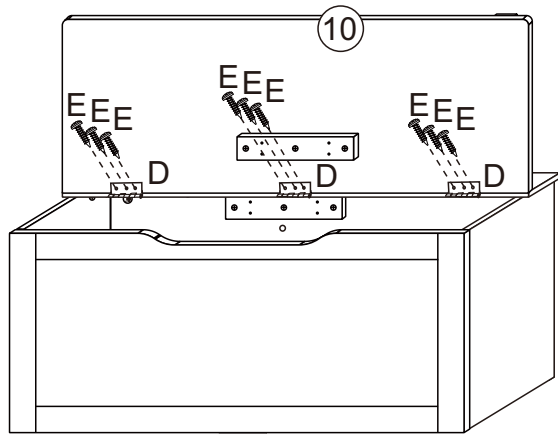

10

11

12

CAUTION:

ADULT ASSEMBLY IS REQUIRED. HARDWARE CONTAINS SCREWS WITH SHARP POINTS. KEEP UNASSEMBLED PARTS OUT OF THE REACH OF SMALL CHILDREN. ADULT SUPERVISION IS RECOMMENDED. STOP USING THE PRODUCT IF THE LID SUPPORT DOES NOT KEEP THE LID OPEN IN EVERY POSITION.

WARNING:

DO NOT STAND ON THE PRODUCT. DO NOT USE THE PRODUCT AS A STEP LADDER. DO NOT USE THE PRODUCT UNLESS ALL BOLTS, SCREWS AND KNOBS ARE FIRMLY SECURED. CHECK AND TIGHTEN ALL PARTS REGULARLY. MAXIMUM SAFE LOAD LIMIT FOR INTERNAL BOTTOM BOARD: 25KG. SEATING SUITABLE USE FOR 2 KIDS ONLY. SEATING MAXIMUM LOAD LIMIT: 100KG, 50KG/SEAT. FAILURE TO FOLLOW THESE WARNINGS COULD RESULT IN SERIOUS INJURY.

WARNING:

PLEASE SECURE THIS PRODUCT WITH THE SUPPLIED WALL FIXING. IT IS STRONGLY RECOMMENDED THAT THIS PRODUCT IS PERMANENTLY FIXED TO THE WALL. REGULARLY CHECK THE ANCHOR IS SECURELY MAINTAINED.

WARNING:

CHOKING HAZARD-SMALL PARTS. NOT SUITABLE FOR CHILDREN UNDER 3 YEARS.