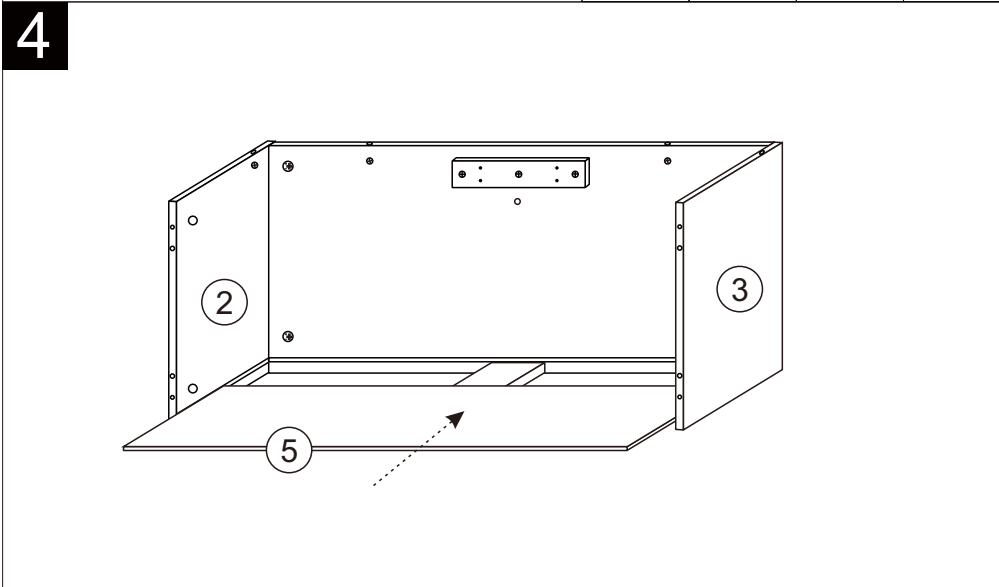

CAUTION:

ADULT ASSEMBLY IS REQUIRED. HARDWARE CONTAINS SCREWS WITH SHARP POINTS. KEEP UNASSEMBLED PARTS OUT OF THE REACH OF SMALL CHILDREN. ADULT SUPERVISION IS RECOMMENDED. STOP USING THE PRODUCT IF THE LID SUPPORT DOES NOT KEEP THE LID OPEN IN EVERY POSITION.

WARNING:

DO NOT STAND ON THE PRODUCT. DO NOT USE THE PRODUCT AS A STEP LADDER. DO NOT USE THE PRODUCT UNLESS ALL BOLTS, SCREWS AND KNOBS ARE FIRMLY SECURED. CHECK AND TIGHTEN ALL PARTS REGULARLY. MAXIMUM SAFE LOAD LIMIT FOR INTERNAL BOTTOM BOARD: 25KG. SEATING SUITABLE USE FOR 2 KIDS ONLY. SEATING MAXIMUM LOAD LIMIT: 100KG, 50KG/SEAT. FAILURE TO FOLLOW THESE WARNINGS COULD RESULT IN SERIOUS INJURY.

WARNING:

PLEASE SECURE THIS PRODUCT WITH THE SUPPLIED WALL FIXING. IT IS STRONGLY RECOMMENDED THAT THIS PRODUCT IS PERMANENTLY FIXED TO THE WALL. REGULARLY CHECK THE ANCHOR IS SECURELY MAINTAINED.

WARNING:

CHOKING HAZARD-SMALL PARTS. NOT SUITABLE FOR CHILDREN UNDER 3 YEARS.