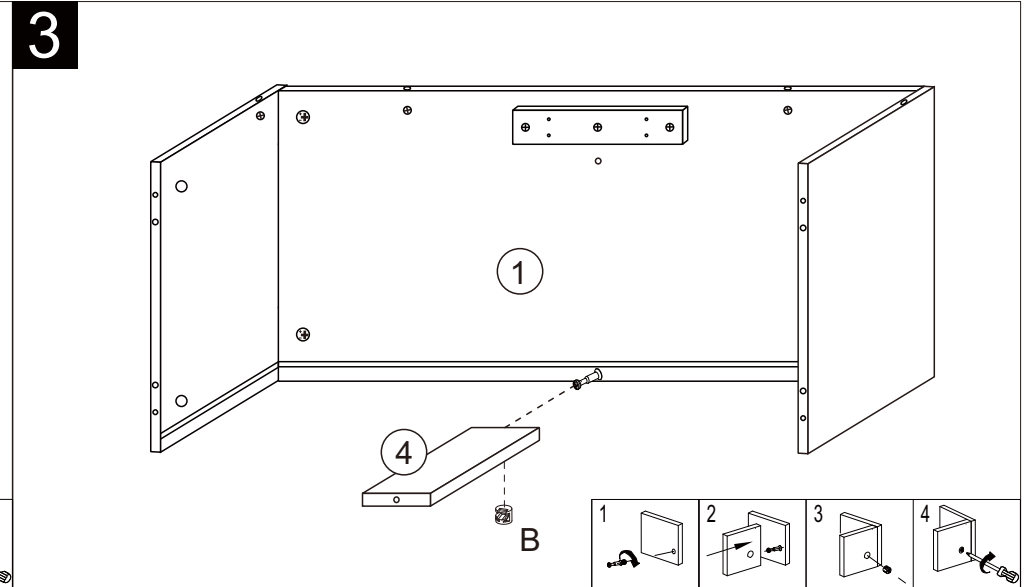

CAUTION:

ADULT ASSEMBLY IS REQUIRED. HARDWARE CONTAINS SCREWS WITH SHARP POINTS. KEEP UNASSEMBLED PARTS OUT OF THE REACH OF SMALL CHILDREN. ADULT SUPERVISION IS RECOMMENDED. STOP USING THE PRODUCT IF THE LID SUPPORT DOES NOT KEEP THE LID OPEN IN EVERY POSITION.

WARNING:

DO NOT STAND ON THE PRODUCT. DO NOT USE THE PRODUCT AS A STEP LADDER. DO NOT USE THE PRODUCT UNLESS ALL BOLTS, SCREWS AND KNOBS ARE FIRMLY SECURED. CHECK AND TIGHTEN ALL PARTS REGULARLY. MAXIMUM SAFE LOAD LIMIT FOR INTERNAL BOTTOM BOARD: 25KG. SEATING SUITABLE USE FOR 2 KIDS ONLY. SEATING MAXIMUM LOAD LIMIT: 100KG, 50KG/SEAT. FAILURE TO FOLLOW THESE WARNINGS COULD RESULT IN SERIOUS INJURY.

WARNING:

PLEASE SECURE THIS PRODUCT WITH THE SUPPLIED WALL FIXING. IT IS STRONGLY RECOMMENDED THAT THIS PRODUCT IS PERMANENTLY FIXED TO THE WALL. REGULARLY CHECK THE ANCHOR IS SECURELY MAINTAINED.

WARNING:

CHOKING HAZARD-SMALL PARTS. NOT SUITABLE FOR CHILDREN UNDER 3 YEARS.