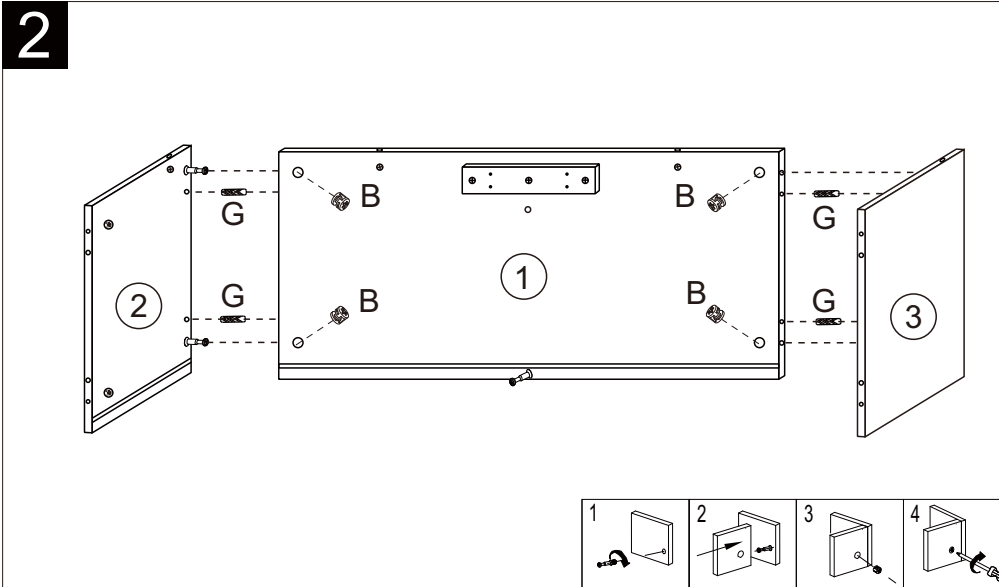

CAUTION:

ADULT ASSEMBLY IS REQUIRED. HARDWARE CONTAINS SCREWS WITH SHARP POINTS. KEEP UNASSEMBLED PARTS OUT OF THE REACH OF SMALL CHILDREN. ADULT SUPERVISION IS RECOMMENDED. STOP USING THE PRODUCT IF THE LID SUPPORT DOES NOT KEEP THE LID OPEN IN EVERY POSITION.

WARNING:

DO NOT STAND ON THE PRODUCT. DO NOT USE THE PRODUCT AS A STEP LADDER. DO NOT USE THE PRODUCT UNLESS ALL BOLTS, SCREWS AND KNOBS ARE FIRMLY SECURED. CHECK AND TIGHTEN ALL PARTS REGULARLY. MAXIMUM SAFE LOAD LIMIT FOR INTERNAL BOTTOM BOARD: 25KG. SEATING SUITABLE USE FOR 2 KIDS ONLY. SEATING MAXIMUM LOAD LIMIT: 100KG, 50KG/SEAT. FAILURE TO FOLLOW THESE WARNINGS COULD RESULT IN SERIOUS INJURY.

WARNING:

PLEASE SECURE THIS PRODUCT WITH THE SUPPLIED WALL FIXING. IT IS STRONGLY RECOMMENDED THAT THIS PRODUCT IS PERMANENTLY FIXED TO THE WALL. REGULARLY CHECK THE ANCHOR IS SECURELY MAINTAINED.

WARNING:

CHOKING HAZARD-SMALL PARTS. NOT SUITABLE FOR CHILDREN UNDER 3 YEARS.