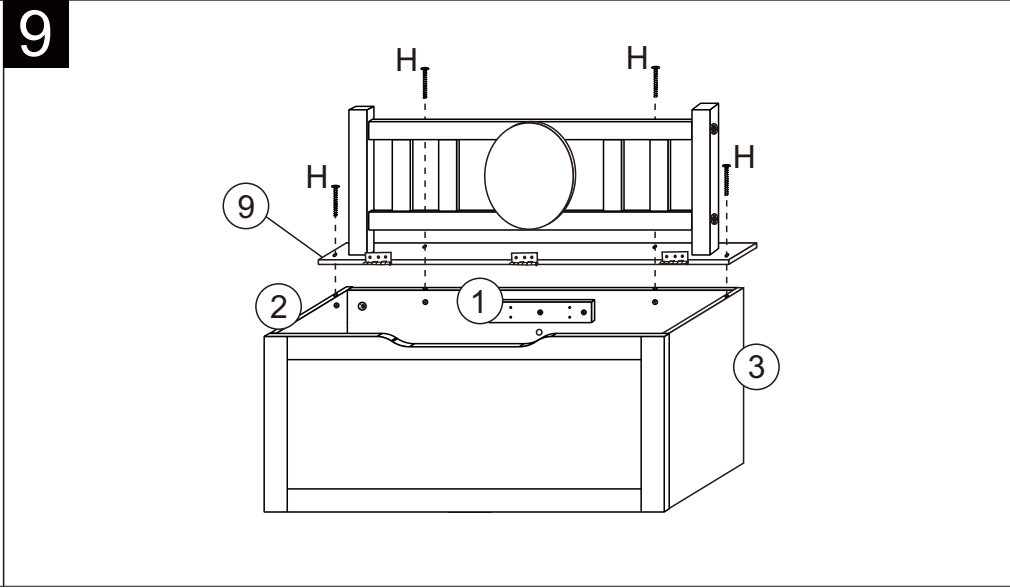

⚠ CAUTION:
ADULT ASSEMBLY IS REQUIRED. HARDWARE CONTAINS SCREWS WITH SHARP POINTS. KEEP UNASSEMBLED PARTS OUT OF THE REACH OF SMALL CHILDREN. ADULT SUPERVISION IS RECOMMENDED. STOP USING THE PRODUCT IF THE LID SUPPORT DOES NOT KEEP THE LID OPEN IN EVERY POSITION.

⚠ WARNING:
DO NOT STAND ON THE PRODUCT. DO NOT USE THE PRODUCT AS A STEP LADDER. DO NOT USE THE PRODUCT UNLESS ALL BOLTS, SCREWS AND KNOBS ARE FIRMLY SECURED. CHECK AND TIGHTEN ALL PARTS REGULARLY. MAXIMUM SAFE LOAD LIMIT FOR INTERNAL BOTTOM BOARD: 25KG. SEATING SUITABLE USE FOR 2 KIDS ONLY. SEATING MAXIMUM LOAD LIMIT: 100KG, 50KG/SEAT. FAILURE TO FOLLOW THESE WARNINGS COULD RESULT IN SERIOUS INJURY.

⚠ WARNING:
PLEASE SECURE THIS PRODUCT WITH THE SUPPLIED WALL FIXING. IT IS STRONGLY RECOMMENDED THAT THIS PRODUCT IS PERMANENTLY FIXED TO THE WALL. REGULARLY CHECK THE ANCHOR IS SECURELY MAINTAINED.

⚠ WARNING:
CHOKING HAZARD-SMALL PARTS. NOT SUITABLE FOR CHILDREN UNDER 3 YEARS.