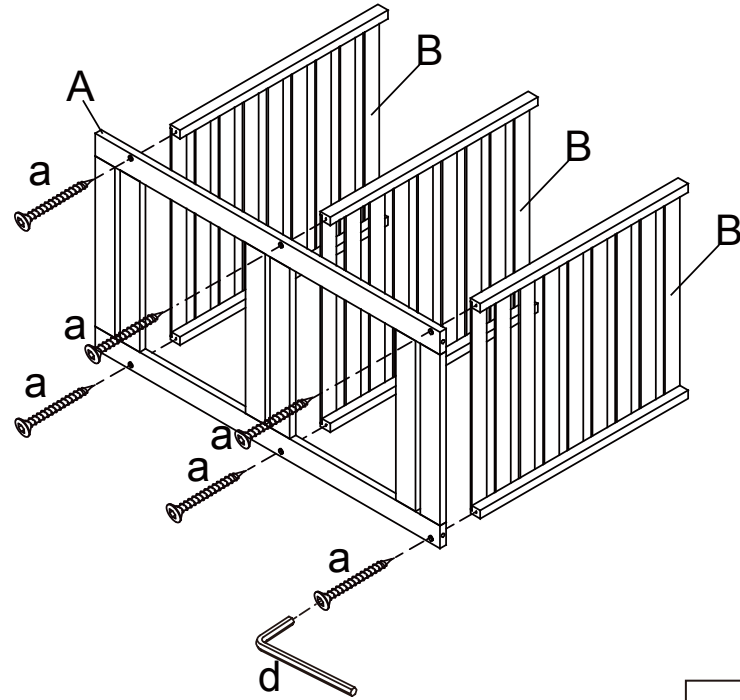

Assembly Instructions

K: 43391165 | T: 69356780 Bamboo Trolley

CARE INSTRUCTION: Wipe clean with a damp cloth. Keep away from water and direct sunlight. For indoor and domestic use, Check and tighten all parts regularly.

WARNINGS: Do not stand, sit, or lean on the trolley. Use only on a flat surface. Do not use until all screws, bolts and knobs are firmly secured. This product contains small parts and sharp points, keep away from children and babies. Adult assembly required. Failure to follow these warnings could result in serious injury.

MAXIMUM TOTAL LOADING WEIGHT: 5 KGS FOR EACH LAYER

Hardware list

Ax2PCS		Bx3PCS	
			
		Cx6PCS	
			
ax12PCS	bx2PCS	cx2PCS	dx1PC
			

STEP 1

 a X 6

STEP 2

STEP 3

 a X 6

STEP 4

 b X 2  c X 2