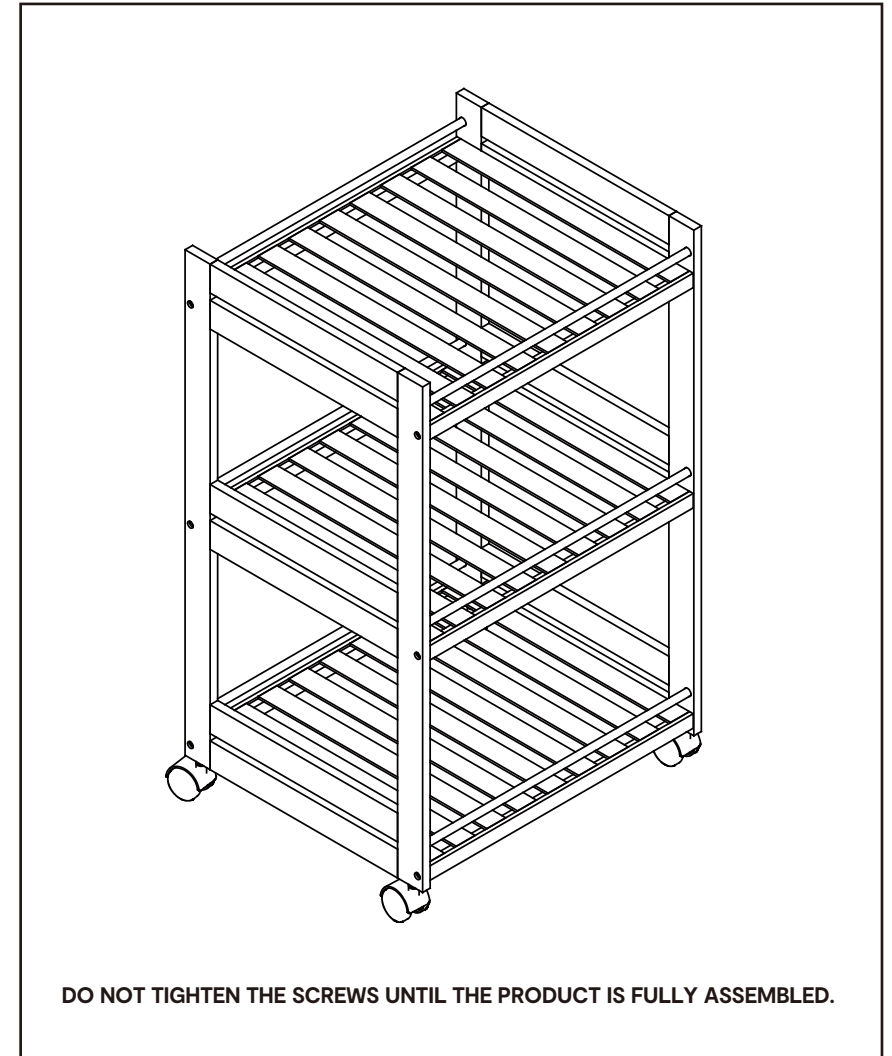

Assembly Instructions

K: 43391165 | T: 69356780 Bamboo Trolley

CARE INSTRUCTION: Wipe clean with a damp cloth. Keep away from water and direct sunlight. For indoor and domestic use, Check and tighten all parts regularly.

WARNINGS: Do not stand, sit, or lean on the trolley. Use only on a flat surface. Do not use until all screws, bolts and knobs are firmly secured. This product contains small parts and sharp points, keep away from children and babies. Adult assembly required. Failure to follow these warnings could result in serious injury.

MAXIMUM TOTAL LOADING WEIGHT: 5 KGS FOR EACH LAYER

Hardware list

Ax2PCS		Bx3PCS	
		Cx6PCS	
ax12PCS	bx2PCS	cx2PCS	dx1PC