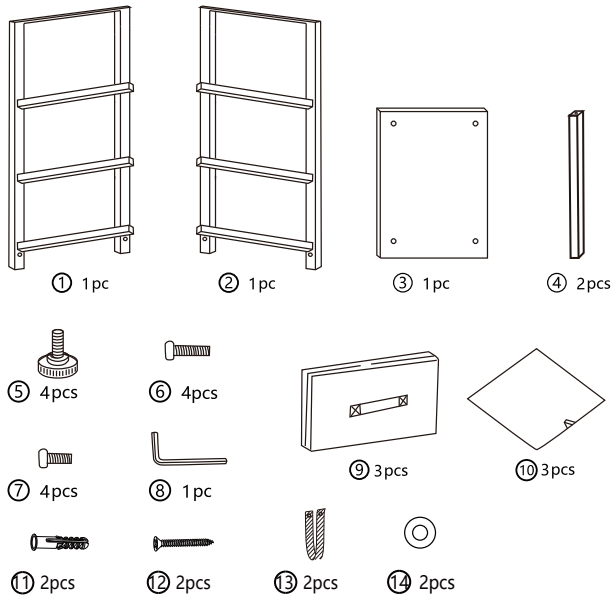

# Assembly Instructions

Attention : Do not tighten the screws until it has been fully assembled.

User instructions for wall fixing:

- It is strongly recommended that this product is permanently fixed to the wall
- Please seek professional advice if you are in doubt of what fixing device to use
- Regularly check that anchors are securely maintained
- Stability of tall items may be affected by thick pile carpet or uneven floors
- Do not place unanchored televisions on furniture

Caution: for your safety when attaching the anchor fixings:

- Check any electrical wires or plumbing inside the wall before drilling any holes (if you are unsure please seek professional advice from a qualified tradesperson)