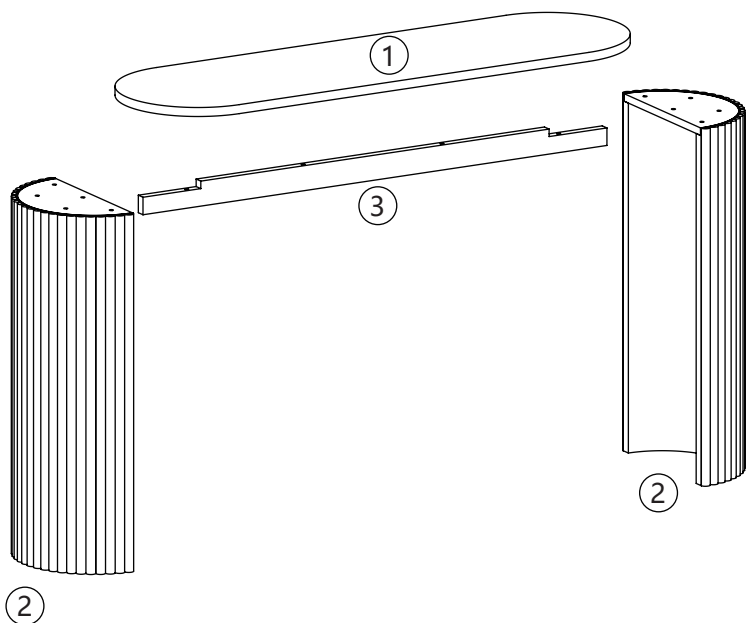

WARNING:

DO NOT STAND OR SIT ON THIS UNIT. DO NOT USE THIS UNIT UNLESS ALL BOLTS AND SCREWS ARE FIRMLY SECURED. DO NOT KNOCK OR DRAG THIS UNIT. USE ONLY ON A FLAT SURFACE. DO NOT PLACE HOT ITEMS SUCH AS COFFEE CUPS DIRECTLY ON THE SURFACE. ADULT ASSEMBLY REQUIRED. FAILURE TO FOLLOW THESE WARNINGS COULD RESULT IN SERIOUS INJURY. THIS PACKAGE CONTAINS SMALL PARTS AND SHARP POINTS. KEEP AWAY FROM CHILDREN AND BABIES.

MAXIMUM SAFE LOAD: 15KG.

Hardware list

	A	M6x25mm	8PCS		E	M4x35mm	2PCS
	B	M6x55mm	4PCS		F		2PCS
	C		2PCS		G		6PCS
	D	M4x12mm	2PCS		H		1PC

Parts List

	①	1 PC		②	2 PCS
	③	1 PC			

Do not tighten the screws fully during assembly.
Fully tighten screws after the final assembly steps