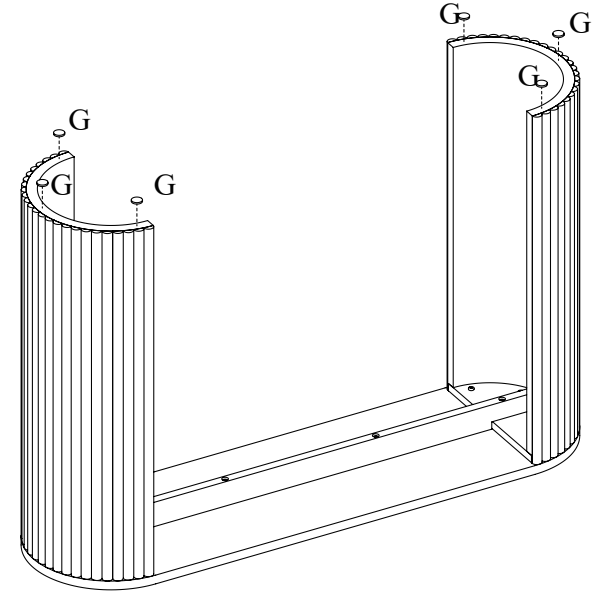

STEP 1

STEP 3

STEP 4

STEP 5

STEP 6

User instructions should include the wording:

- **It is strongly recommended that this product is permanently fixed to the wall.**
- **Please seek professional advice if you are in doubt of what fixing device to use.**
- **Regularly check that anchors are securely maintained.**
- **Stability of tall items may be affected by thick pile carpet or uneven floors .**
- **Do not place unanchored televisions on furniture .**

CAUTION: for your safety when attaching the anchor fixings, please note the following:

- **Check any electrical wires or plumbing inside the wall before drilling any holes (if you are unsure please seek professional advice from a qualified tradesperson).**

WARNING: PLEASE SECURE YOUR FURNITURE WITH THE SUPPLIED WALL FIXING. SCAN THE CODE FOR MORE INFORMATION.