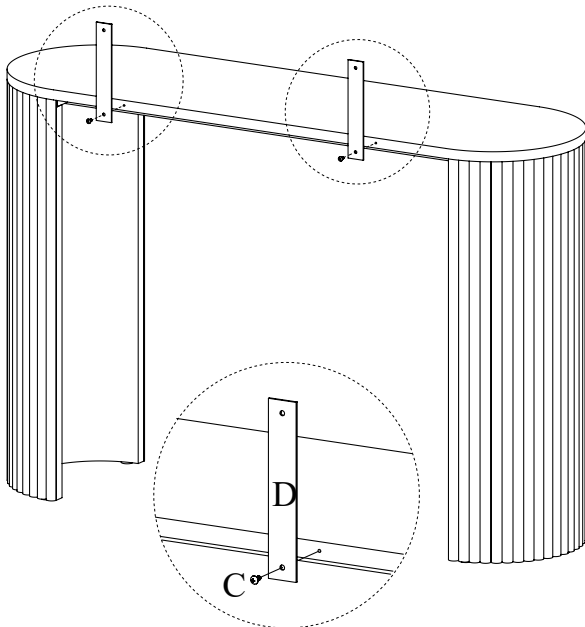

MAXIMUM SAFE LOAD: 15KG.

Hardware list

	A	M6x25mm	8PCS		E	M4x35mm	2PCS
	B	M6x55mm	4PCS		F		2PCS
	C		2PCS		G		6PCS
	D	M4x12mm	2PCS		H		1PC

Parts List

	①	1 PC		②	2 PCS
	③	1 PC			

Do not tighten the screws fully during assembly.
Fully tighten screws after the final assembly steps

STEP 1

STEP 3

STEP 4

STEP 5

STEP 6

User instructions should include the wording:

- **It is strongly recommended that this product is permanently fixed to the wall.**
- **Please seek professional advice if you are in doubt of what fixing device to use.**
- **Regularly check that anchors are securely maintained.**
- **Stability of tall items may be affected by thick pile carpet or uneven floors .**
- **Do not place unanchored televisions on furniture .**