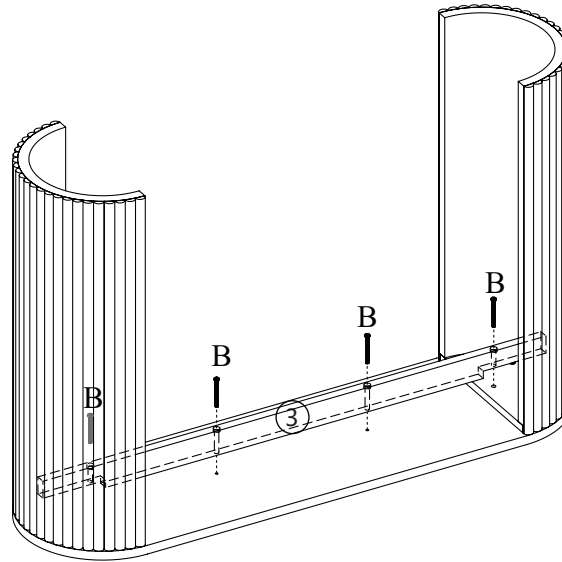

STEP 1

STEP 3

STEP 4

STEP 5

STEP 6

User instructions should include the wording:

- **It is strongly recommended that this product is permanently fixed to the wall.**
- **Please seek professional advice if you are in doubt of what fixing device to use.**
- **Regularly check that anchors are securely maintained.**
- **Stability of tall items may be affected by thick pile carpet or uneven floors .**
- **Do not place unanchored televisions on furniture .**

CAUTION: for your safety when attaching the anchor fixings, please note the following:

- **Check any electrical wires or plumbing inside the wall before drilling any holes (if you are unsure please seek professional advice from a qualified tradesperson).**

WARNING: PLEASE SECURE YOUR FURNITURE WITH THE SUPPLIED WALL FIXING. SCAN THE CODE FOR MORE INFORMATION.