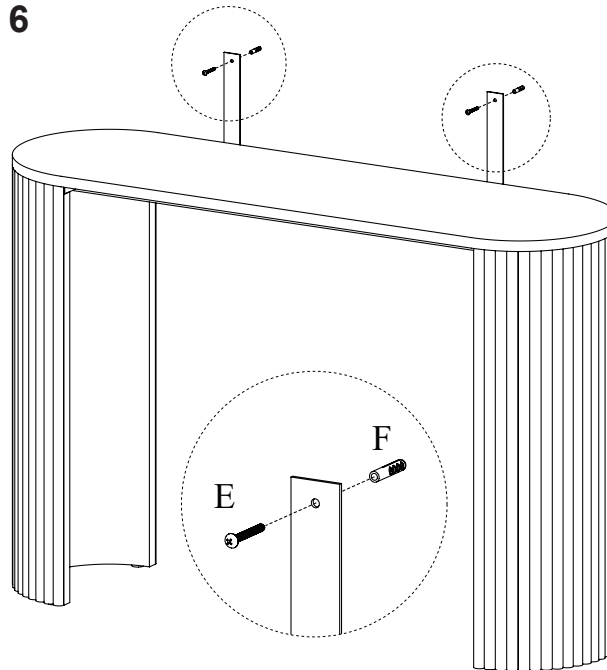

MAXIMUM SAFE LOAD: 15KG.

Hardware list

	A	M6x25mm	8PCS		E	M4x35mm	2PCS
	B	M6x55mm	4PCS		F		2PCS
	C		2PCS		G		6PCS
	D	M4x12mm	2PCS		H		1PC

Parts List

	①	1 PC		②	2 PCS
	③	1 PC			

Do not tighten the screws fully during assembly.
Fully tighten screws after the final assembly steps

STEP 1

STEP 3

STEP 4

STEP 5

STEP 6

User instructions should include the wording:

- **It is strongly recommended that this product is permanently fixed to the wall.**
- **Please seek professional advice if you are in doubt of what fixing device to use.**
- **Regularly check that anchors are securely maintained.**
- **Stability of tall items may be affected by thick pile carpet or uneven floors .**
- **Do not place unanchored televisions on furniture .**