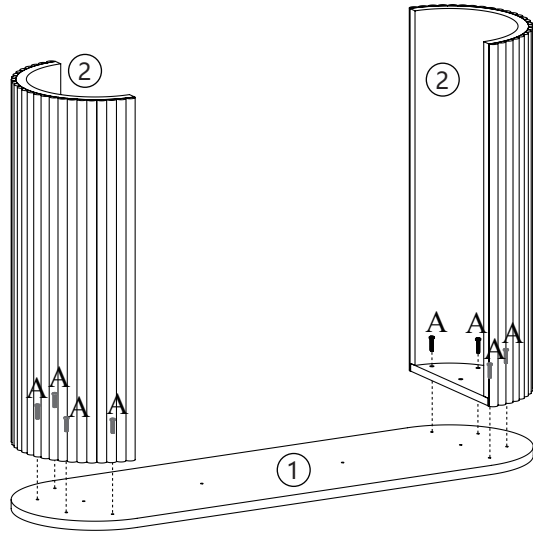

STEP 1

STEP 3

STEP 4

STEP 5

STEP 6

User instructions should include the wording:

- **It is strongly recommended that this product is permanently fixed to the wall.**
- **Please seek professional advice if you are in doubt of what fixing device to use.**
- **Regularly check that anchors are securely maintained.**
- **Stability of tall items may be affected by thick pile carpet or uneven floors .**
- **Do not place unanchored televisions on furniture .**

CAUTION: for your safety when attaching the anchor fixings, please note the following:

- **Check any electrical wires or plumbing inside the wall before drilling any holes (if you are unsure please seek professional advice from a qualified tradesperson).**

WARNING: PLEASE SECURE YOUR FURNITURE WITH THE SUPPLIED WALL FIXING. SCAN THE CODE FOR MORE INFORMATION.