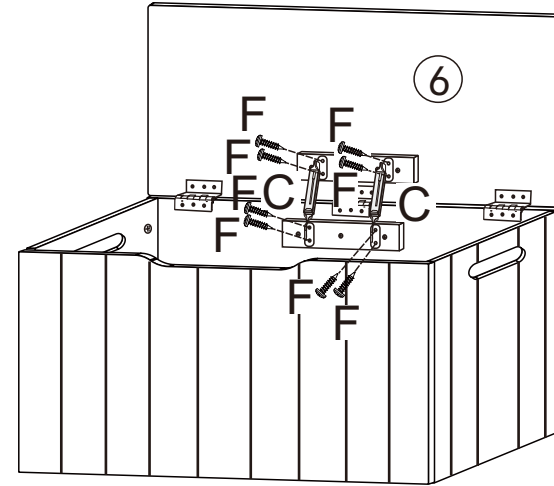

11

12

13

14

CAUTION:

ADULT ASSEMBLY IS REQUIRED. HARDWARE CONTAINS SCREWS WITH SHARP POINTS, KEEP UNASSEMBLED PARTS OUT OF THE REACH OF SMALL CHILDREN. ADULT SUPERVISION IS RECOMMENDED. STOP USING THE PRODUCT IF THE LID SUPPORT DOES NOT KEEP THE LID OPEN IN EVERY POSITION.

WARNING:

DO NOT STAND ON THE PRODUCT. DO NOT USE THE PRODUCT AS A STEP LADDER. DO NOT USE THE PRODUCT UNLESS ALL BOLTS, SCREWS AND KNOBS ARE FIRMLY SECURED. CHECK AND TIGHTEN ALL PARTS REGULARLY. MAXIMUM SAFE LOAD LIMIT: INTERNAL BOTTOM BOARD: 25KG, OUTSIDE TOP BOARD: 50KG. FAILURE TO FOLLOW THESE WARNINGS COULD RESULT IN SERIOUS INJURY.

WARNING:

PLEASE SECURE THIS PRODUCT WITH THE SUPPLIED WALL FIXING. IT IS STRONGLY RECOMMENDED THAT THIS PRODUCT IS PERMANENTLY FIXED TO THE WALL. REGULARLY CHECK THE ANCHOR IS SECURELY MAINTAINED.

WARNING:

CHOKING HAZARD-SMALL PARTS. NOT SUITABLE FOR CHILDREN UNDER 3 YEARS.