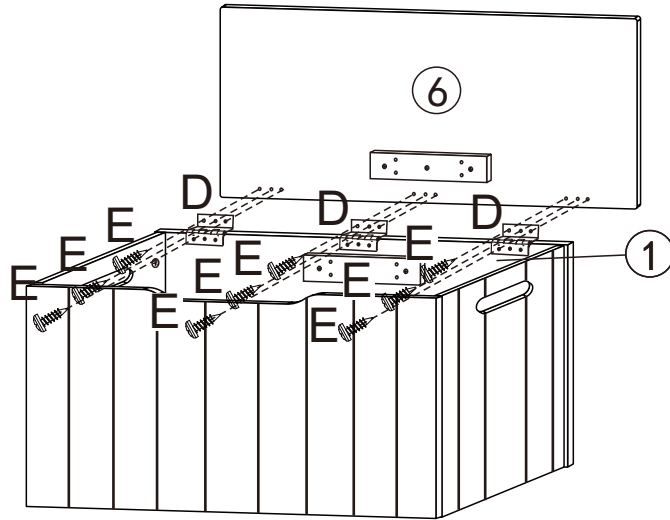

11

12

13

14

CAUTION:

ADULT ASSEMBLY IS REQUIRED. HARDWARE CONTAINS SCREWS WITH SHARP POINTS, KEEP UNASSEMBLED PARTS OUT OF THE REACH OF SMALL CHILDREN. ADULT SUPERVISION IS RECOMMENDED. STOP USING THE PRODUCT IF THE LID SUPPORT DOES NOT KEEP THE LID OPEN IN EVERY POSITION.

WARNING:

DO NOT STAND ON THE PRODUCT. DO NOT USE THE PRODUCT AS A STEP LADDER. DO NOT USE THE PRODUCT UNLESS ALL BOLTS, SCREWS AND KNOBS ARE FIRMLY SECURED. CHECK AND TIGHTEN ALL PARTS REGULARLY. MAXIMUM SAFE LOAD LIMIT: INTERNAL BOTTOM BOARD: 25KG, OUTSIDE TOP BOARD: 50KG. FAILURE TO FOLLOW THESE WARNINGS COULD RESULT IN SERIOUS INJURY.

WARNING:

PLEASE SECURE THIS PRODUCT WITH THE SUPPLIED WALL FIXING. IT IS STRONGLY RECOMMENDED THAT THIS PRODUCT IS PERMANENTLY FIXED TO THE WALL. REGULARLY CHECK THE ANCHOR IS SECURELY MAINTAINED.

WARNING:

CHOKING HAZARD-SMALL PARTS. NOT SUITABLE FOR CHILDREN UNDER 3 YEARS.