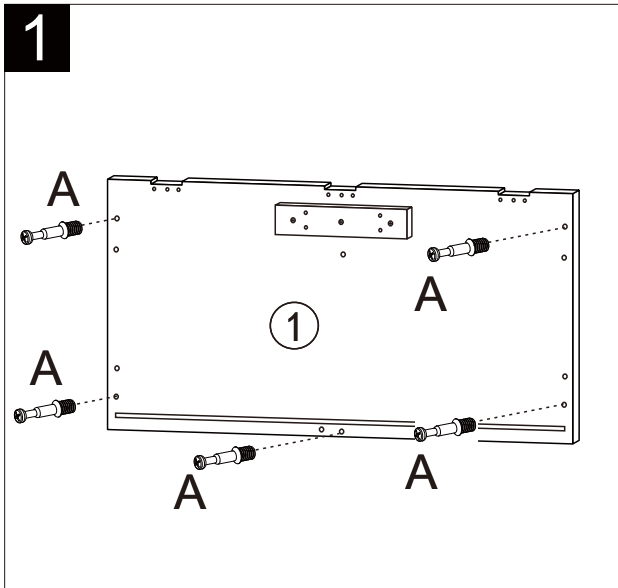

CAUTION:

ADULT ASSEMBLY IS REQUIRED. HARDWARE CONTAINS SCREWS WITH SHARP POINTS, KEEP UNASSEMBLED PARTS OUT OF THE REACH OF SMALL CHILDREN. ADULT SUPERVISION IS RECOMMENDED. STOP USING THE PRODUCT IF THE LID SUPPORT DOES NOT KEEP THE LID OPEN IN EVERY POSITION.

WARNING:

DO NOT STAND ON THE PRODUCT. DO NOT USE THE PRODUCT AS A STEP LADDER. DO NOT USE THE PRODUCT UNLESS ALL BOLTS, SCREWS AND KNOBS ARE FIRMLY SECURED. CHECK AND TIGHTEN ALL PARTS REGULARLY. MAXIMUM SAFE LOAD LIMIT: INTERNAL BOTTOM BOARD: 25KG, OUTSIDE TOP BOARD: 50KG. FAILURE TO FOLLOW THESE WARNINGS COULD RESULT IN SERIOUS INJURY.

WARNING:

PLEASE SECURE THIS PRODUCT WITH THE SUPPLIED WALL FIXING. IT IS STRONGLY RECOMMENDED THAT THIS PRODUCT IS PERMANENTLY FIXED TO THE WALL. REGULARLY CHECK THE ANCHOR IS SECURELY MAINTAINED.

WARNING:

CHOKING HAZARD-SMALL PARTS. NOT SUITABLE FOR CHILDREN UNDER 3 YEARS.