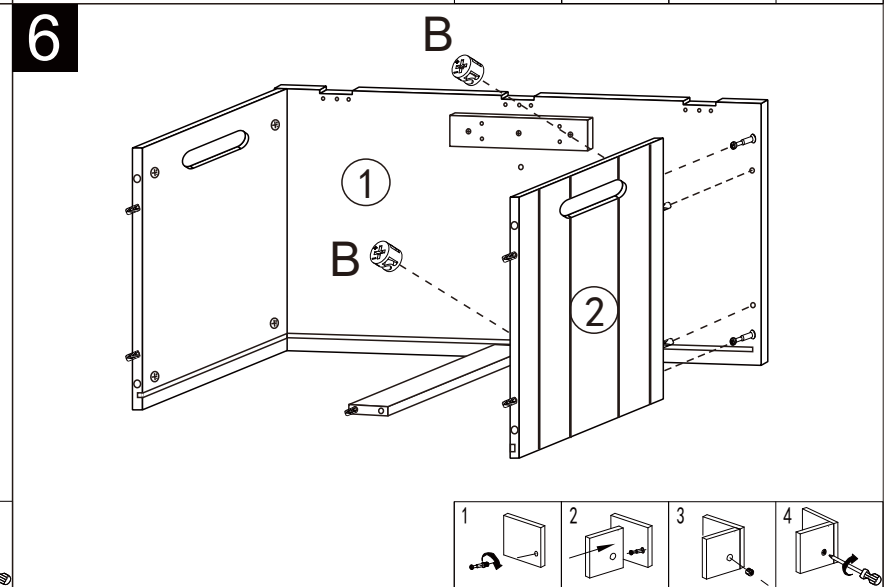

CAUTION:

ADULT ASSEMBLY IS REQUIRED. HARDWARE CONTAINS SCREWS WITH SHARP POINTS, KEEP UNASSEMBLED PARTS OUT OF THE REACH OF SMALL CHILDREN. ADULT SUPERVISION IS RECOMMENDED. STOP USING THE PRODUCT IF THE LID SUPPORT DOES NOT KEEP THE LID OPEN IN EVERY POSITION.

WARNING:

DO NOT STAND ON THE PRODUCT. DO NOT USE THE PRODUCT AS A STEP LADDER. DO NOT USE THE PRODUCT UNLESS ALL BOLTS, SCREWS AND KNOBS ARE FIRMLY SECURED. CHECK AND TIGHTEN ALL PARTS REGULARLY. MAXIMUM SAFE LOAD LIMIT: INTERNAL BOTTOM BOARD: 25KG, OUTSIDE TOP BOARD: 50KG. FAILURE TO FOLLOW THESE WARNINGS COULD RESULT IN SERIOUS INJURY.

WARNING:

PLEASE SECURE THIS PRODUCT WITH THE SUPPLIED WALL FIXING. IT IS STRONGLY RECOMMENDED THAT THIS PRODUCT IS PERMANENTLY FIXED TO THE WALL. REGULARLY CHECK THE ANCHOR IS SECURELY MAINTAINED.

WARNING:

CHOKING HAZARD-SMALL PARTS. NOT SUITABLE FOR CHILDREN UNDER 3 YEARS.