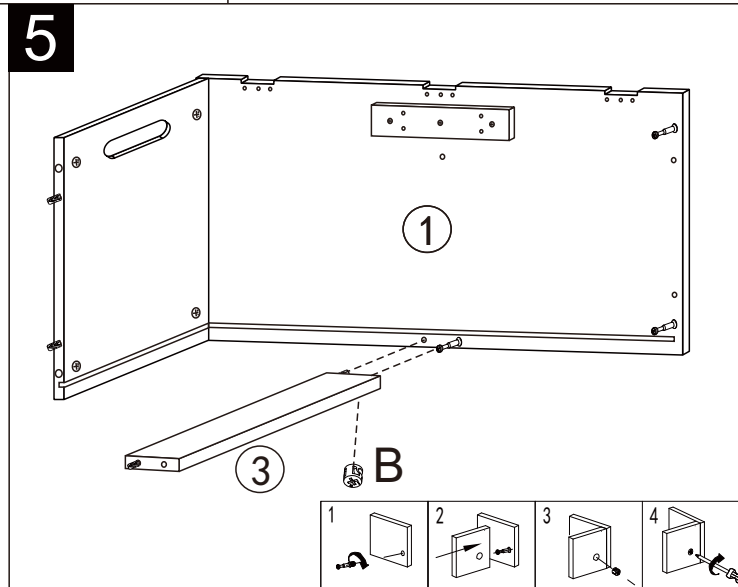

CAUTION:

ADULT ASSEMBLY IS REQUIRED. HARDWARE CONTAINS SCREWS WITH SHARP POINTS, KEEP UNASSEMBLED PARTS OUT OF THE REACH OF SMALL CHILDREN. ADULT SUPERVISION IS RECOMMENDED. STOP USING THE PRODUCT IF THE LID SUPPORT DOES NOT KEEP THE LID OPEN IN EVERY POSITION.

WARNING:

DO NOT STAND ON THE PRODUCT. DO NOT USE THE PRODUCT AS A STEP LADDER. DO NOT USE THE PRODUCT UNLESS ALL BOLTS, SCREWS AND KNOBS ARE FIRMLY SECURED. CHECK AND TIGHTEN ALL PARTS REGULARLY. MAXIMUM SAFE LOAD LIMIT: INTERNAL BOTTOM BOARD: 25KG, OUTSIDE TOP BOARD: 50KG. FAILURE TO FOLLOW THESE WARNINGS COULD RESULT IN SERIOUS INJURY.

WARNING:

PLEASE SECURE THIS PRODUCT WITH THE SUPPLIED WALL FIXING. IT IS STRONGLY RECOMMENDED THAT THIS PRODUCT IS PERMANENTLY FIXED TO THE WALL. REGULARLY CHECK THE ANCHOR IS SECURELY MAINTAINED.

WARNING:

CHOKING HAZARD-SMALL PARTS. NOT SUITABLE FOR CHILDREN UNDER 3 YEARS.