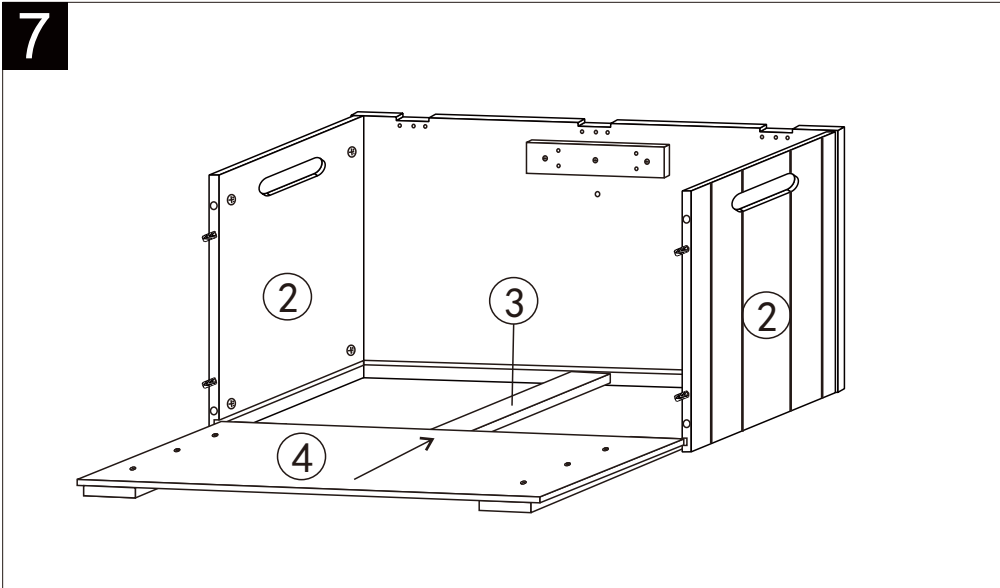

⚠ CAUTION:
ADULT ASSEMBLY IS REQUIRED. HARDWARE CONTAINS SCREWS WITH SHARP POINTS, KEEP UNASSEMBLED PARTS OUT OF THE REACH OF SMALL CHILDREN, ADULT SUPERVISION IS RECOMMENDED. STOP USING THE PRODUCT IF THE LID SUPPORT DOES NOT KEEP THE LID OPEN IN EVERY POSITION.

⚠ WARNING:
DO NOT STAND ON THE PRODUCT. DO NOT USE THE PRODUCT AS A STEP LADDER. DO NOT USE THE PRODUCT UNLESS ALL BOLTS, SCREWS AND KNOBS ARE FIRMLY SECURED. CHECK AND TIGHTEN ALL PARTS REGULARLY. MAXIMUM SAFE LOAD LIMIT: INTERNAL BOTTOM BOARD: 25KG, OUTSIDE TOP BOARD: 50KG. FAILURE TO FOLLOW THESE WARNINGS COULD RESULT IN SERIOUS INJURY.

⚠ WARNING:
PLEASE SECURE THIS PRODUCT WITH THE SUPPLIED WALL FIXING. IT IS STRONGLY RECOMMENDED THAT THIS PRODUCT IS PERMANENTLY FIXED TO THE WALL. REGULARLY CHECK THE ANCHOR IS SECURELY MAINTAINED.

⚠ WARNING:
CHOKING HAZARD-SMALL PARTS.
NOT SUITABLE FOR CHILDREN UNDER 3 YEARS.