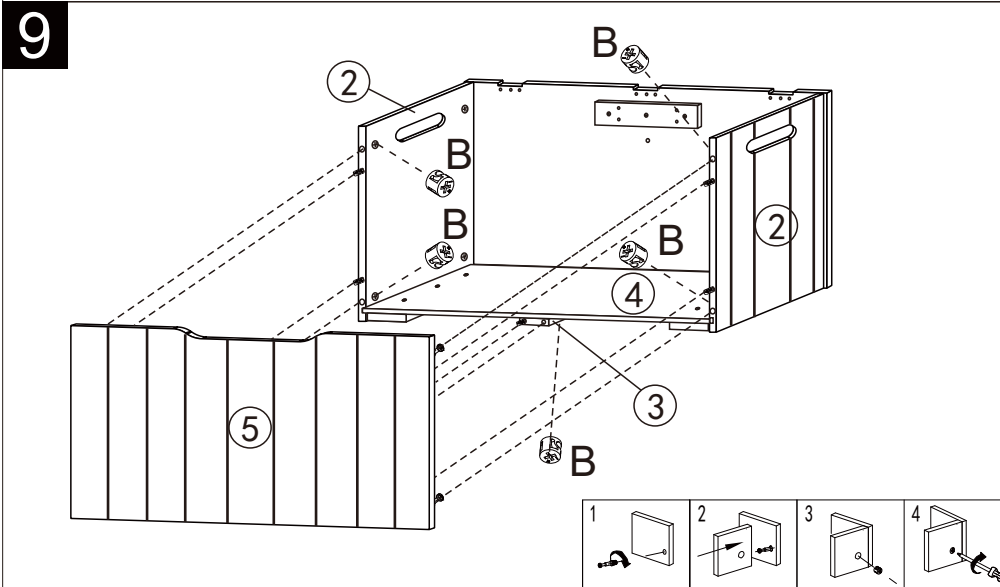

⚠ CAUTION:
ADULT ASSEMBLY IS REQUIRED. HARDWARE CONTAINS SCREWS WITH SHARP POINTS, KEEP UNASSEMBLED PARTS OUT OF THE REACH OF SMALL CHILDREN, ADULT SUPERVISION IS RECOMMENDED. STOP USING THE PRODUCT IF THE LID SUPPORT DOES NOT KEEP THE LID OPEN IN EVERY POSITION.

⚠ WARNING:
DO NOT STAND ON THE PRODUCT. DO NOT USE THE PRODUCT AS A STEP LADDER. DO NOT USE THE PRODUCT UNLESS ALL BOLTS, SCREWS AND KNOBS ARE FIRMLY SECURED. CHECK AND TIGHTEN ALL PARTS REGULARLY. MAXIMUM SAFE LOAD LIMIT: INTERNAL BOTTOM BOARD: 25KG, OUTSIDE TOP BOARD: 50KG. FAILURE TO FOLLOW THESE WARNINGS COULD RESULT IN SERIOUS INJURY.

⚠ WARNING:
PLEASE SECURE THIS PRODUCT WITH THE SUPPLIED WALL FIXING. IT IS STRONGLY RECOMMENDED THAT THIS PRODUCT IS PERMANENTLY FIXED TO THE WALL. REGULARLY CHECK THE ANCHOR IS SECURELY MAINTAINED.

⚠ WARNING:
CHOKING HAZARD-SMALL PARTS.
NOT SUITABLE FOR CHILDREN UNDER 3 YEARS.