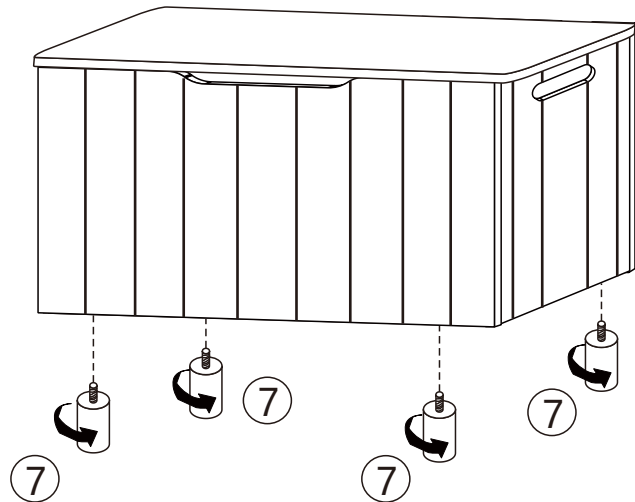

**⚠ WARNING:**  
 CHOKING HAZARD-SMALL PARTS.  
 NOT SUITABLE FOR CHILDREN UNDER 3 YEARS.

11

12

13

14

**CAUTION:**

ADULT ASSEMBLY IS REQUIRED. HARDWARE CONTAINS SCREWS WITH SHARP POINTS, KEEP UNASSEMBLED PARTS OUT OF THE REACH OF SMALL CHILDREN. ADULT SUPERVISION IS RECOMMENDED. STOP USING THE PRODUCT IF THE LID SUPPORT DOES NOT KEEP THE LID OPEN IN EVERY POSITION.