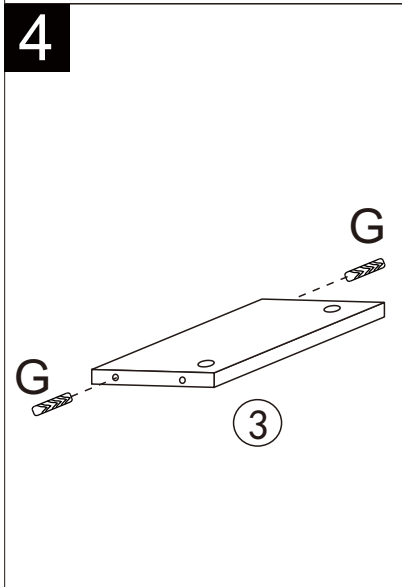

CAUTION:

ADULT ASSEMBLY IS REQUIRED. HARDWARE CONTAINS SCREWS WITH SHARP POINTS, KEEP UNASSEMBLED PARTS OUT OF THE REACH OF SMALL CHILDREN. ADULT SUPERVISION IS RECOMMENDED. STOP USING THE PRODUCT IF THE LID SUPPORT DOES NOT KEEP THE LID OPEN IN EVERY POSITION.

WARNING:

DO NOT STAND ON THE PRODUCT. DO NOT USE THE PRODUCT AS A STEP LADDER. DO NOT USE THE PRODUCT UNLESS ALL BOLTS, SCREWS AND KNOBS ARE FIRMLY SECURED. CHECK AND TIGHTEN ALL PARTS REGULARLY. MAXIMUM SAFE LOAD LIMIT: INTERNAL BOTTOM BOARD: 25KG, OUTSIDE TOP BOARD: 50KG. FAILURE TO FOLLOW THESE WARNINGS COULD RESULT IN SERIOUS INJURY.

WARNING:

PLEASE SECURE THIS PRODUCT WITH THE SUPPLIED WALL FIXING. IT IS STRONGLY RECOMMENDED THAT THIS PRODUCT IS PERMANENTLY FIXED TO THE WALL. REGULARLY CHECK THE ANCHOR IS SECURELY MAINTAINED.

WARNING:

CHOKING HAZARD-SMALL PARTS. NOT SUITABLE FOR CHILDREN UNDER 3 YEARS.