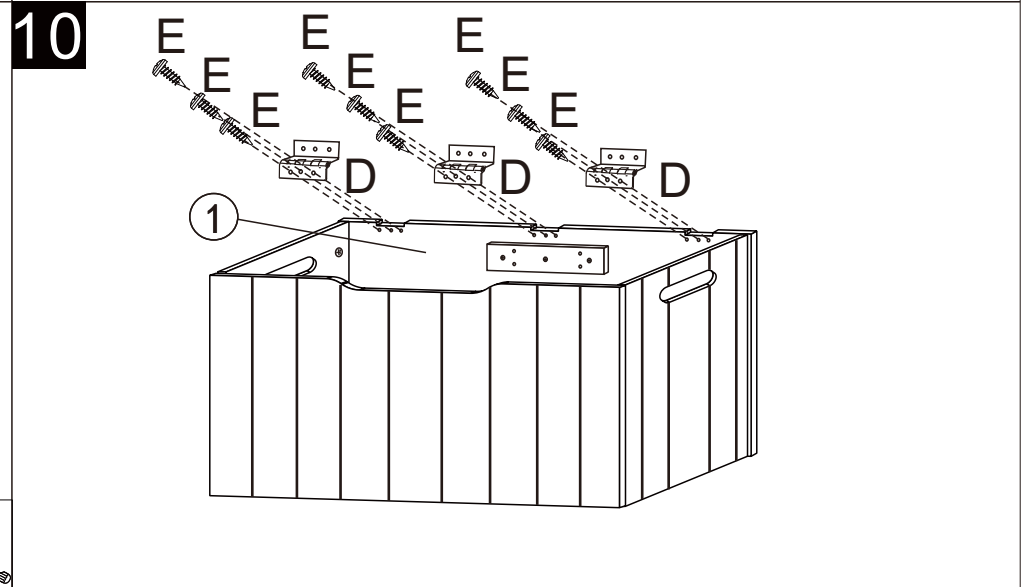

⚠ CAUTION:
ADULT ASSEMBLY IS REQUIRED. HARDWARE CONTAINS SCREWS WITH SHARP POINTS, KEEP UNASSEMBLED PARTS OUT OF THE REACH OF SMALL CHILDREN, ADULT SUPERVISION IS RECOMMENDED. STOP USING THE PRODUCT IF THE LID SUPPORT DOES NOT KEEP THE LID OPEN IN EVERY POSITION.

⚠ WARNING:
DO NOT STAND ON THE PRODUCT. DO NOT USE THE PRODUCT AS A STEP LADDER. DO NOT USE THE PRODUCT UNLESS ALL BOLTS, SCREWS AND KNOBS ARE FIRMLY SECURED. CHECK AND TIGHTEN ALL PARTS REGULARLY. MAXIMUM SAFE LOAD LIMIT: INTERNAL BOTTOM BOARD: 25KG, OUTSIDE TOP BOARD: 50KG. FAILURE TO FOLLOW THESE WARNINGS COULD RESULT IN SERIOUS INJURY.

⚠ WARNING:
PLEASE SECURE THIS PRODUCT WITH THE SUPPLIED WALL FIXING. IT IS STRONGLY RECOMMENDED THAT THIS PRODUCT IS PERMANENTLY FIXED TO THE WALL. REGULARLY CHECK THE ANCHOR IS SECURELY MAINTAINED.

⚠ WARNING:
CHOKING HAZARD-SMALL PARTS.
NOT SUITABLE FOR CHILDREN UNDER 3 YEARS.