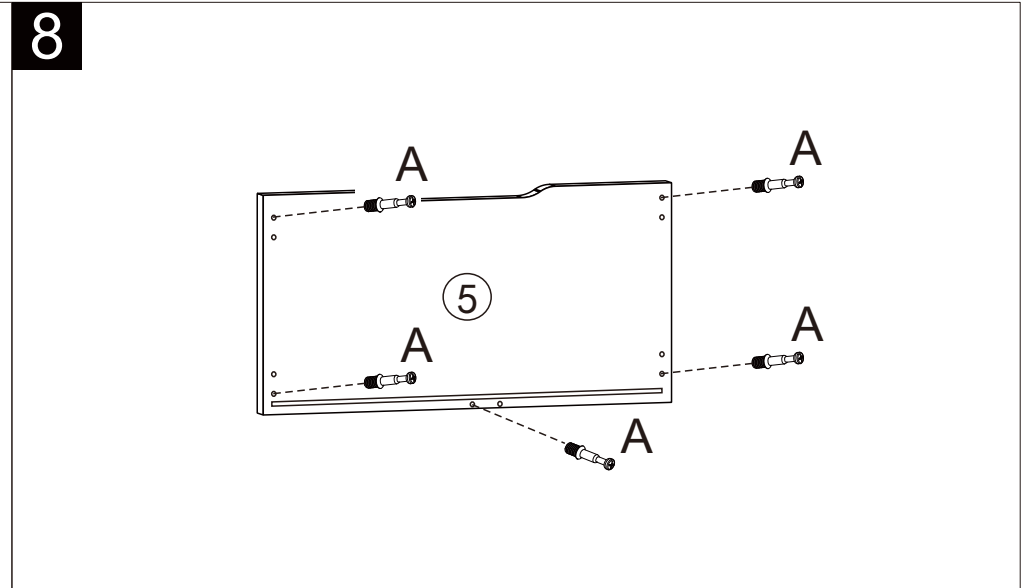

⚠ CAUTION:
ADULT ASSEMBLY IS REQUIRED. HARDWARE CONTAINS SCREWS WITH SHARP POINTS, KEEP UNASSEMBLED PARTS OUT OF THE REACH OF SMALL CHILDREN, ADULT SUPERVISION IS RECOMMENDED. STOP USING THE PRODUCT IF THE LID SUPPORT DOES NOT KEEP THE LID OPEN IN EVERY POSITION.

⚠ WARNING:
DO NOT STAND ON THE PRODUCT. DO NOT USE THE PRODUCT AS A STEP LADDER. DO NOT USE THE PRODUCT UNLESS ALL BOLTS, SCREWS AND KNOBS ARE FIRMLY SECURED. CHECK AND TIGHTEN ALL PARTS REGULARLY. MAXIMUM SAFE LOAD LIMIT: INTERNAL BOTTOM BOARD: 25KG, OUTSIDE TOP BOARD: 50KG. FAILURE TO FOLLOW THESE WARNINGS COULD RESULT IN SERIOUS INJURY.

⚠ WARNING:
PLEASE SECURE THIS PRODUCT WITH THE SUPPLIED WALL FIXING. IT IS STRONGLY RECOMMENDED THAT THIS PRODUCT IS PERMANENTLY FIXED TO THE WALL. REGULARLY CHECK THE ANCHOR IS SECURELY MAINTAINED.

⚠ WARNING:
CHOKING HAZARD-SMALL PARTS.
NOT SUITABLE FOR CHILDREN UNDER 3 YEARS.