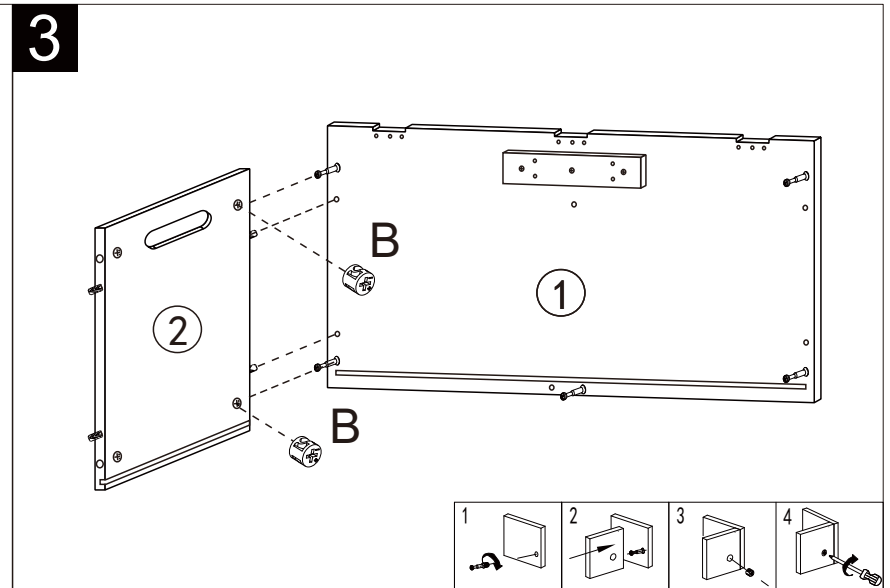

CAUTION:

ADULT ASSEMBLY IS REQUIRED. HARDWARE CONTAINS SCREWS WITH SHARP POINTS, KEEP UNASSEMBLED PARTS OUT OF THE REACH OF SMALL CHILDREN. ADULT SUPERVISION IS RECOMMENDED. STOP USING THE PRODUCT IF THE LID SUPPORT DOES NOT KEEP THE LID OPEN IN EVERY POSITION.

WARNING:

DO NOT STAND ON THE PRODUCT. DO NOT USE THE PRODUCT AS A STEP LADDER. DO NOT USE THE PRODUCT UNLESS ALL BOLTS, SCREWS AND KNOBS ARE FIRMLY SECURED. CHECK AND TIGHTEN ALL PARTS REGULARLY. MAXIMUM SAFE LOAD LIMIT: INTERNAL BOTTOM BOARD: 25KG, OUTSIDE TOP BOARD: 50KG. FAILURE TO FOLLOW THESE WARNINGS COULD RESULT IN SERIOUS INJURY.

WARNING:

PLEASE SECURE THIS PRODUCT WITH THE SUPPLIED WALL FIXING. IT IS STRONGLY RECOMMENDED THAT THIS PRODUCT IS PERMANENTLY FIXED TO THE WALL. REGULARLY CHECK THE ANCHOR IS SECURELY MAINTAINED.

WARNING:

CHOKING HAZARD-SMALL PARTS. NOT SUITABLE FOR CHILDREN UNDER 3 YEARS.