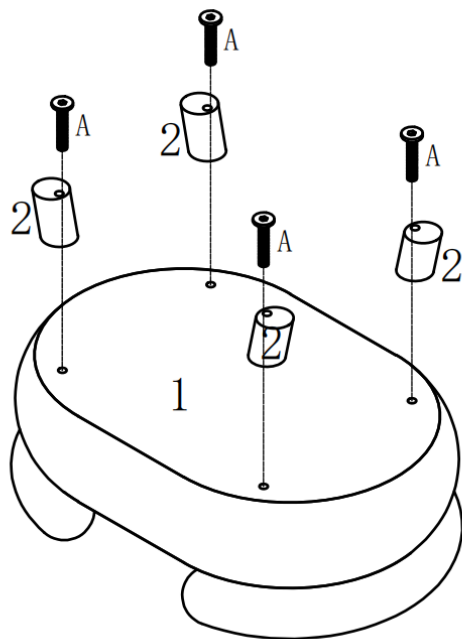

anko

Pet small couch

Contents

1  1PC	2  4PCS
---	---

Accessory	Size	Quantity
A 	8mm*60mm	4pcs
B 	38mm*38mm	4pcs
	5mm	1pc

Assemble instruction

Step 1.

Screw the soft feet (part no. 2) onto the bottom of the sofa (part no. 1) using the provided allen key and A screws:

Step 2.

Stick the non-slip pads (part no. B) to the bottom of the sofa feet:

WARNING:

For your pet's safety, inspect regularly and remove if damaged.

Always supervise your pet during play.