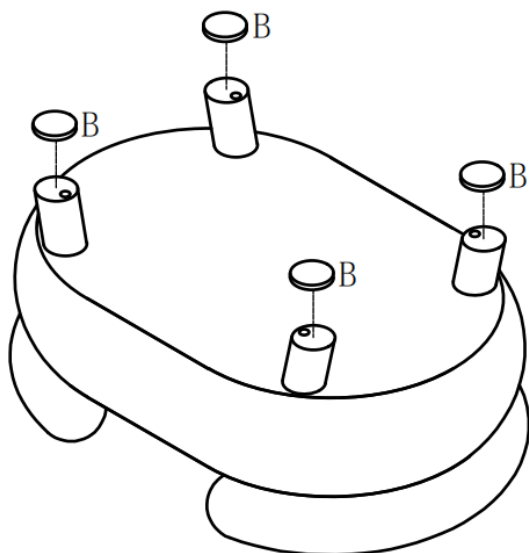

anko

Pet small couch

Contents

1  1PC	2  4PCS
---	---

Accessory	Size	Quantity
A 	8mm*60mm	4pcs
B 	38mm*38mm	4pcs
	5mm	1pc

Assemble instruction

Step 1.

Screw the soft feet (part no. 2) onto the bottom of the sofa (part no. 1) using the provided allen key and A screws:

Step 2.

Stick the non-slip pads (part no. B) to the bottom of the sofa feet:

WARNING:

For your pet's safety, inspect regularly and remove if damaged.

Always supervise your pet during play.