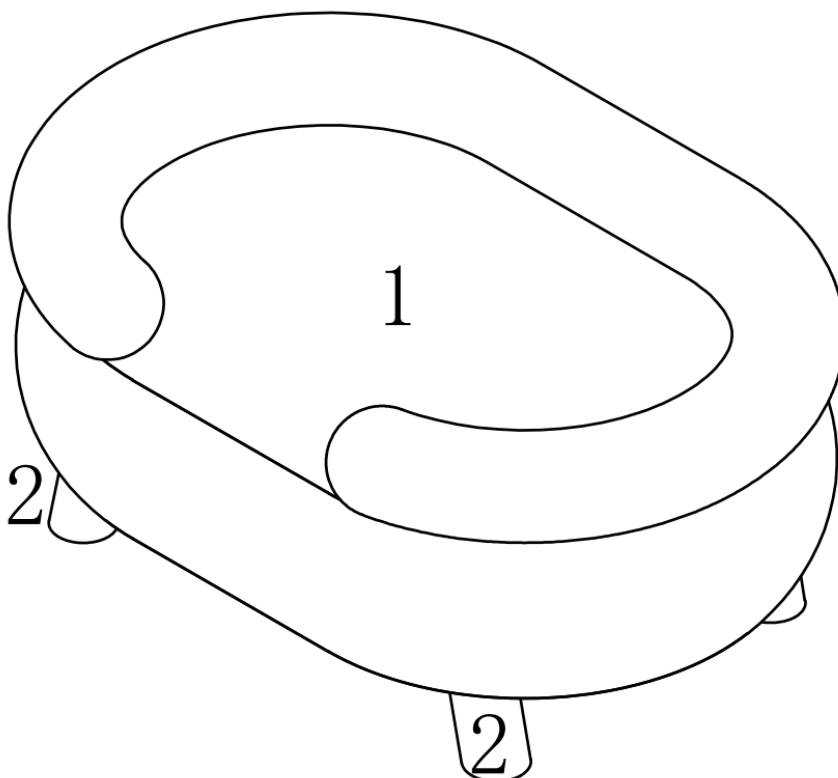

anko

Pet small couch

Contents

1  1PC	2  4PCS
---	---

Accessory	Size	Quantity
A 	8mm*60mm	4pcs
B 	38mm*38mm	4pcs
	5mm	1pc

Assemble instruction

Step 1.

Screw the soft feet (part no. 2) onto the bottom of the sofa (part no. 1) using the provided allen key and A screws:

Step 2.

Stick the non-slip pads (part no. B) to the bottom of the sofa feet:

WARNING:

For your pet's safety, inspect regularly and remove if damaged.

Always supervise your pet during play.