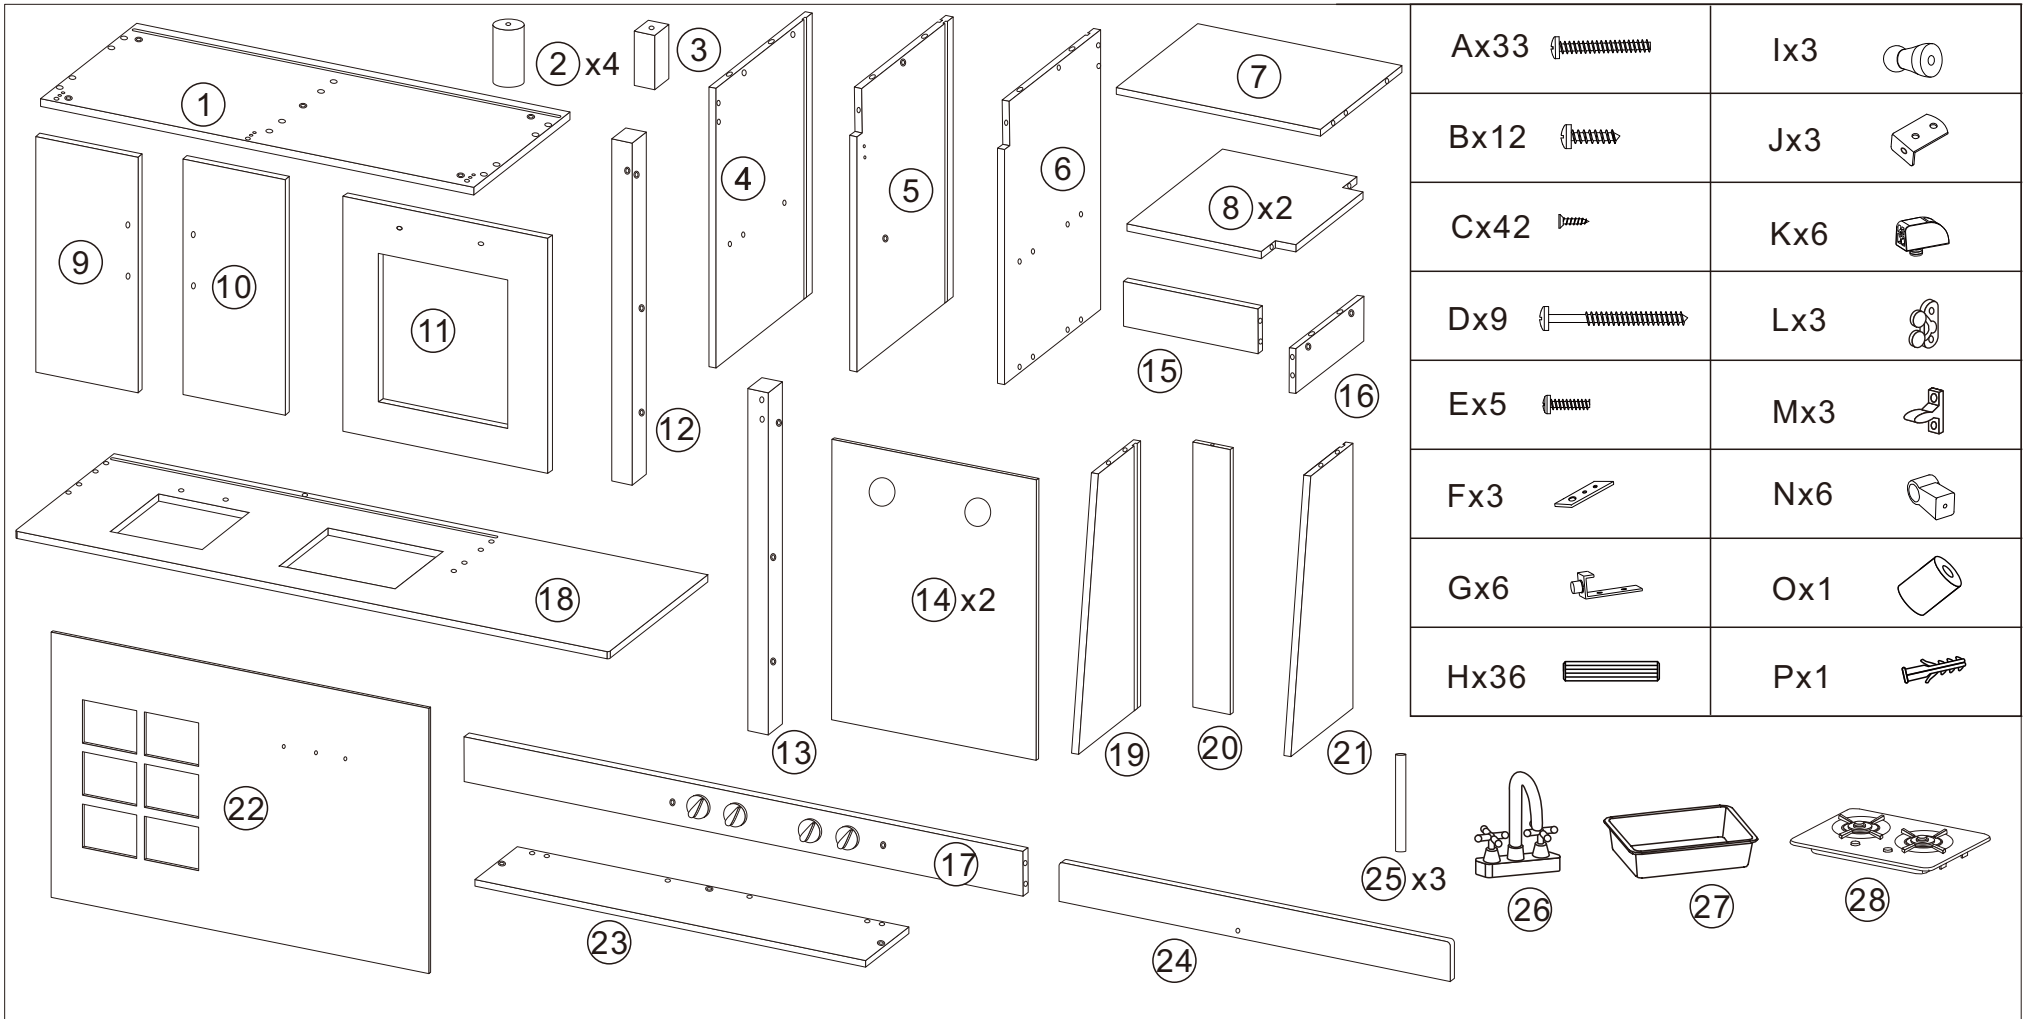

Assembly Instructions for Deluxe Kitchen

Keycode no.: 43457410

CAUTION:

ADULT ASSEMBLY IS REQUIRED. HARDWARE CONTAINS SCREWS WITH FUNCTIONAL SHARP POINTS. KEEP UNASSEMBLED PARTS OUT OF REACH OF SMALL CHILDREN.