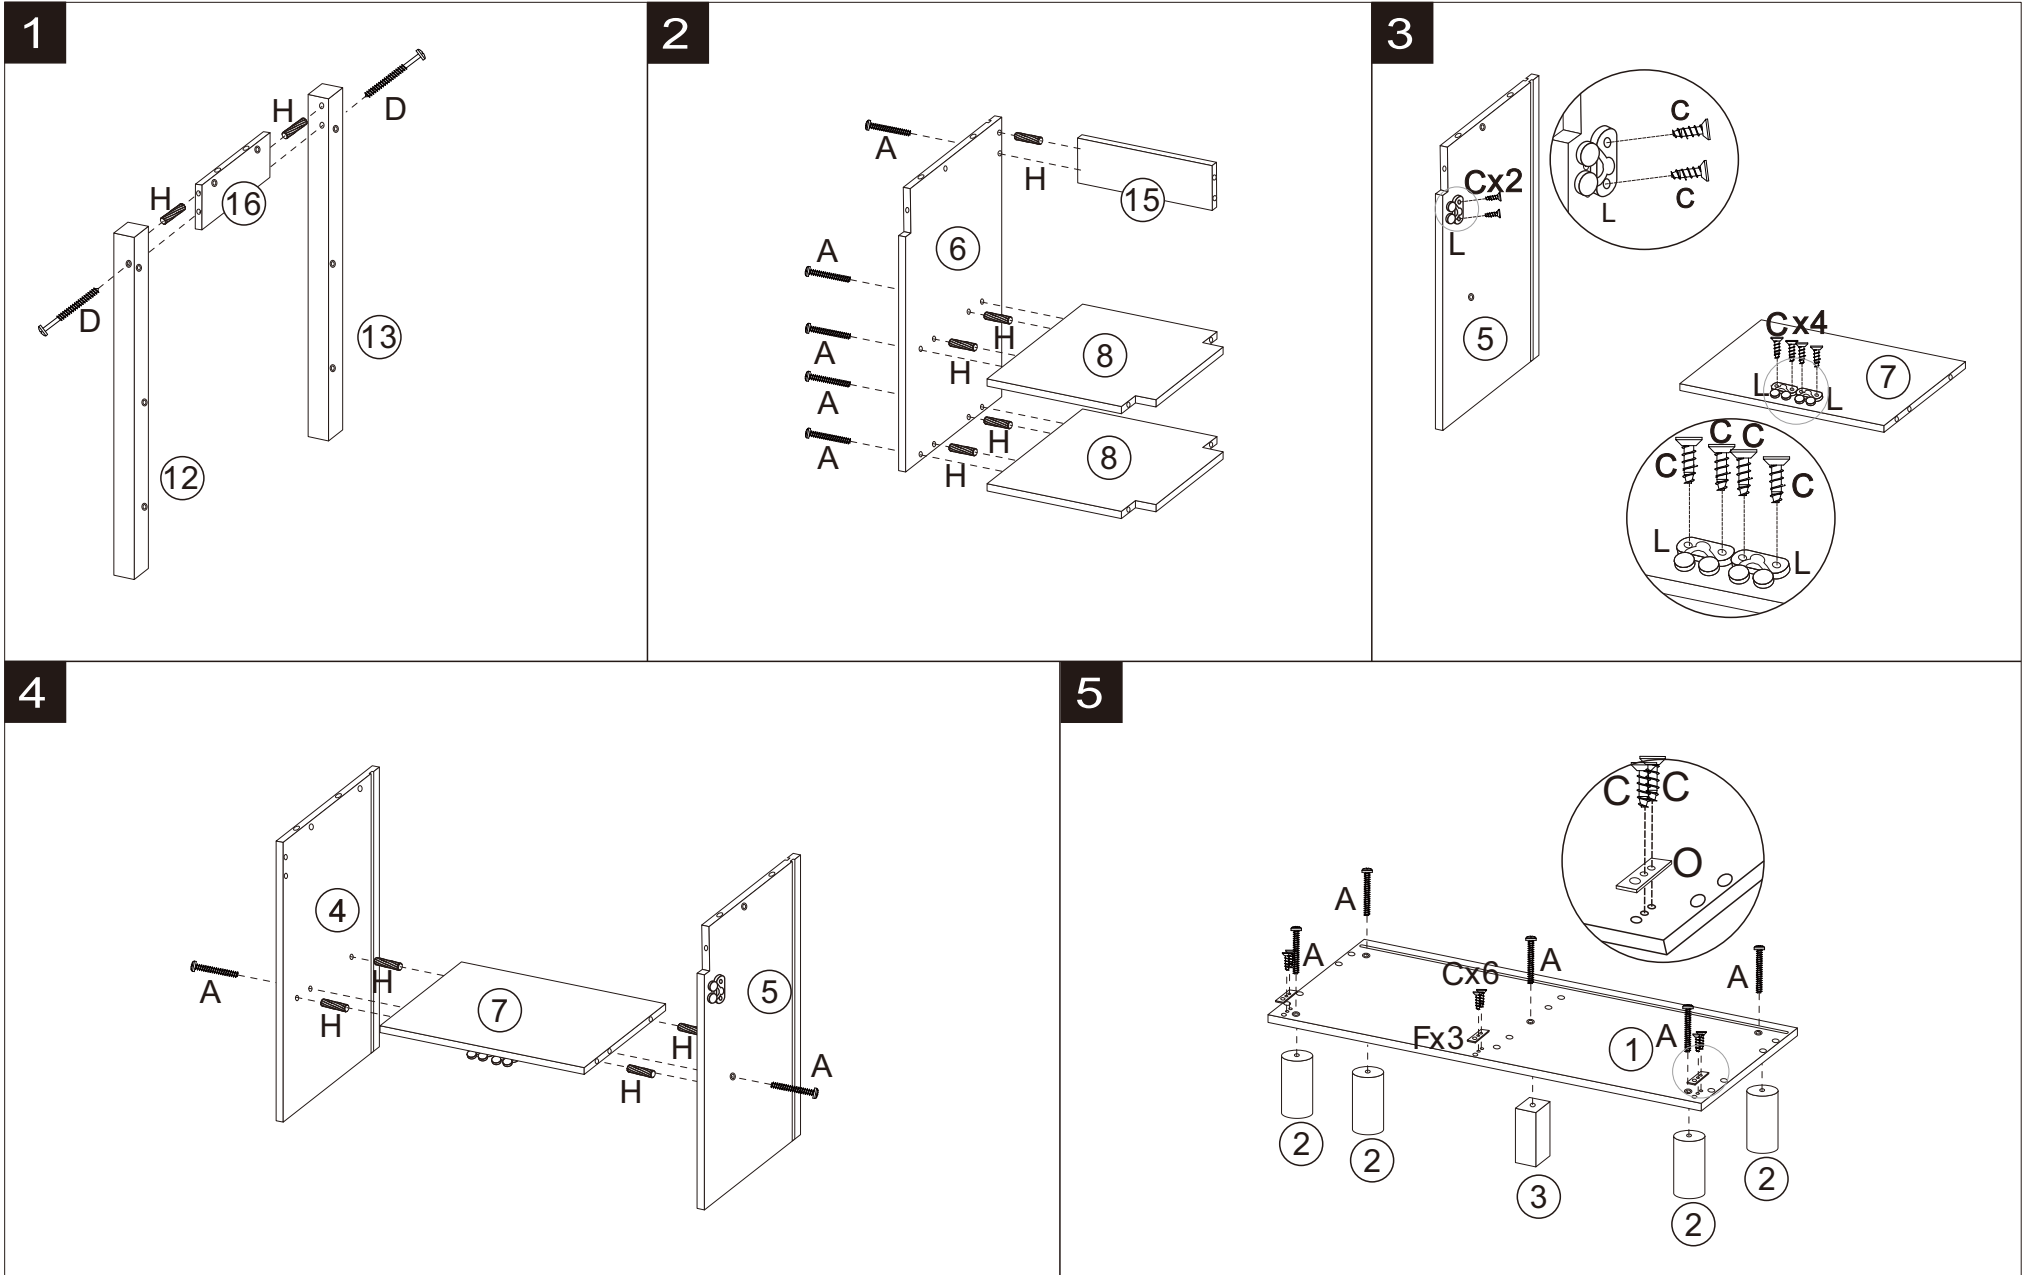

Assembly Instructions for Princess Kitchen

Keycode no.: 43457410