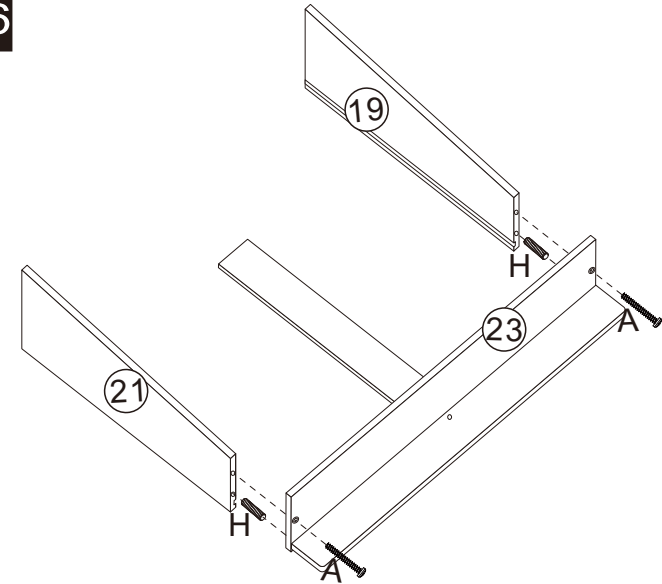

13

Assembly Instructions for Princess Kitchen

Keycode no.: 43457410

14

15

16

17

18