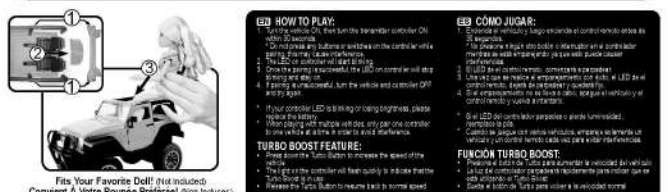

Stitch Jeep RC - 1:16 RC
F36065-0000-ISH-4L01A
Size: 420mm x 297mm - A3

Disney
Stitch

Final Output Approval
Signature: [Blank]
Date: [Blank]

Product description and safety warnings in Spanish. Includes 'Baterías', 'Cables', and 'Funcionamiento' sections.

Product description and safety warnings in French. Includes 'Batterie', 'Câbles', and 'Fonctionnement' sections.

Product description and safety warnings in English. Includes 'Batteries', 'Wiring', and 'Operation' sections.

- HOW TO PLAY: Step-by-step instructions for operating the car.
- COMO JUGAR: Spanish version of play instructions.
- COMMENT JOUER: French version of play instructions.
- FUNCTION TURBO BOOST: Detailed explanation of the turbo boost feature.

- TURBO BOOST FEATURE: Technical details about the turbo boost system.
- FUNCTION TURBO BOOST: Further details on turbo boost operation.
- TURBO BOOST-FUNCTION: Additional information on turbo boost.

INTRODUCTION SHEET MUST BE KEPT... (English/Chinese)

BATERIAS EN EL CONTROLADOR (Español) - BATTERY INSTALLATION INTO CONTROLLER (Español)

LA FECHA DE PRODUCCION DE ESTE PRODUCTO... (English/Chinese)

INSTALLATION OF BATTERIES INTO THE CONTROLLER (English)

COMBENZINA... (English/Chinese)

RESOLUCION DE PROBLEMAS (Español) - PROBLEM SOLVING (Español)

PROBLEMA / SOLUTION (English/Chinese)

PROBLEM / SOLUTION (English)