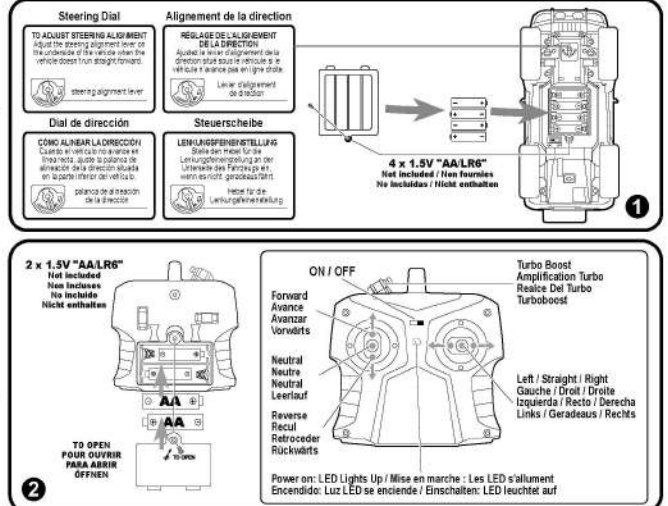

Stitch Jeep RC - 1:16 RC
F36065-0000-ISH-4L01A
Size: 420mm x 297mm - A3

Disney
Stitch

Final Output Approval
Signature: [Blank]
Date: [Blank]

Product description and safety warnings in Spanish. Includes 'Baterías', 'Cables', and 'Funcionamiento' sections.

Product description and safety warnings in French. Includes 'Batterie', 'Câbles', and 'Fonctionnement' sections.

Product description and safety warnings in English. Includes 'Batteries', 'Wiring', and 'Operation' sections.