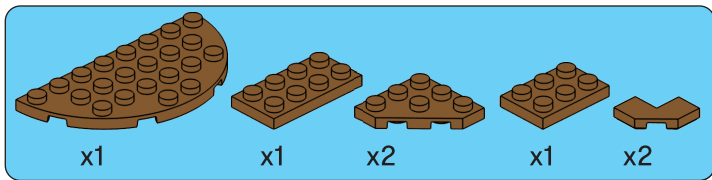

# Pirate Ship Instructions

6+  
years

Vehicle  
Series

351  
PIECES

Difficulty Level

K: 43-463-695 | T: 70-385-045

1

2