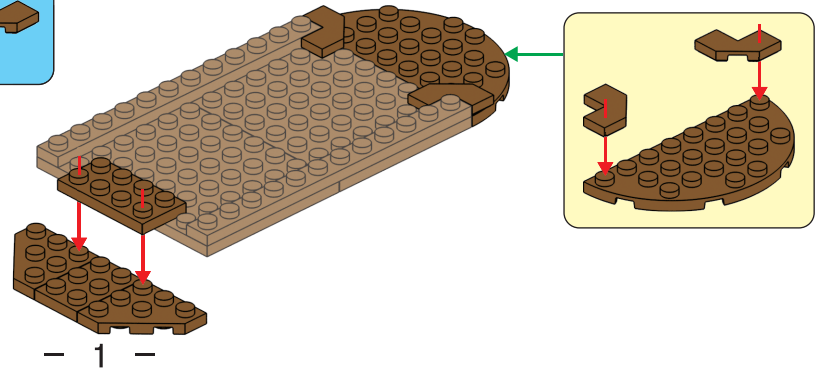

# Pirate Ship Instructions

6+  
years

Vehicle  
Series

351  
PIECES

Difficulty Level

K: 43-463-695 | T: 70-385-045

1

2