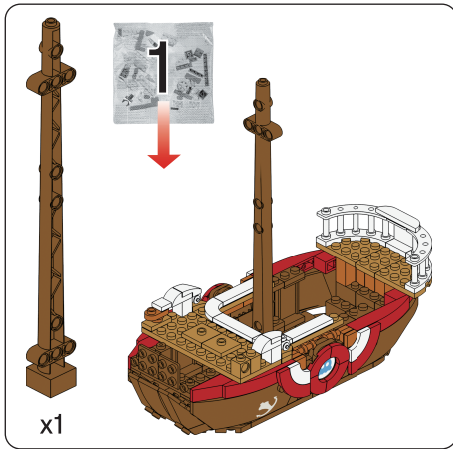

# Pirate Ship Instructions

6+  
years

Vehicle  
Series

351  
PIECES

Difficulty Level

K: 43-463-695 | T: 70-385-045

1

2