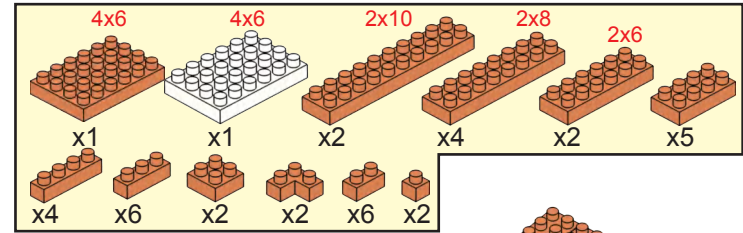

miniblocks

Jack Russell Terrier Instructions

12+
years

Animal
Series

1937
PIECES

Difficulty Level

K: 43463848 | T: 70385106

1