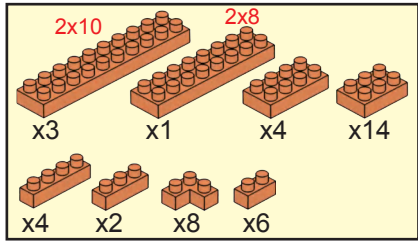

miniblocks

Jack Russell Terrier Instructions

12+
years

Animal
Series

1937
PIECES

Difficulty Level

K: 43463848 | T: 70385106

1