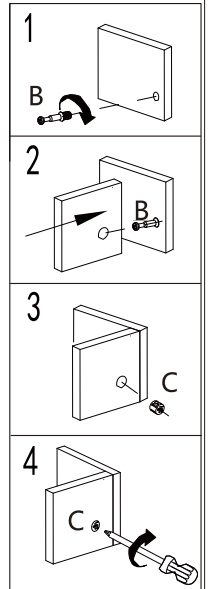

Assembly Instructions for Construction Table

Keycode no.: 43467426

CAUTION:

ADULT ASSEMBLY IS REQUIRED. HARDWARE CONTAINS SCREWS WITH FUNCTIONAL SHARP POINTS. KEEP UNASSEMBLED PARTS OUT OF REACH OF SMALL CHILDREN. ADULT SUPERVISION IS RECOMMENDED.

WARNING: DO NOT STAND ON THE STOOL. DO NOT STAND OR SIT ON THE TABLE. DO NOT USE THE PRODUCT AS A STEP LADDER. DO NOT USE THE PRODUCT UNLESS ALL BOLTS, SCREWS AND KNOBS ARE FIRMLY SECURED. CHECK AND TIGHTEN ALL PARTS REGULARLY. DISCONTINUE USE OF THE ITEM IF EXCESSIVE WEAR AND TEAR IS FOUND. MAXIMUM SAFE LOAD FOR STOOL: 30kg. MAXIMUM SAFE LOAD FOR TABLE: 5kg. MAXIMUM SAFE LOAD FOR TUB: 2kg.

WARNING

CHOKING HAZARD - SMALL PARTS.
NOT SUITABLE FOR CHILDREN UNDER 3 YEARS.

THIS IS A TOY TABLE SET,
PLEASE USE AS INTENDED.
FOR DOMESTIC USE ONLY.

Ax26	
Bx2	
Cx2	
Dx46	
Ex4	
Fx4	
Gx2	
Hx12	
Ix4	

4

5

6

7

1. Assemble ② to ⑥ and tighten screw C with screwdriver.

8 1. Assemble ② to ⑤ and tighten screw C with screwdriver.

10

9

11

12

13

14