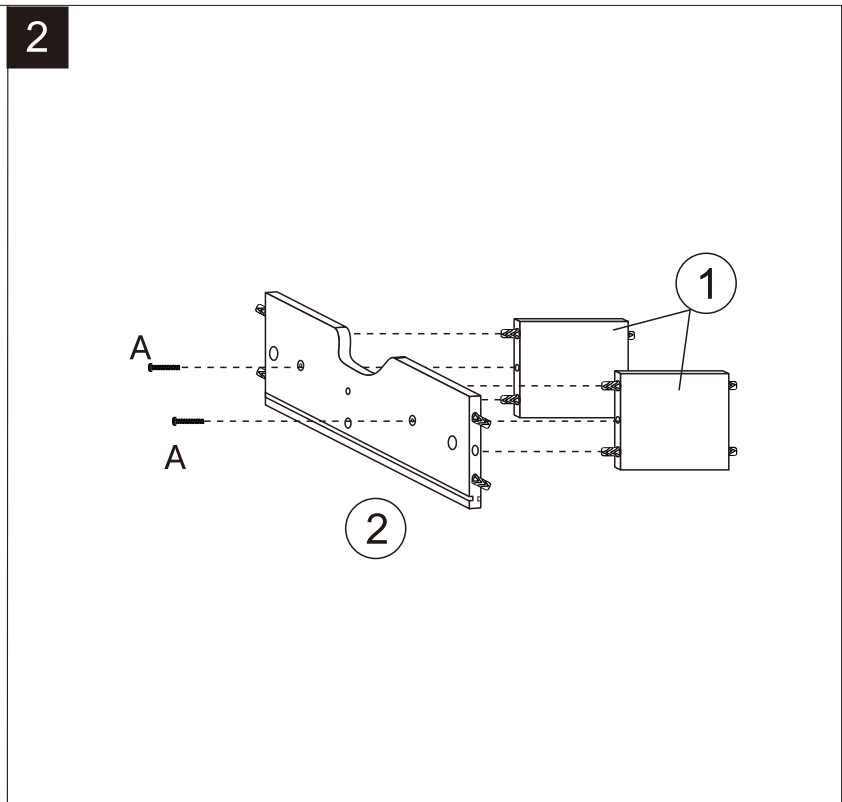

Assembly Instructions for Construction Table

Keycode no.: 43467426

CAUTION:

ADULT ASSEMBLY IS REQUIRED. HARDWARE CONTAINS SCREWS WITH FUNCTIONAL SHARP POINTS. KEEP UNASSEMBLED PARTS OUT OF REACH OF SMALL CHILDREN. ADULT SUPERVISION IS RECOMMENDED.

WARNING

CHOKING HAZARD - SMALL PARTS.
NOT SUITABLE FOR CHILDREN UNDER 3 YEARS.

THIS IS A TOY TABLE SET,
PLEASE USE AS INTENDED.
FOR DOMESTIC USE ONLY.

Ax26	
Bx2	
Cx2	
Dx46	
Ex4	
Fx4	
Gx2	
Hx12	
Ix4	

4

5

6

7

1. Assemble ② to ⑥ and tighten screw C with screwdriver.

8 1. Assemble ② to ⑤ and tighten screw C with screwdriver.

10

9

11

12

13

14