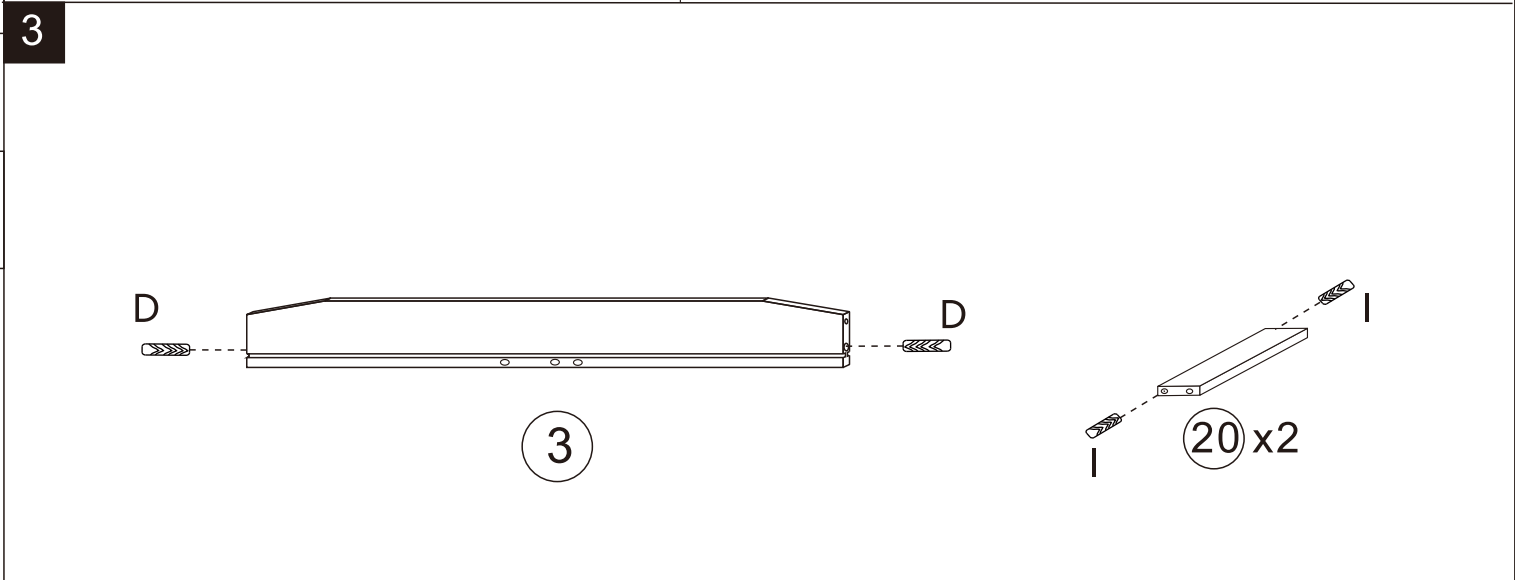

Assembly Instructions for Construction Table

Keycode no.: 43467426

CAUTION:

ADULT ASSEMBLY IS REQUIRED. HARDWARE CONTAINS SCREWS WITH FUNCTIONAL SHARP POINTS. KEEP UNASSEMBLED PARTS OUT OF REACH OF SMALL CHILDREN. ADULT SUPERVISION IS RECOMMENDED.

WARNING

CHOKING HAZARD - SMALL PARTS.
NOT SUITABLE FOR CHILDREN UNDER 3 YEARS.

THIS IS A TOY TABLE SET,
PLEASE USE AS INTENDED.
FOR DOMESTIC USE ONLY.

Ax26	
Bx2	
Cx2	
Dx46	
Ex4	
Fx4	
Gx2	
Hx12	
Ix4	

4

5

6

7