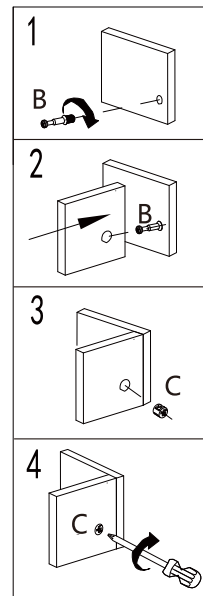

Assembly Instructions for Construction Table

Keycode no.: 43467426

CAUTION:

ADULT ASSEMBLY IS REQUIRED. HARDWARE CONTAINS SCREWS WITH FUNCTIONAL SHARP POINTS. KEEP UNASSEMBLED PARTS OUT OF REACH OF SMALL CHILDREN. ADULT SUPERVISION IS RECOMMENDED.

WARNING: DO NOT STAND ON THE STOOL. DO NOT STAND OR SIT ON THE TABLE. DO NOT USE THE PRODUCT AS A STEP LADDER. DO NOT USE THE PRODUCT UNLESS ALL BOLTS, SCREWS AND KNOBS ARE FIRMLY SECURED. CHECK AND TIGHTEN ALL PARTS REGULARLY. DISCONTINUE USE OF THE ITEM IF EXCESSIVE WEAR AND TEAR IS FOUND. MAXIMUM SAFE LOAD FOR STOOL: 30kg. MAXIMUM SAFE LOAD FOR TABLE: 5kg. MAXIMUM SAFE LOAD FOR TUB: 2kg.

WARNING

CHOKING HAZARD - SMALL PARTS.
NOT SUITABLE FOR CHILDREN UNDER 3 YEARS.

THIS IS A TOY TABLE SET,
PLEASE USE AS INTENDED.
FOR DOMESTIC USE ONLY.

Ax26	
Bx2	
Cx2	
Dx46	
Ex4	
Fx4	
Gx2	
Hx12	
Ix4	

4

5

6

7

1. Assemble ② to ⑥ and tighten screw C with screwdriver.

8 1. Assemble ② to ⑤ and tighten screw C with screwdriver.

10

9

11

12

13

14