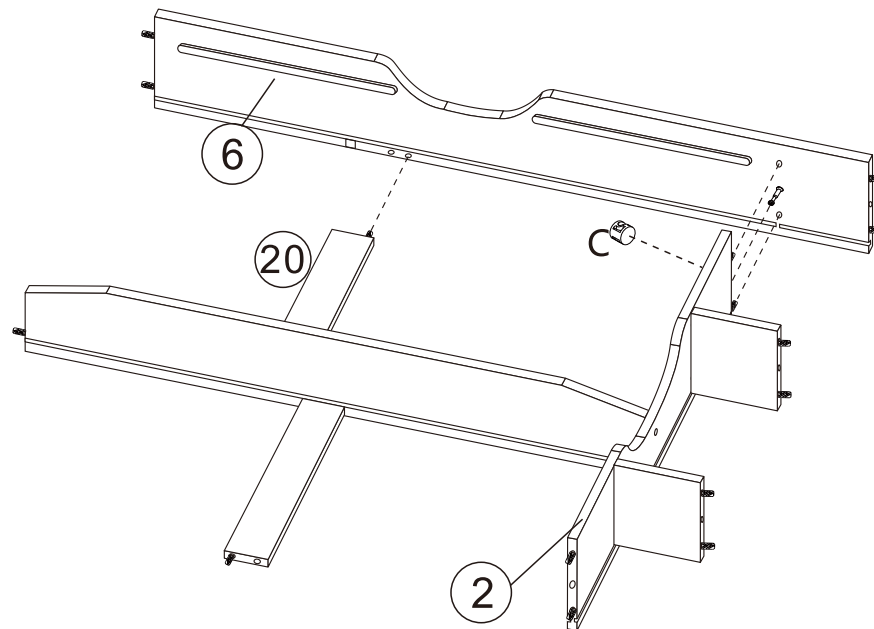

WARNING

CHOKING HAZARD - SMALL PARTS.
NOT SUITABLE FOR CHILDREN UNDER 3 YEARS.

THIS IS A TOY TABLE SET,
PLEASE USE AS INTENDED.
FOR DOMESTIC USE ONLY.

Ax26	
Bx2	
Cx2	
Dx46	
Ex4	
Fx4	
Gx2	
Hx12	
Ix4	

4

5

6

7

1. Assemble ② to ⑥ and tighten screw C with screwdriver.

8 1. Assemble ② to ⑤ and tighten screw C with screwdriver.

10

9

11

12

13

14