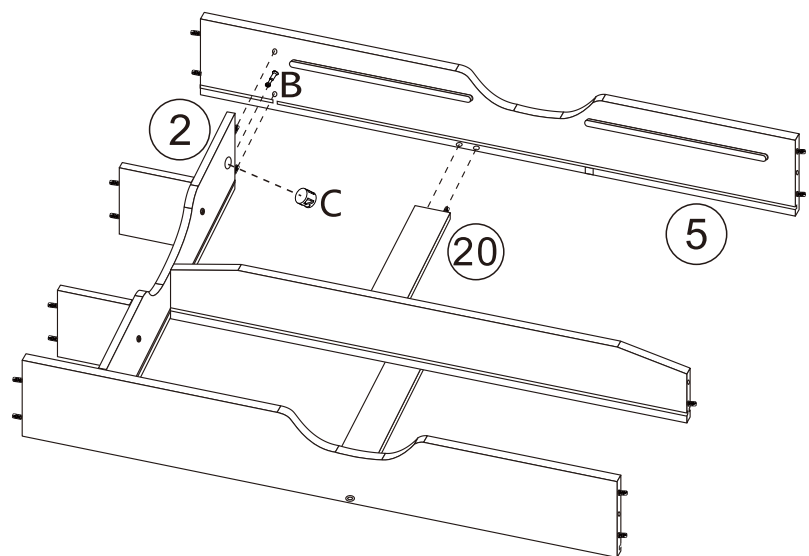

WARNING

CHOKING HAZARD - SMALL PARTS.
NOT SUITABLE FOR CHILDREN UNDER 3 YEARS.

THIS IS A TOY TABLE SET,
PLEASE USE AS INTENDED.
FOR DOMESTIC USE ONLY.

Ax26	
Bx2	
Cx2	
Dx46	
Ex4	
Fx4	
Gx2	
Hx12	
Ix4	

4

5

6

7

1. Assemble ② to ⑥ and tighten screw C with screwdriver.

8 1. Assemble ② to ⑤ and tighten screw C with screwdriver.

10

9

11

12

13

14