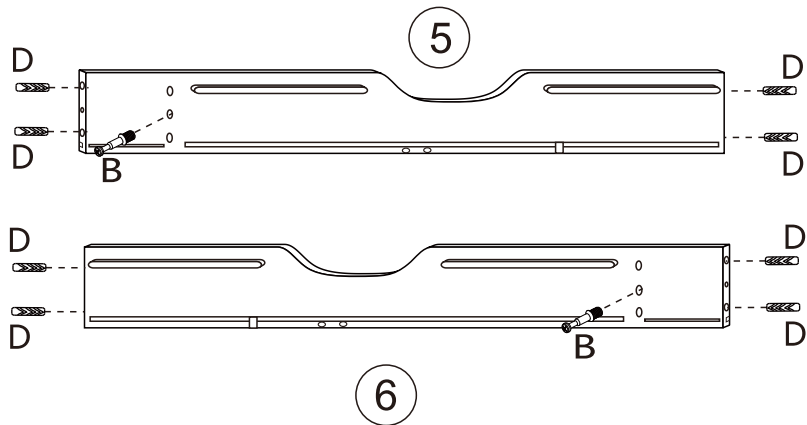

WARNING

CHOKING HAZARD - SMALL PARTS.
NOT SUITABLE FOR CHILDREN UNDER 3 YEARS.

THIS IS A TOY TABLE SET,
PLEASE USE AS INTENDED.
FOR DOMESTIC USE ONLY.

Ax26	
Bx2	
Cx2	
Dx46	
Ex4	
Fx4	
Gx2	
Hx12	
Ix4	

4

5

6

7

1. Assemble ② to ⑥ and tighten screw C with screwdriver.

8 1. Assemble ② to ⑤ and tighten screw C with screwdriver.

10

9

11

12

13

14