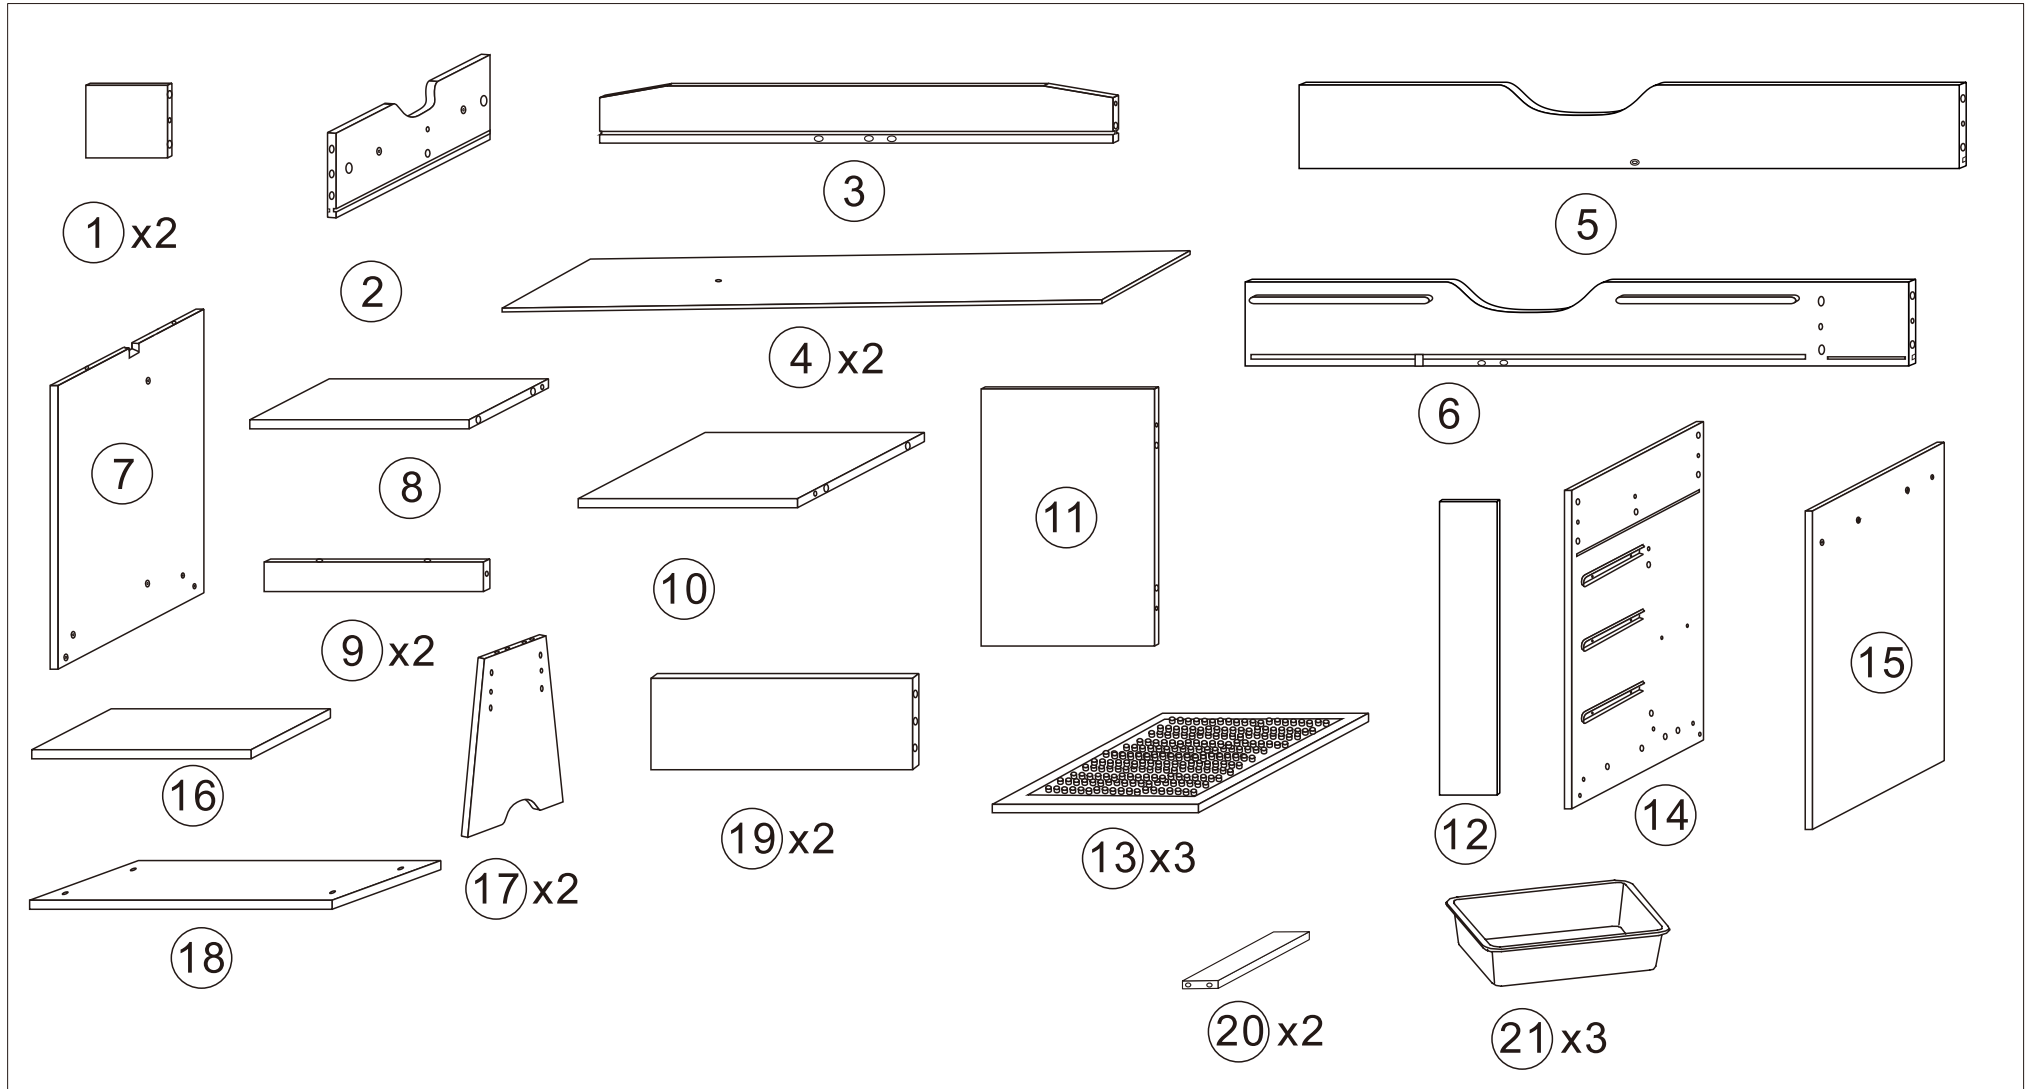

Assembly Instructions for Construction Table

Keycode no.: 43467426

CAUTION:

ADULT ASSEMBLY IS REQUIRED. HARDWARE CONTAINS SCREWS WITH FUNCTIONAL SHARP POINTS. KEEP UNASSEMBLED PARTS OUT OF REACH OF SMALL CHILDREN. ADULT SUPERVISION IS RECOMMENDED.

WARNING

CHOKING HAZARD - SMALL PARTS.
NOT SUITABLE FOR CHILDREN UNDER 3 YEARS.

THIS IS A TOY TABLE SET,
PLEASE USE AS INTENDED.
FOR DOMESTIC USE ONLY.

Ax26	
Bx2	
Cx2	
Dx46	
Ex4	
Fx4	
Gx2	
Hx12	
Ix4	

4

5

6

7