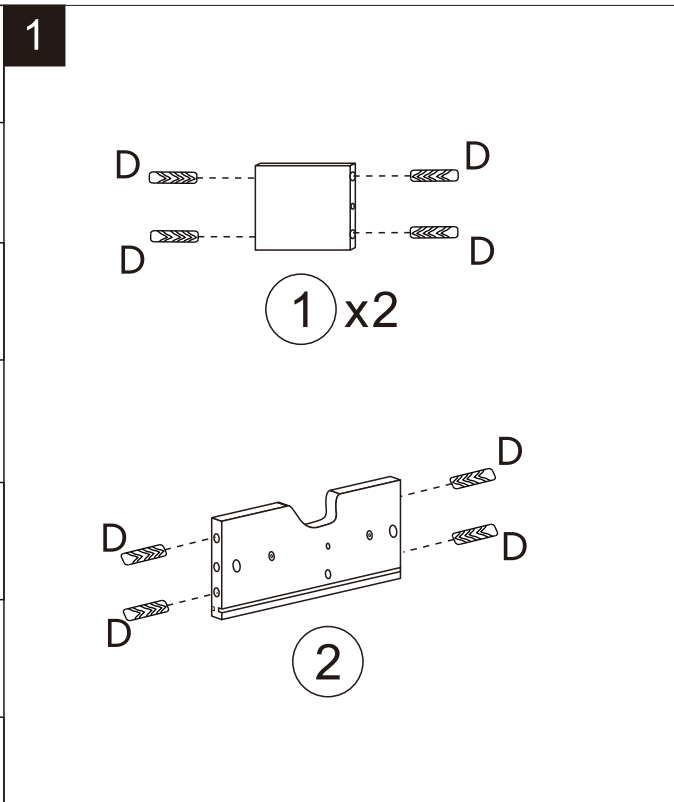

Assembly Instructions for Construction Table

Keycode no.: 43467426

CAUTION:

ADULT ASSEMBLY IS REQUIRED. HARDWARE CONTAINS SCREWS WITH FUNCTIONAL SHARP POINTS. KEEP UNASSEMBLED PARTS OUT OF REACH OF SMALL CHILDREN. ADULT SUPERVISION IS RECOMMENDED.

WARNING

CHOKING HAZARD - SMALL PARTS.
NOT SUITABLE FOR CHILDREN UNDER 3 YEARS.

THIS IS A TOY TABLE SET,
PLEASE USE AS INTENDED.
FOR DOMESTIC USE ONLY.

Ax26	
Bx2	
Cx2	
Dx46	
Ex4	
Fx4	
Gx2	
Hx12	
Ix4	

4

5

6

7

1. Assemble ② to ⑥ and tighten screw C with screwdriver.

8 1. Assemble ② to ⑤ and tighten screw C with screwdriver.

10

9

11

12

13

14