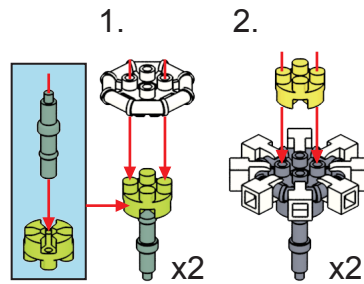

50

51

52

53

Example

Adjustable height

The diagram illustrates the adjustable height mechanism. It shows a grey Technic axle with a yellow motor and a pink flower head. The axle is shown in two states: a shorter state and a longer state. Red arrows indicate the movement of the axle segments, showing how they can be extended or retracted to adjust the height of the assembly.