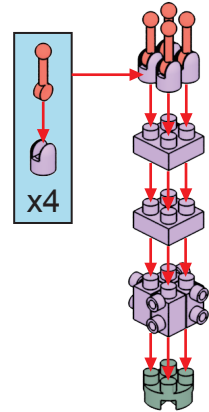

miniblocks

Flower Vase Set Instructions

6+
years

Flower
Series

336
PIECES

Difficulty Level

K: 43468812 | T: 70385236

5