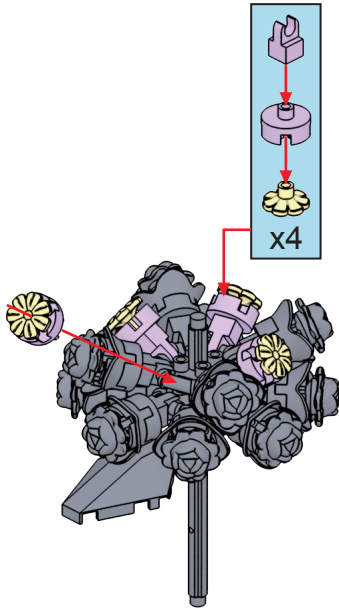

1.

2.

22

23

24

25

26

27

28

29

30

31

32

33

34

35

50

51

52

53

Example

Adjustable height

The diagram illustrates the adjustable height mechanism. It shows a grey Technic axle with a yellow motor and a pink flower head. The axle is shown in two states: a shorter state and a longer state. Red arrows indicate the movement of the axle segments, showing how they can be extended or retracted to adjust the height of the assembly.