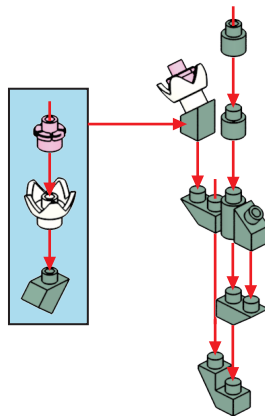

42

43

44

45

46

47

48

49

50

51

52

53

Example

Adjustable height

The diagram illustrates the adjustable height mechanism. It shows a grey Technic axle with a yellow motor and a pink flower head. The axle is shown in two states: a shorter state and a longer state. Red arrows indicate the movement of the axle segments, showing how they can be extended or retracted to adjust the height of the assembly.