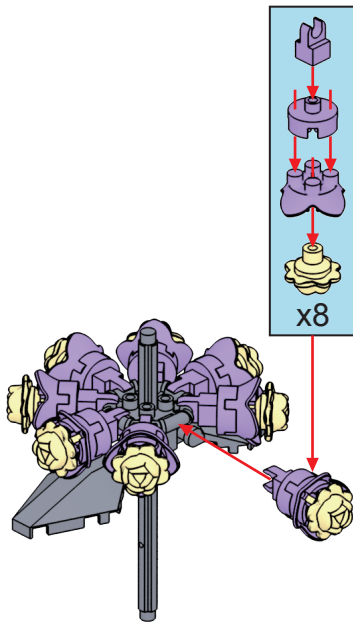

1.

2.

22

23

24

25

26

27

28

29

30

31

32

33

34

35

36

37

39

27

33

- 10 -

40

41

50

51

52

53

Example

Adjustable height

The diagram illustrates the adjustable height mechanism. It shows a grey Technic axle with a yellow motor and a pink flower head. The axle is shown in two states: a shorter state and a longer state. Red arrows indicate the movement of the axle segments, showing how they can be extended or retracted to adjust the height of the assembly.