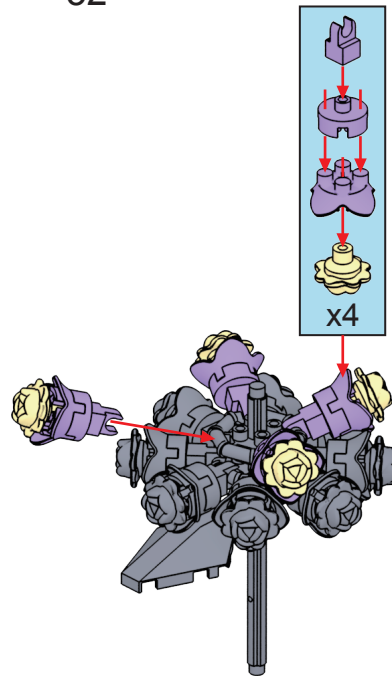

1.

2.

22

23

24

25

26

27

28

29

30

31

32

33

34

35

36

37

39

27

33

- 10 -

40

41

50

51

52

53

Example

Adjustable height

The diagram illustrates the adjustable height mechanism. It shows a grey Technic axle with a yellow motor and a pink flower head. The axle is shown in two states: a shorter state and a longer state. Red arrows indicate the movement of the axle segments, showing how they can be extended or retracted to adjust the height of the assembly.