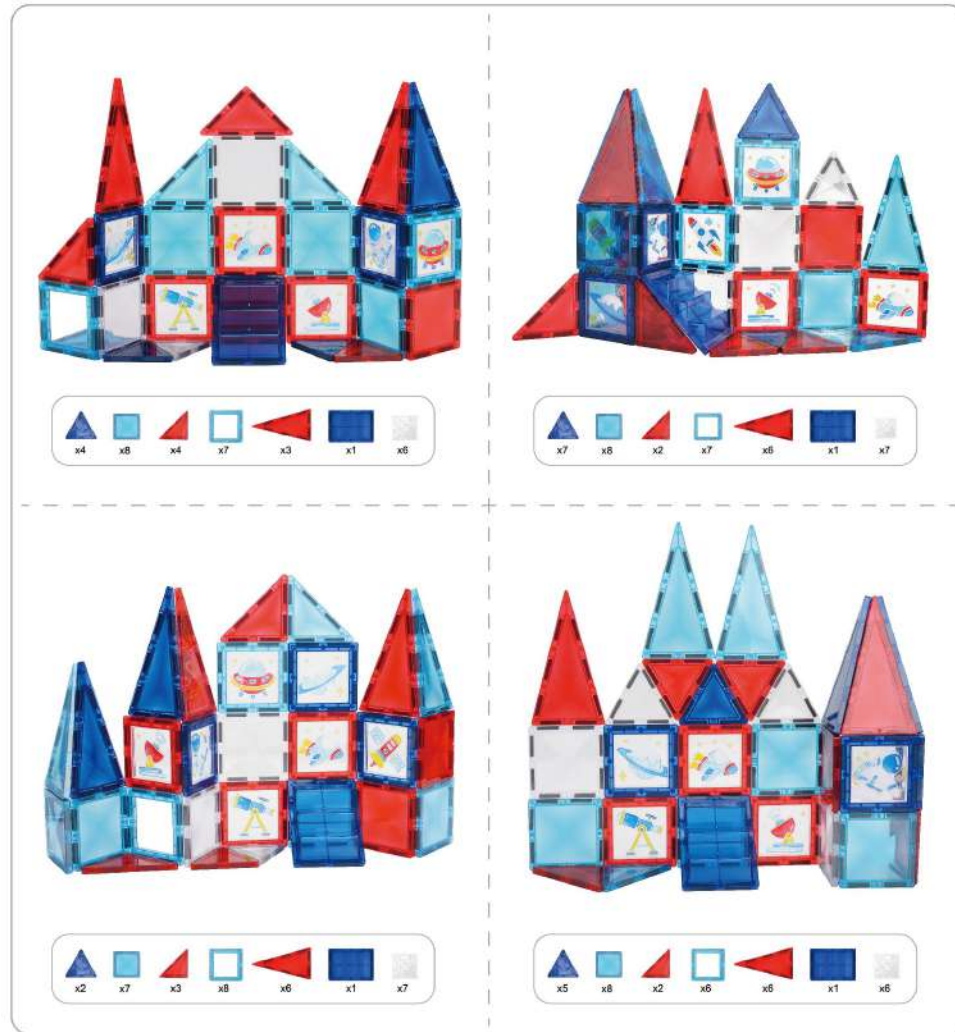

Card Block Coloring

WARNING: CHOKING HAZARD - SMALL PARTS. NOT FOR CHILDREN UNDER 3 YEARS.