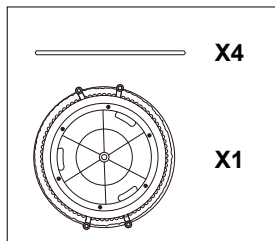

Assembly Instructions

K: 43482504 | T: 70232189 CLEAR RIB 2 TIER TURNTABLE

Notes: Adult assembly required. Check and tighten all parts regularly. Wipe clean with a soft damp cloth. For indoor and domestic use.

MAXIMUM SAFE LOAD: 2kg each tier, 4kgs in total.

Hardware list

	A	4PCS		B	2PCS
	C	1PC		D	1PC

STEP 1

STEP 2

STEP 3