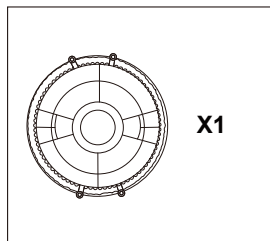

MAXIMUM SAFE LOAD: 2kg each tier, 4kgs in total.

Hardware list

	A	4PCS		B	2PCS
	C	1PC		D	1PC

STEP 1

STEP 2

STEP 3