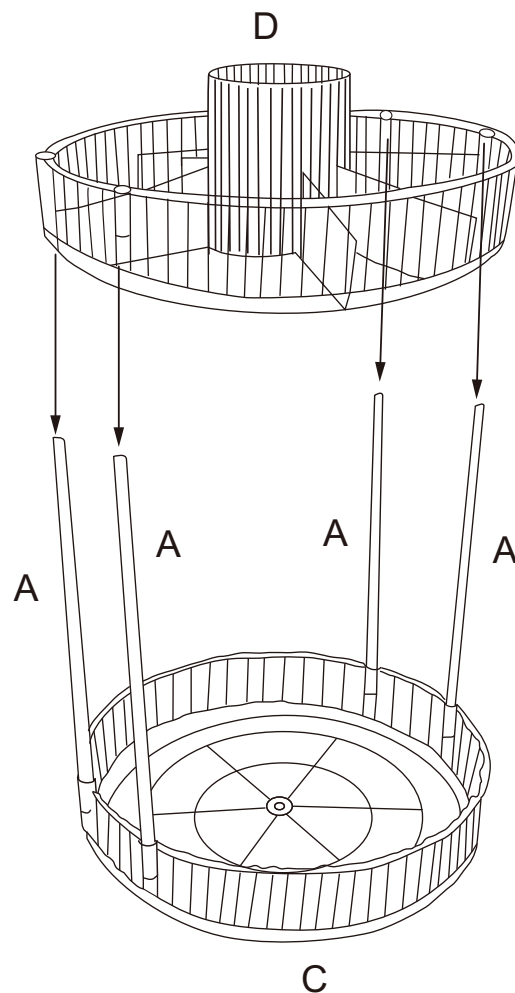

Assembly Instructions

K: 43482504 | T: 70232189 CLEAR RIB 2 TIER TURNTABLE

Notes: Adult assembly required. Check and tighten all parts regularly. Wipe clean with a soft damp cloth. For indoor and domestic use.

MAXIMUM SAFE LOAD: 2kg each tier, 4kgs in total.

Hardware list

	A	4PCS		B	2PCS
	C	1PC		D	1PC

STEP 1

STEP 2

STEP 3