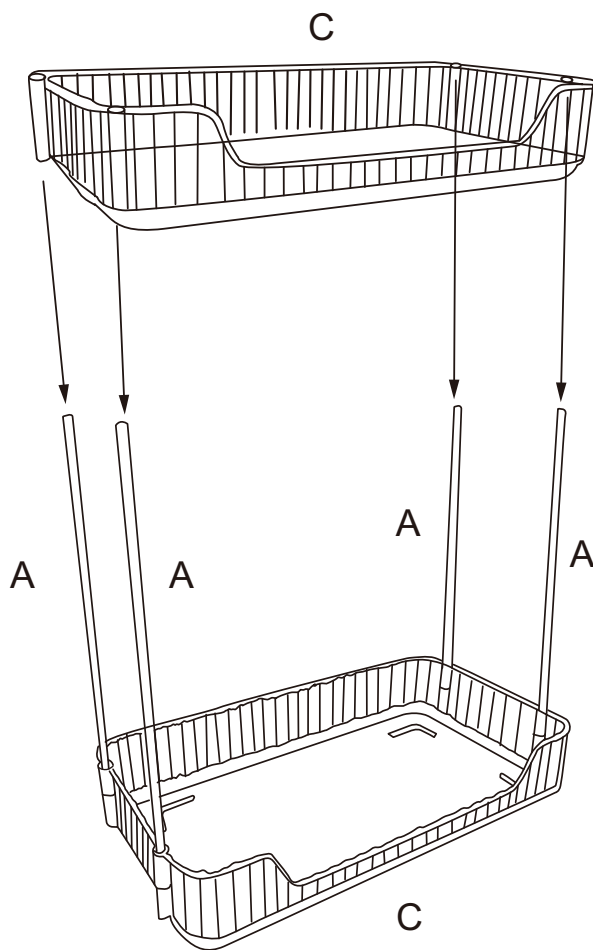

Assembly Instructions

K: 43482511 | T: 70232196 CLEAR RIB 2 TIER SHELF

Notes: Adult assembly required. Check and tighten all parts regularly. Wipe clean with a soft damp cloth. For indoor and domestic use.

MAXIMUM SAFE LOAD: 2kg each tier, 4kgs in total.

Hardware list

	A	4PCS		C	2PCS
	B	2PCS			

STEP 1

STEP 2

STEP 3