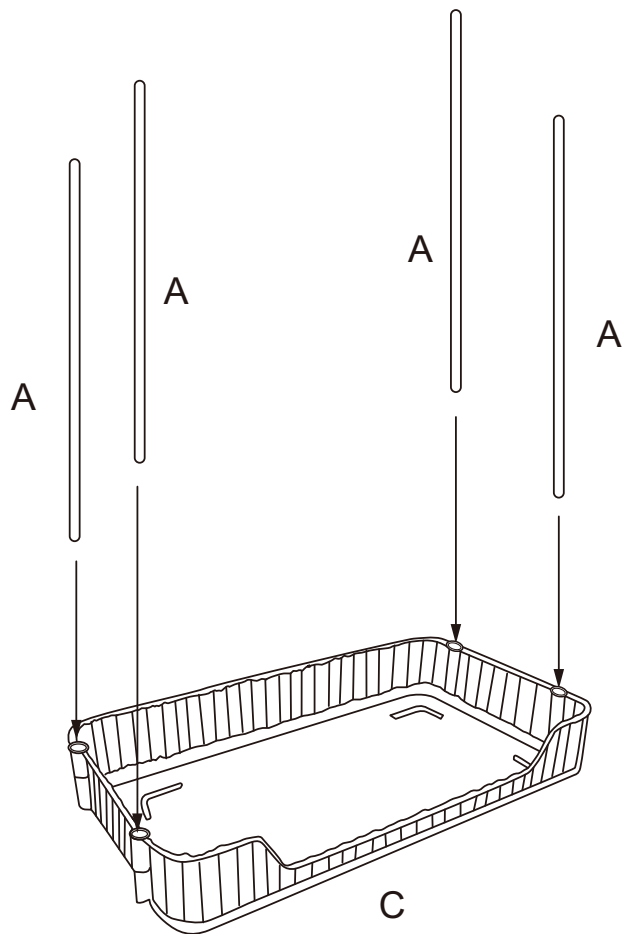

Assembly Instructions

K: 43482511 | T: 70232196 CLEAR RIB 2 TIER SHELF

Notes: Adult assembly required. Check and tighten all parts regularly. Wipe clean with a soft damp cloth. For indoor and domestic use.

MAXIMUM SAFE LOAD: 2kg each tier, 4kgs in total.

Hardware list

	A	4PCS		C	2PCS
	B	2PCS			

STEP 1

STEP 2

STEP 3