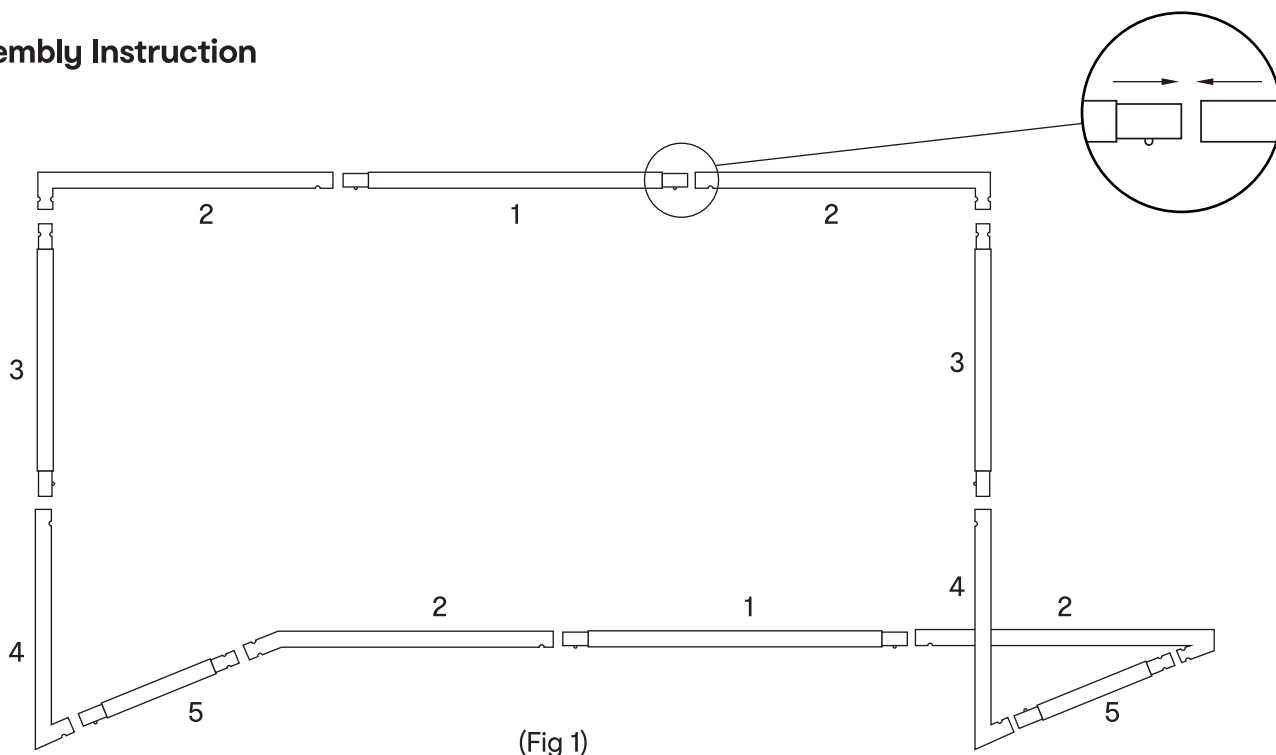

5. Pipe
x 2pcs

6. Pipe
x 2pcs

7. Pipe
x 2pcs

8. Net
x 2pcs

9. Buckle
x 22pcs

10. Earth Nails
x 8pcs

11. Nut
x 4pcs

12. Bolt
x 4pcs

13. Washer
x 4pcs

14. Hex Key
x 1pc

Assembly Instruction

(Fig 1)

Step 1:
Assemble the main frame: please refer to above image (Fig. 1) to assemble each part in its position.

Step 2: Assemble the rear support frame: please refer to below image (Fig. 2) to assemble each part in its position, using the hex key(Part 14) to tighten the nut(Part 11)/the bolt(Part 12)/the washer(Part 13) clockwise.

(Fig 2)

Step 3: Use buckle (Part 9) to assemble the Net (Part 8) on the frame, please refer to below image (Fig 3), and then fix the goal with the earth nail (Part 10).

(Fig 3)

Warning

1. CHOKING HAZARD, small part. Not for children under 3 years.
2. Requires adult assembly only. Use only under adult supervision.