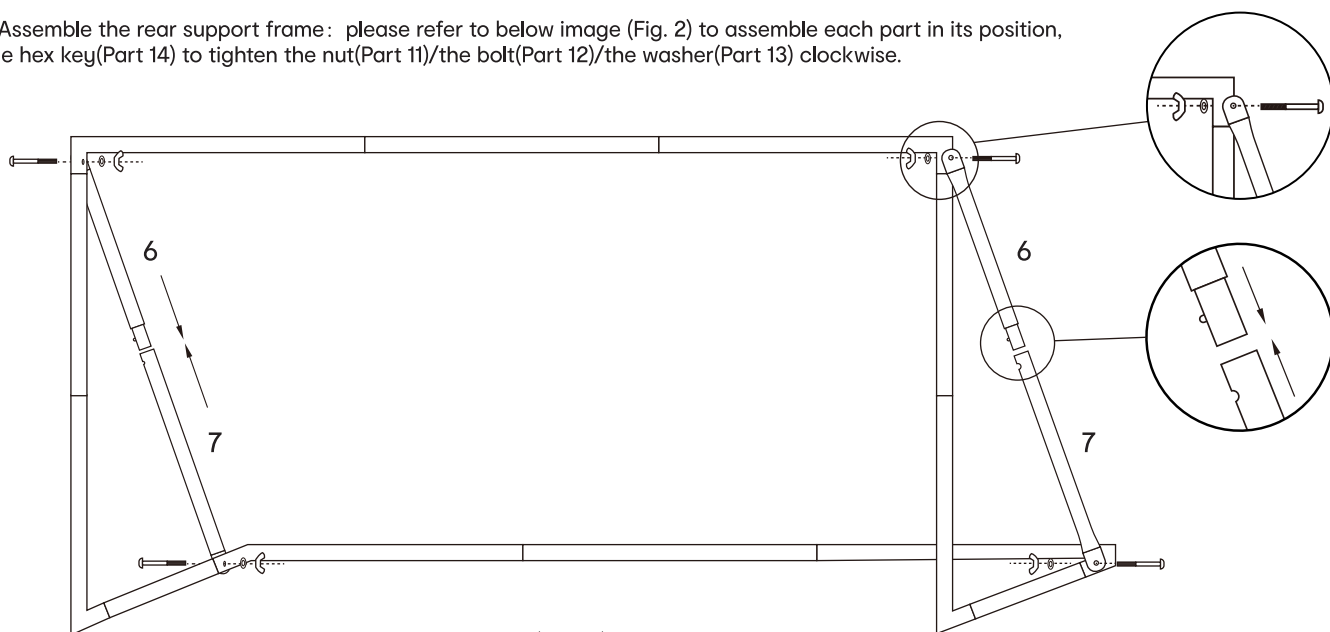

13. Washer
x 4pcs

14. Hex Key
x 1pc

Assembly Instruction

(Fig 1)

Step 1:
Assemble the main frame: please refer to above image (Fig. 1) to assemble each part in its position.

Step 2: Assemble the rear support frame: please refer to below image (Fig. 2) to assemble each part in its position, using the hex key(Part 14) to tighten the nut(Part 11)/the bolt(Part 12)/the washer(Part 13) clockwise.

(Fig 2)

Step 3: Use buckle (Part 9) to assemble the Net (Part 8) on the frame, please refer to below image (Fig 3), and then fix the goal with the earth nail (Part 10).

(Fig 3)

Warning

1. CHOKING HAZARD, small part. Not for children under 3 years.
2. Requires adult assembly only. Use only under adult supervision.