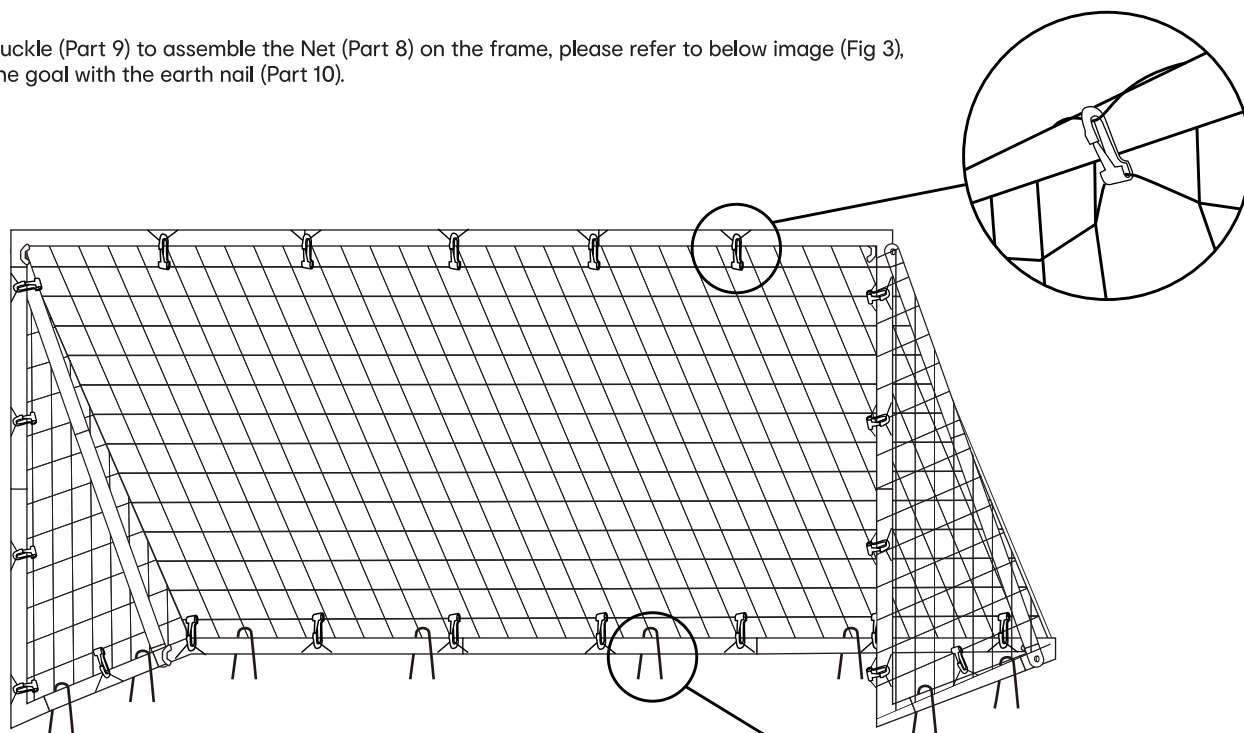

13. Washer
x 4pcs

14. Hex Key
x 1pc

Assembly Instruction

(Fig 1)

Step 1:
Assemble the main frame: please refer to above image (Fig. 1) to assemble each part in its position.

Step 2: Assemble the rear support frame: please refer to below image (Fig. 2) to assemble each part in its position, using the hex key(Part 14) to tighten the nut(Part 11)/the bolt(Part 12)/the washer(Part 13) clockwise.

(Fig 2)

Step 3: Use buckle (Part 9) to assemble the Net (Part 8) on the frame, please refer to below image (Fig 3), and then fix the goal with the earth nail (Part 10).

(Fig 3)

Warning

1. CHOKING HAZARD, small part. Not for children under 3 years.
2. Requires adult assembly only. Use only under adult supervision.