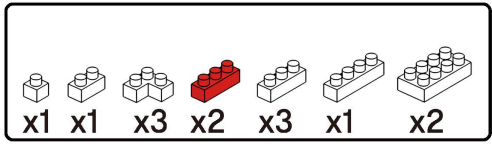

miniblocks

Lion Dance Instructions

12+
years

Animal
Series

2790
PIECES

Difficulty Level

K: 43-486-045 | T: 70-411-270

1