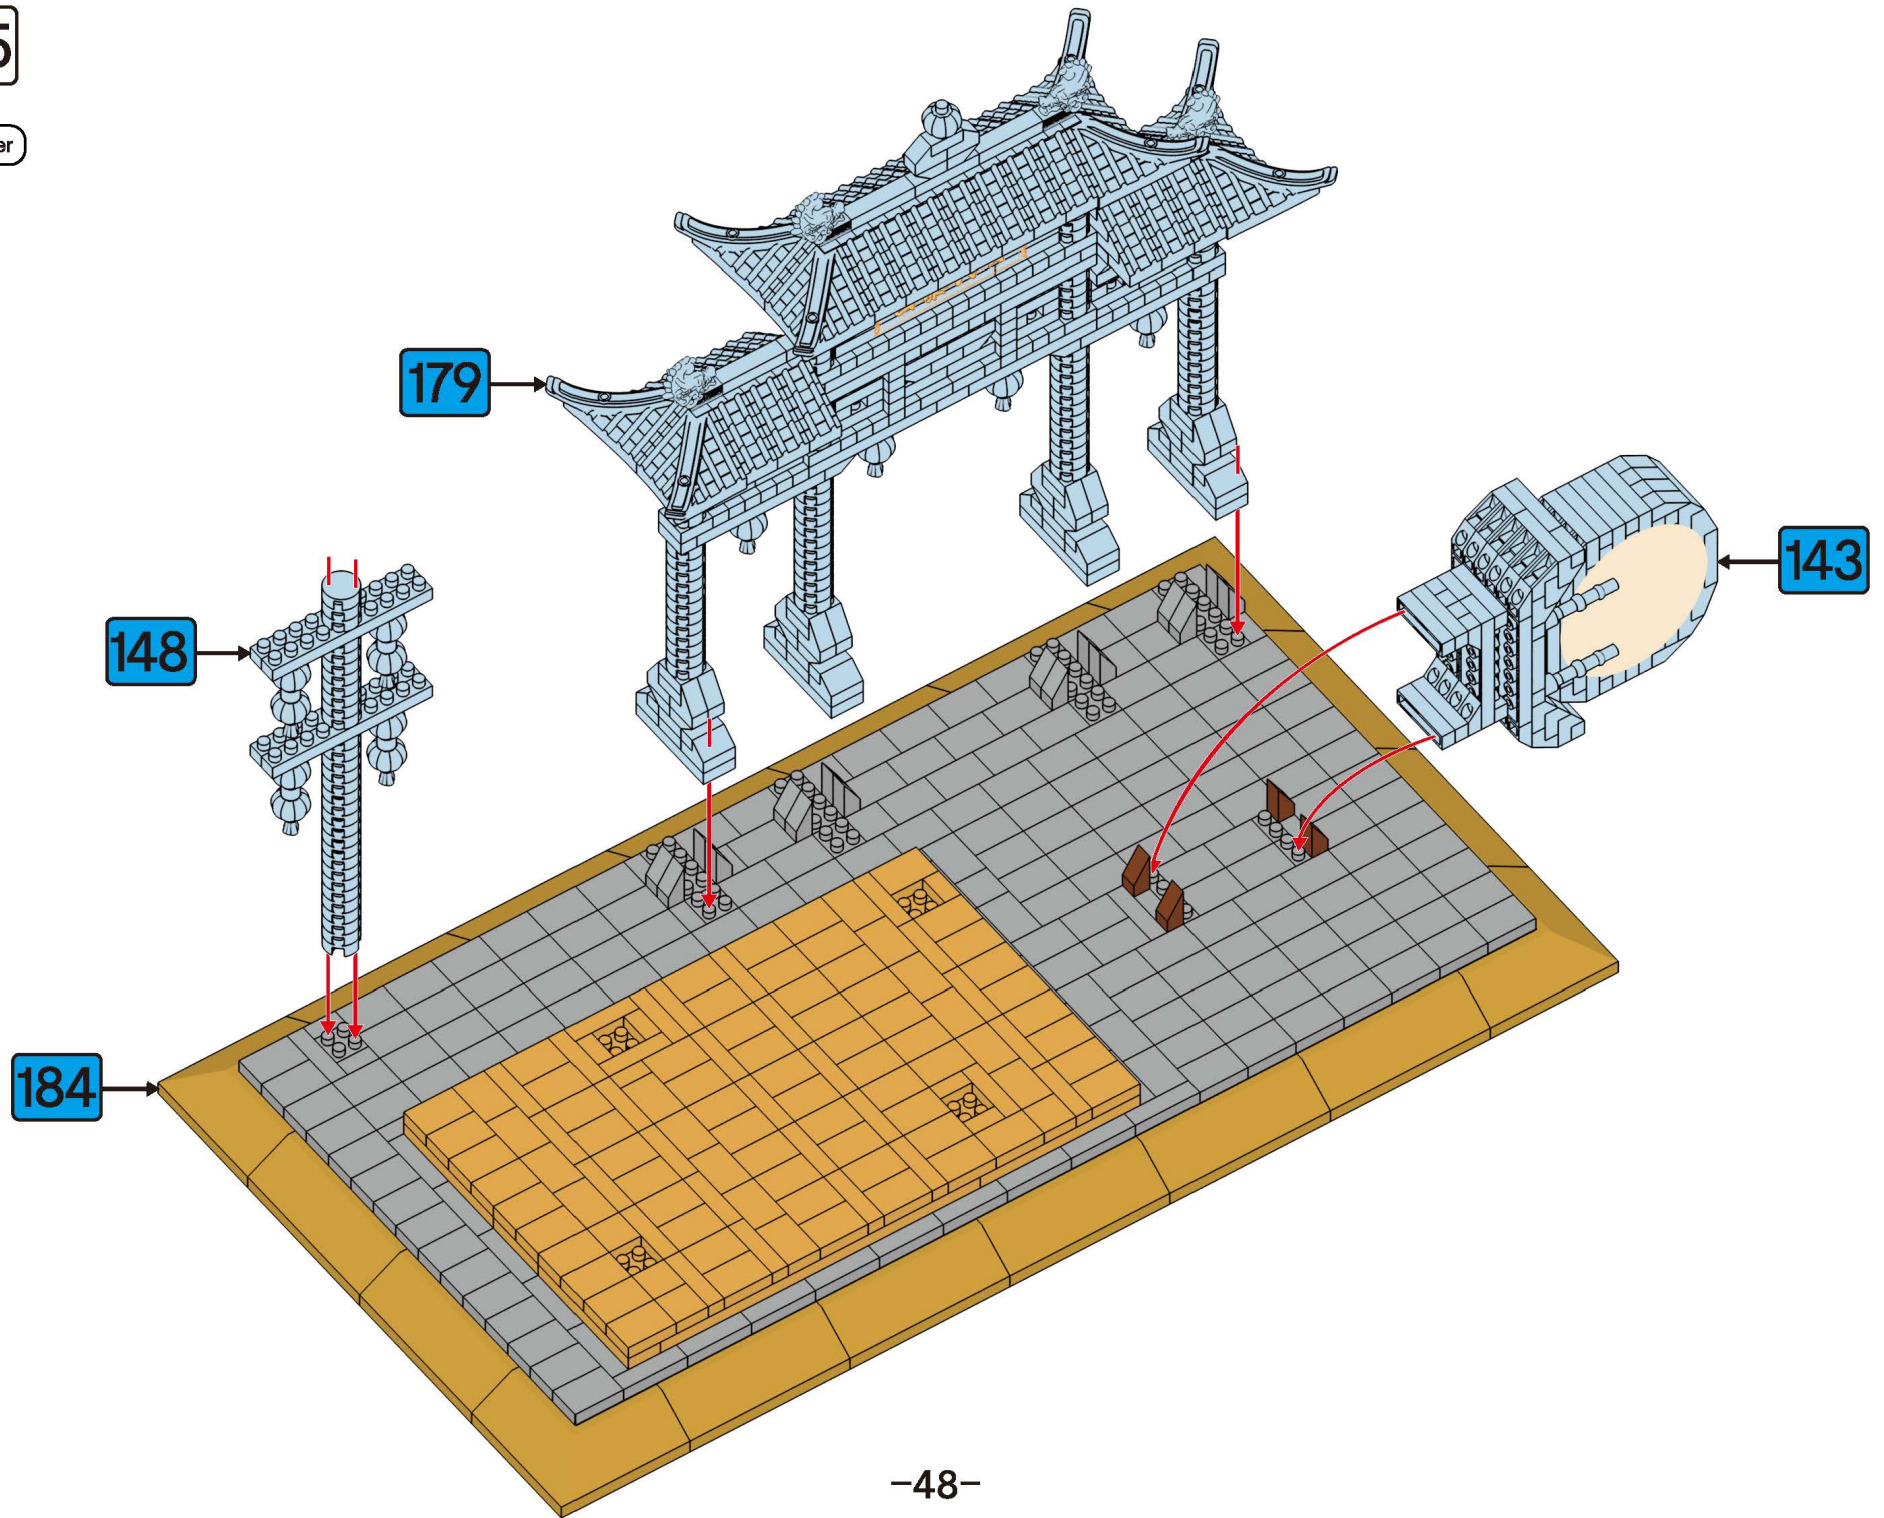

180

182

181

- x16
- x4
- x6
- x4
- x80
- x29

183

flip over

184 flip over

185

flip over

129

185

miniblocks

Lion Dance Instructions

12+
years

 **WARNING: CHOKING HAZARD**
SMALL PARTS. NOT FOR CHILDREN UNDER 3 YEARS.

ADULT ASSISTANCE IS RECOMMENDED.
PRODUCT MAY VARY SLIGHTLY FROM IMAGE SHOWN.