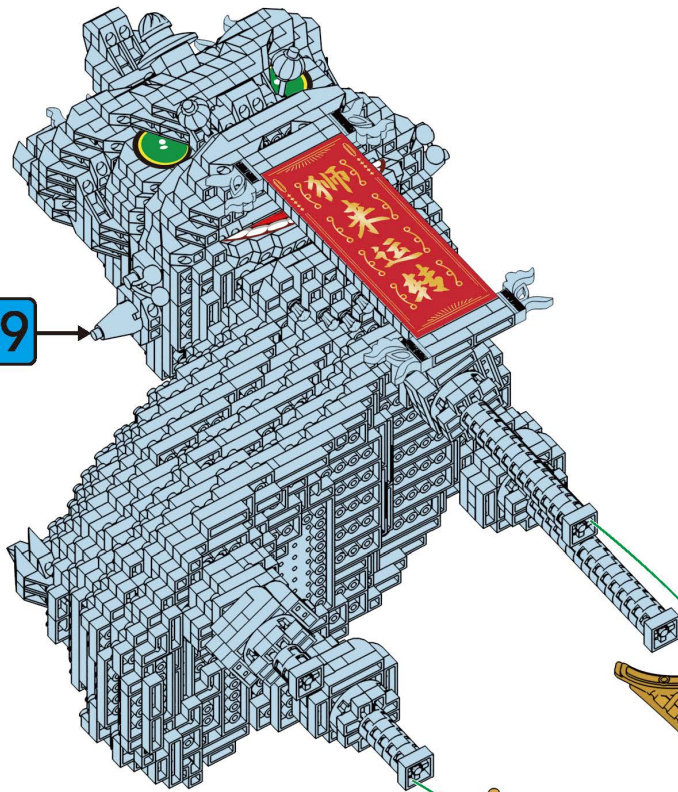

180

182

181

- x16
- x4
- x6
- x4
- x80
- x29

183

flip over

184 flip over

185

flip over

129

185

miniblocks

Lion Dance Instructions

12+
years

 **WARNING: CHOKING HAZARD**
SMALL PARTS. NOT FOR CHILDREN UNDER 3 YEARS.

ADULT ASSISTANCE IS RECOMMENDED.
PRODUCT MAY VARY SLIGHTLY FROM IMAGE SHOWN.