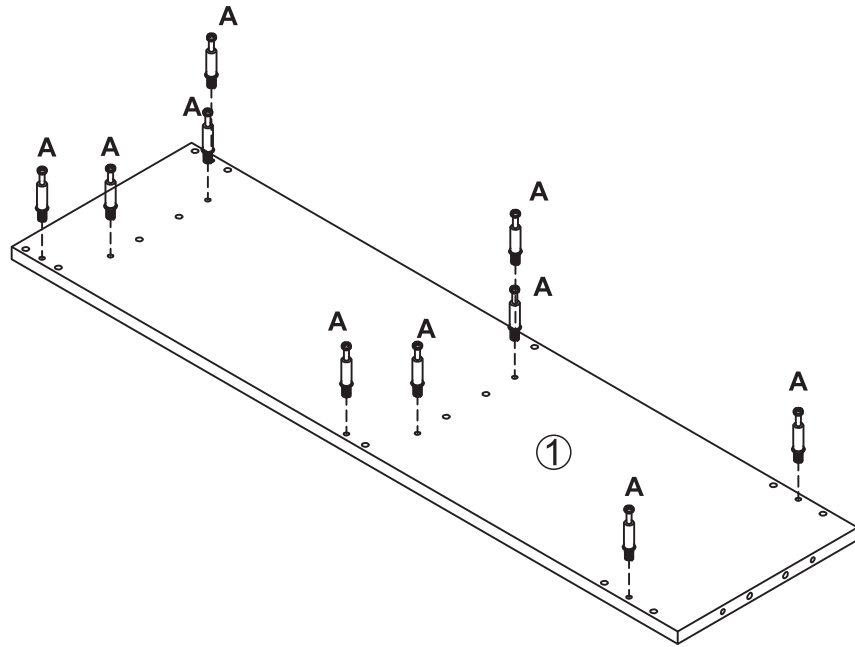

**MAXIMUM SAFE LOAD: 5KG FOR EACH SHELF**

Hardware List

	<b>A</b>	M6x35mm	20pcs		<b>F</b>		2pcs
	<b>B</b>	Ø15x9mm	20pcs		<b>G</b>	M3x10mm	16pcs
	<b>C</b>	Ø6x30mm	44pcs		<b>H</b>		12pcs
	<b>D</b>	M4x35mm	16pcs				
	<b>E</b>		2pcs				

			
①	2PCS	②	2PCS
			
⑤	2PCS	⑥	1PC

Do not tighten the screws fully during assembly.  
Fully tighten screws after the final assembly steps

STEP 1

x2

STEP 2

### STEP 3

Cx14

Bx10