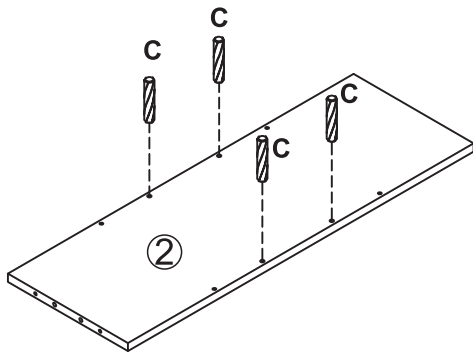

**MAXIMUM SAFE LOAD: 5KG FOR EACH SHELF**

Hardware List

	<b>A</b>	M6x35mm	20pcs		<b>F</b>		2pcs
	<b>B</b>	Ø15x9mm	20pcs		<b>G</b>	M3x10mm	16pcs
	<b>C</b>	Ø6x30mm	44pcs		<b>H</b>		12pcs
	<b>D</b>	M4x35mm	16pcs				
	<b>E</b>		2pcs				

			
①	2PCS	②	2PCS
			
⑤	2PCS	⑥	1PC

Do not tighten the screws fully during assembly.  
Fully tighten screws after the final assembly steps

STEP 1

x2

STEP 2

### STEP 3

Cx14

Bx10