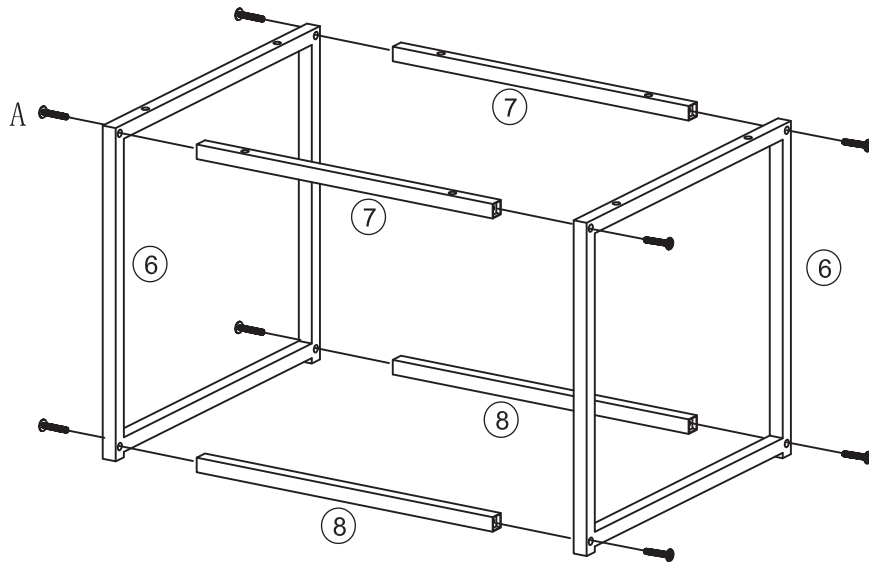

MAXIMUM SAFE LOAD: BIG TOP:15KG, SMALL TOP: 5KG.

1 Hardware List

	A	M6x35mm	26pcs		B	M6x25mm	24pcs		C	M4mm	1pcs
--	---	---------	-------	---	---	---------	-------	---	---	------	------

2 Parts List

	1pc		2pcs		2pcs		3pcs
	2pcs		4pcs		4pcs		4pcs

3

ATTENTION:
DO NOT TIGHTEN THE SCREWS FULLY DURING ASSEMBLY. FULLY TIGHTEN SCREWS AFTER THE FINAL ASSEMBLY STEP.

STEP 1 A  x 10 C  x 1

STEP 2 B  x 8 C  x 1

STEP 3 A -  x 16 C -  x 1

X2

STEP 4 B -  x 16 C -  x 1