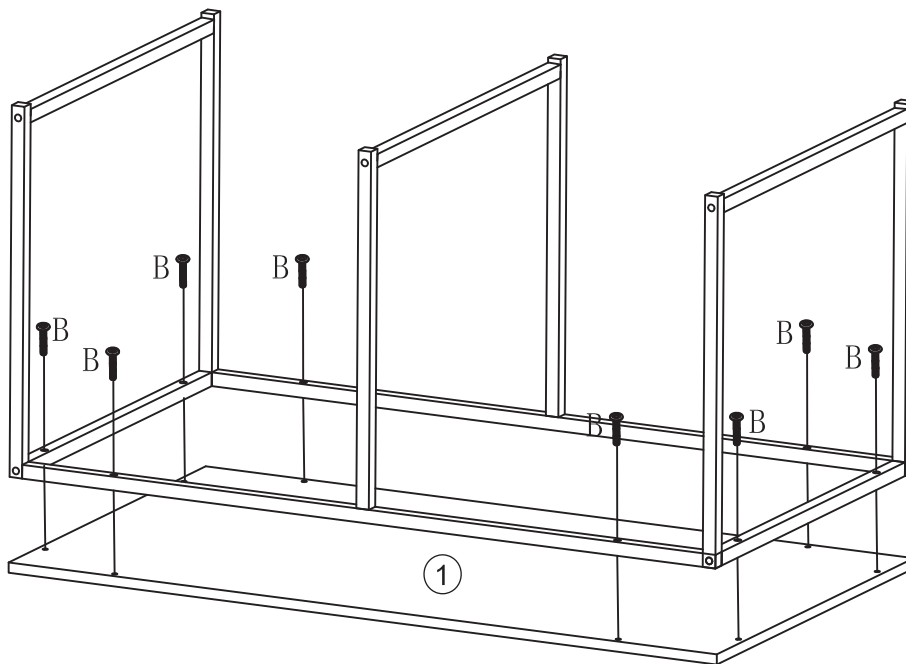

MAXIMUM SAFE LOAD: BIG TOP:15KG, SMALL TOP: 5KG.

1 Hardware List

	A	M6x35mm	26pcs		B	M6x25mm	24pcs		C	M4mm	1pcs
--	---	---------	-------	---	---	---------	-------	---	---	------	------

2 Parts List

	1pc		2pcs		2pcs		3pcs
	2pcs		4pcs		4pcs		4pcs

3

ATTENTION:
DO NOT TIGHTEN THE SCREWS FULLY DURING ASSEMBLY. FULLY TIGHTEN SCREWS AFTER THE FINAL ASSEMBLY STEP.

STEP 1 A  x 10 C  x 1

STEP 2 B  x 8 C  x 1

STEP 3 A -  x 16 C -  x 1

X2

STEP 4 B -  x 16 C -  x 1