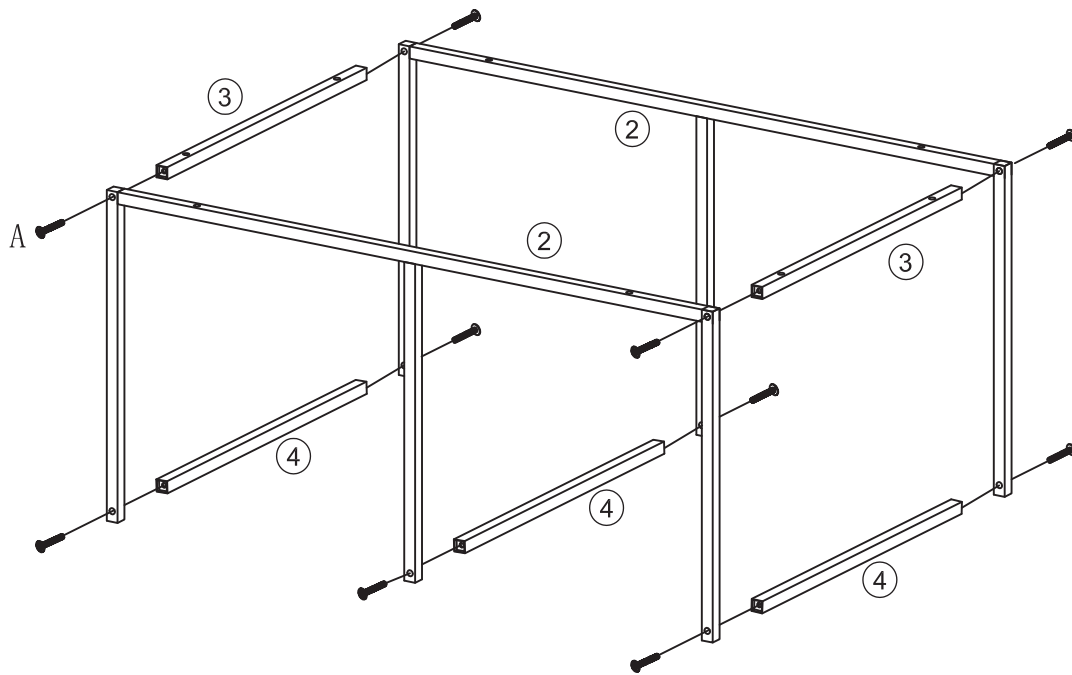

MAXIMUM SAFE LOAD: BIG TOP:15KG, SMALL TOP: 5KG.

1 Hardware List

	A	M6x35mm	26pcs		B	M6x25mm	24pcs		C	M4mm	1pcs
--	---	---------	-------	---	---	---------	-------	---	---	------	------

2 Parts List

	1pc		2pcs		2pcs		3pcs
	2pcs		4pcs		4pcs		4pcs

3

ATTENTION:
DO NOT TIGHTEN THE SCREWS FULLY DURING ASSEMBLY. FULLY TIGHTEN SCREWS AFTER THE FINAL ASSEMBLY STEP.

STEP 1 A  x 10 C  x 1

STEP 2 B  x 8 C  x 1

STEP 3 A -  x 16 C -  x 1

X2

STEP 4 B -  x 16 C -  x 1