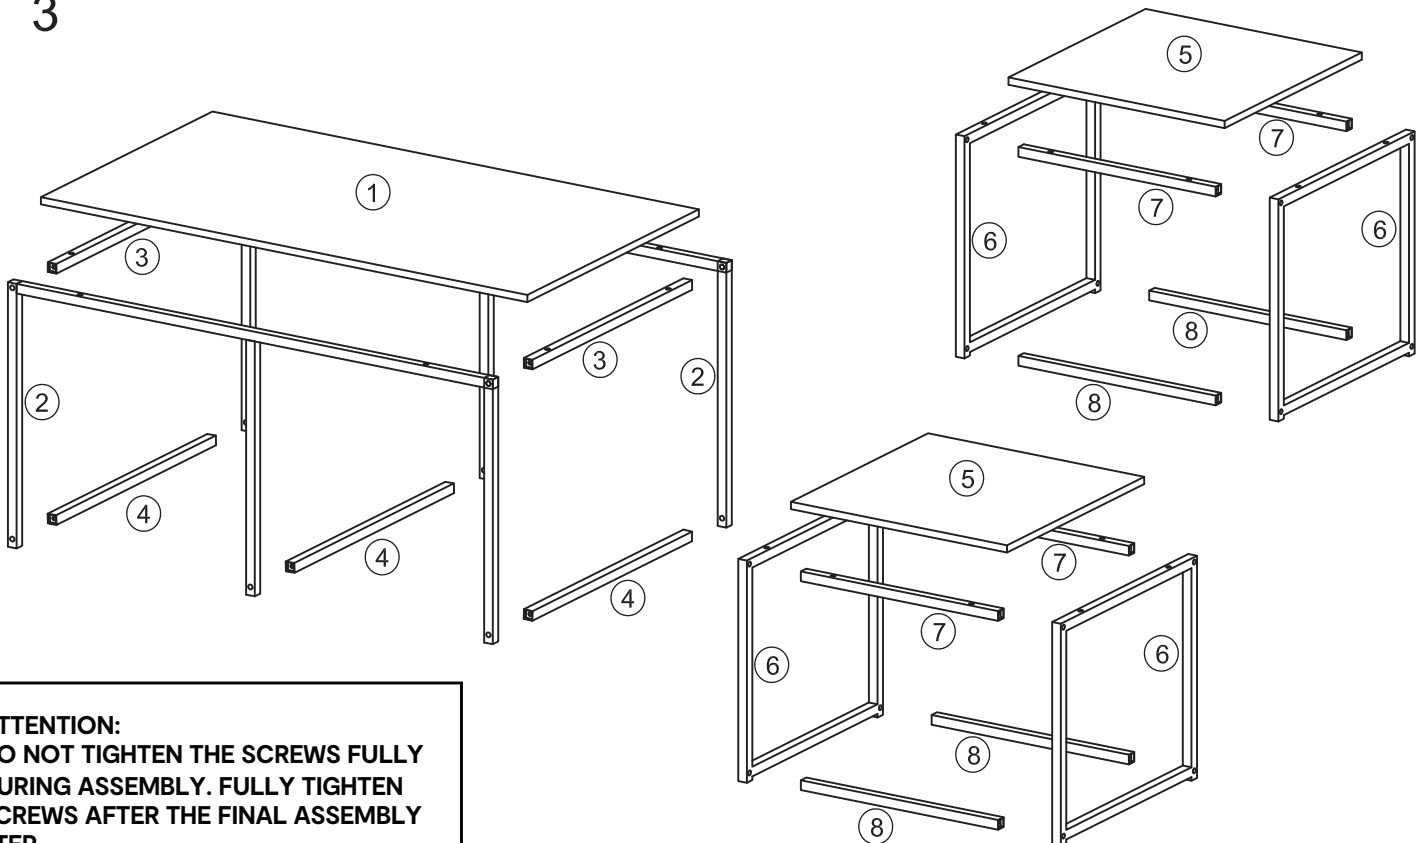

MAXIMUM SAFE LOAD: BIG TOP:15KG, SMALL TOP: 5KG.

1 Hardware List

	A	M6x35mm	26pcs		B	M6x25mm	24pcs		C	M4mm	1pcs
--	---	---------	-------	---	---	---------	-------	---	---	------	------

2 Parts List

	1pc		2pcs		2pcs		3pcs
	2pcs		4pcs		4pcs		4pcs

3

ATTENTION:
DO NOT TIGHTEN THE SCREWS FULLY DURING ASSEMBLY. FULLY TIGHTEN SCREWS AFTER THE FINAL ASSEMBLY STEP.

STEP 1 A  x 10 C  x 1

STEP 2 B  x 8 C  x 1

STEP 3 A -  x 16 C -  x 1

X2

STEP 4 B -  x 16 C -  x 1