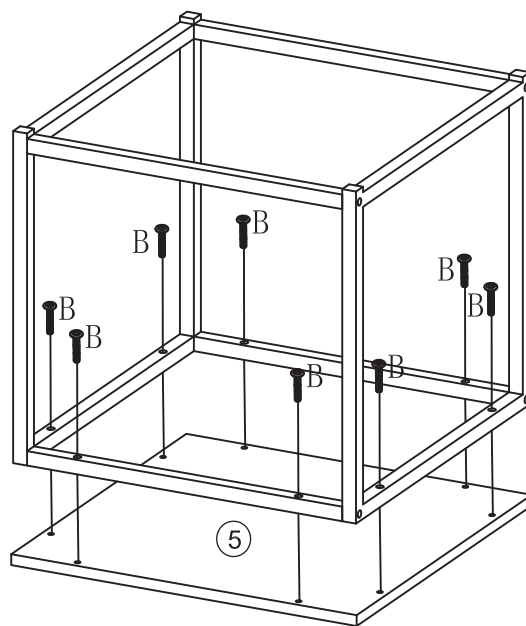

MAXIMUM SAFE LOAD: BIG TOP:15KG, SMALL TOP: 5KG.

1 Hardware List

	A	M6x35mm	26pcs		B	M6x25mm	24pcs		C	M4mm	1pcs
--	---	---------	-------	---	---	---------	-------	---	---	------	------

2 Parts List

	1pc		2pcs		2pcs		3pcs
	2pcs		4pcs		4pcs		4pcs

3

ATTENTION:
DO NOT TIGHTEN THE SCREWS FULLY DURING ASSEMBLY. FULLY TIGHTEN SCREWS AFTER THE FINAL ASSEMBLY STEP.

STEP 1 A  x 10 C  x 1

STEP 2 B  x 8 C  x 1

STEP 3 A -  x 16 C -  x 1

X2

STEP 4 B -  x 16 C -  x 1