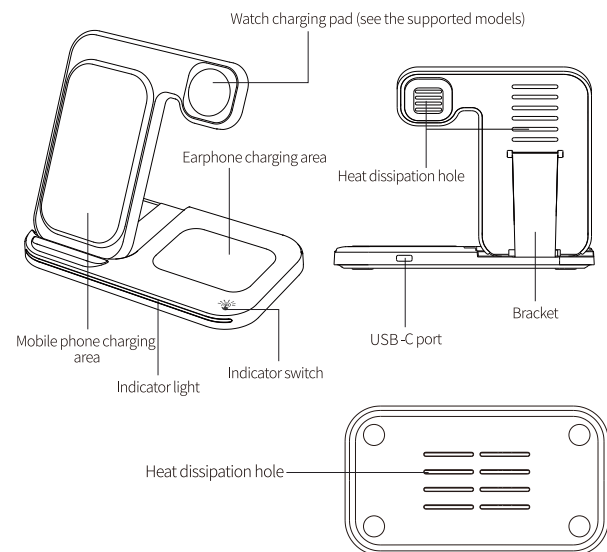

Function overview:

Specifications:

- Input port: USB-C
- Input power: 9V/2A
- Phone Wireless Charger: iPhone: 5W/7.5W ; Android: 5W/7.5W/ 10W/15W (for specific models only)
- Earphone wireless charger: 3W(Max)
- Watch wireless charger: 2.5W(Max)
- Charging efficiency: 73%
- Material: ABS
- Size: 150*85*114mm

Operation Instruction

1. Connect the included cable to the power adapter with a rating of 18W or higher power and plug it into the power supply.
  NOTE: 18W power adapter is not included.
2. Adjust the bracket to an upright position and place the device, which supports wireless charging, in the center of the charging area to initiate charging.
3. The product features a touch-sensitive indicator light switch, allowing users to turn the indicator light on or off as needed.

LED Indicator	Status
Blue & green light turns off after 2s	Power connected
Blue light	Stand by
Green light	Charging
Blue light flashing	Metal object detected or abnormal charging

Warning:

1. Please use a qualified power adapter, otherwise it may cause unstable charging.
2. Avoid placing the product in water, fire, or extreme temperatures (>40°C or <-20°C), and keep it out of reach of children.
3. Use a dry, soft cloth to clean the surface. Avoid using chemicals, soap, or detergent.
4. Do not use wireless charger in severely hot, humid or corrosive environments.
5. Do not place the product near any kind of magnet or expose it to excessive vibration.
6. The wireless charging efficiency may be affected by some phone cases. Make sure there is no metal foreign object between the charging pad and phone case when charging.

Supported Apple Watch models:

Apple Watch Series 3	Apple Watch SE 2	Apple Watch Series 9
Apple Watch Series 4	Apple Watch Series 6	Apple Watch Ultra
Apple Watch Series 5	Apple Watch Series 7	Apple Watch Ultra 2
Apple Watch SE	Apple Watch Series 8