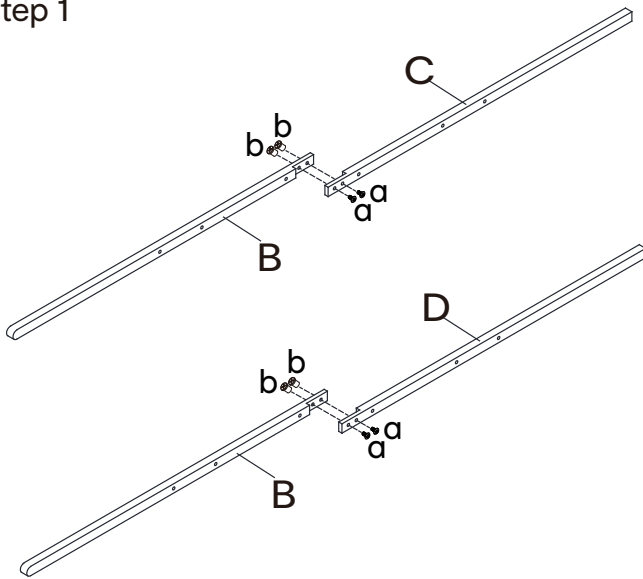

# Assembly Instructions

## K: 43500796 | T: 70367218 Bamboo Towel Ladder

**CARE INSTRUCTION:** Wipe clean with a damp cloth. Keep away from water and direct sunlight. For indoor and domestic use, Check and tighten all parts regularly.

**WARNINGS:** Do not stand, sit, or lean on the ladder. Use only for towel. Do not use until all screws, bolts and knobs are firmly secured. This product contains small parts and sharp points, keep away from children and babies. Adult assembly required. Failure to follow these warnings could result in serious injury.

	Ax3	Bx2	Cx1	Dx1
				
	ax4		bx4	cx12
				

Step 1

Step 2

Step 3