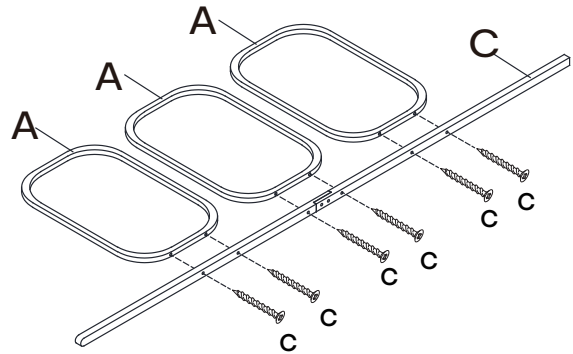

## K: 43500796 | T: 70367218 Bamboo Towel Ladder

**CARE INSTRUCTION:** Wipe clean with a damp cloth. Keep away from water and direct sunlight. For indoor and domestic use, Check and tighten all parts regularly.

**WARNINGS:** Do not stand, sit, or lean on the ladder. Use only for towel. Do not use until all screws, bolts and knobs are firmly secured. This product contains small parts and sharp points, keep away from children and babies. Adult assembly required. Failure to follow these warnings could result in serious injury.

	Ax3	Bx2	Cx1	Dx1
				
	ax4		bx4	cx12
				

Step 1

Step 2

Step 3