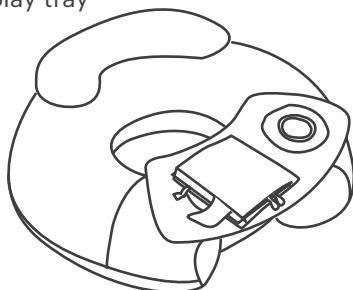

Safety and Warnings:

Assembly and User Instructions - Please keep for future reference.

General Safety:

WARNING!

- Adult supervision required.
- **NEVER** leave the child unattended.
- Do not put this item in cot or other sleeping environments or playpen while baby sleeps.
- Not suitable for naps or sleeping.
- If your child falls asleep, transfer them to an appropriate crib or cot.
- The safest place for a child to sleep is on their back in a cot free of pillows or soft toys.
- Remove packaging before giving to a child.
- Please retain this information.
- Adult assembly required.
- **DO NOT** use as a life saving device.
- **DO NOT** use in water.
- **DO NOT** use near heat or open flame.
- Always use on a flat level floor.
- Indoor use only.
- Keep away from fire.

Parts:

Please check that you have all the parts and fittings listed below:

Sit Me Up
with play mat x 1

Inflatable tube x 1

Play tray x 1

Assembly:

Step 1

Insert the inflatable tube inside the tube cover feeding it through to the other end. Then inflate until it fits firmly inside.

Important: Inflate the tube after putting the cover on.

Step 2

Smoothe out the fabric so the base is laying flat. Place play tray on the edges for baby to reach and play.

Care and Maintenance:

Remove inflatable tube before washing the cover.