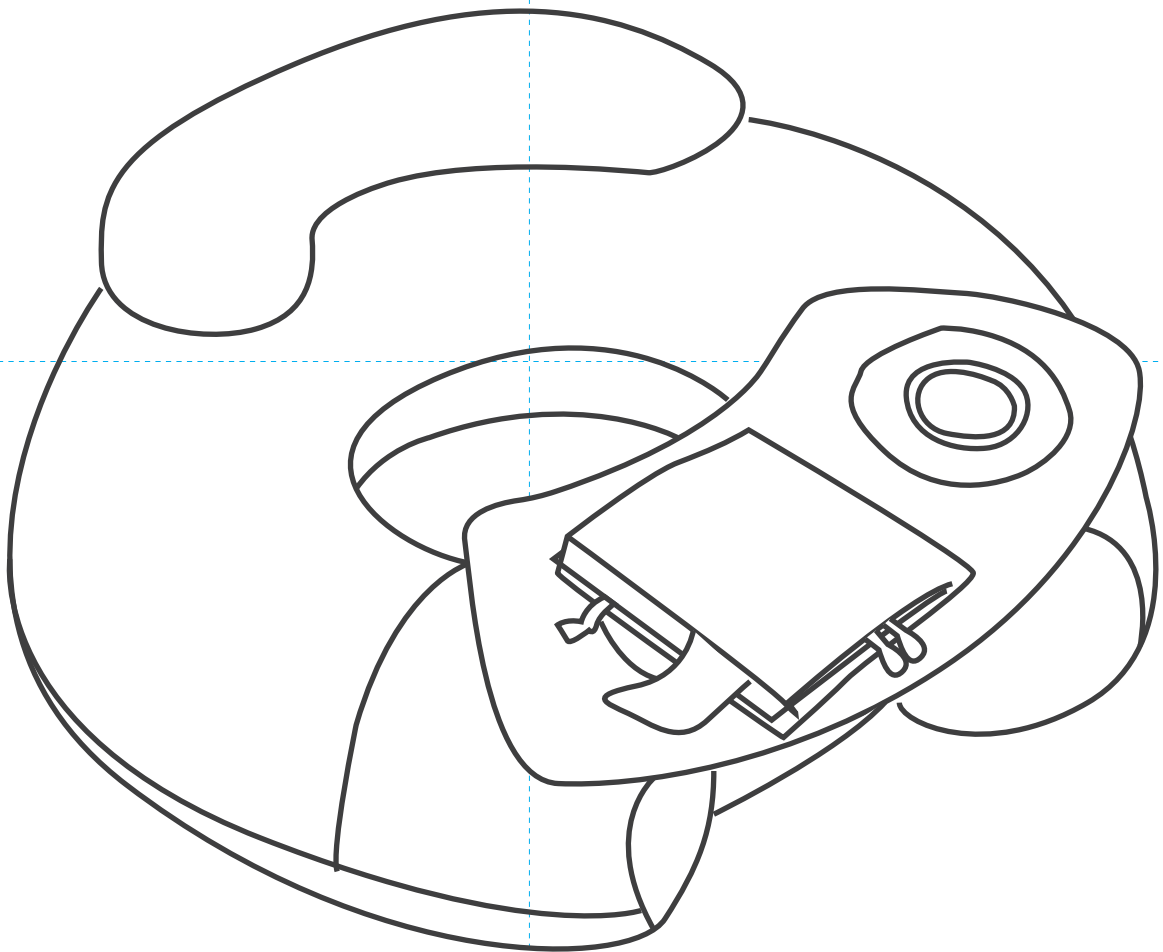

Sit Me Up with Play Tray

Instruction Manual

Age: 6+ months

IMPORTANT - Please read these instructions fully before use.

These instructions contain important information which will help you get the best from your product and ensure safe and correct assembly, use and maintenance.

Safety and Warnings:

Assembly and User Instructions - Please keep for future reference.

General Safety:

WARNING!

- Adult supervision required.
- **NEVER** leave the child unattended.
- Do not put this item in cot or other sleeping environments or playpen while baby sleeps.
- Not suitable for naps or sleeping.
- If your child falls asleep, transfer them to an appropriate crib or cot.
- The safest place for a child to sleep is on their back in a cot free of pillows or soft toys.
- Remove packaging before giving to a child.
- Please retain this information.
- Adult assembly required.
- **DO NOT** use as a life saving device.
- **DO NOT** use in water.
- **DO NOT** use near heat or open flame.
- Always use on a flat level floor.
- Indoor use only.
- Keep away from fire.

Parts:

Please check that you have all the parts and fittings listed below:

Sit Me Up
with play mat x 1

Inflatable tube x 1

Play tray x 1

Assembly:

Step 1

Insert the inflatable tube inside the tube cover feeding it through to the other end. Then inflate until it fits firmly inside.

Important: Inflate the tube after putting the cover on.

Step 2

Smoothe out the fabric so the base is laying flat. Place play tray on the edges for baby to reach and play.

Care and Maintenance:

Remove inflatable tube before washing the cover.