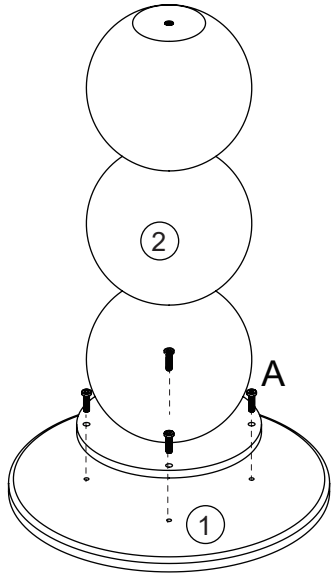

MAXIMUM SAFE LOAD: 5KG.

Hardware list

	A	M6X20mm	4PCS		D		4PCS
	B	M8X40mm	1PC		E	M6	1PC
	C		1PC		F	M8	1PC

Parts List

	①	1 PC		②	1 PC
	③	1 PC			

Do not tighten the screws fully during assembly.
Fully tighten screws after the final assembly steps

STEP 1 Ax4

STEP 2 Bx1 Cx1

STEP 3 Dx4

STEP 4