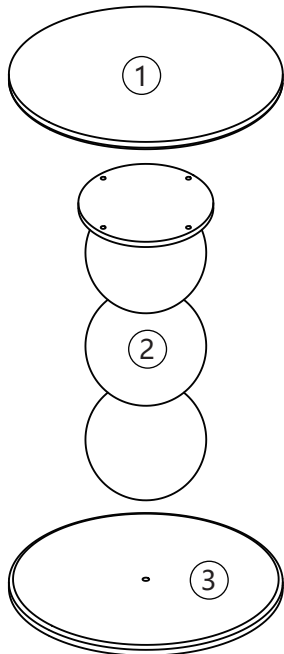

Assembly Instructions

43518395 BUBBLE SIDE TABLE

CARE INSTRUCTIONS:

WIPE CLEAN WITH A DRY CLOTH. DO NOT USE ABRASIVE MATERIALS AND SOLVENTS. CHECK AND TIGHTEN ALL PARTS REGULARLY. KEEP AWAY FROM WATER AND DIRECT SUNLIGHT. STORE IN A DRY PLACE. FOR INDOOR AND DOMESTIC USE ONLY. A MILD ODOUR MAY BE PRESENT WHEN FIRST OPENING THIS CARTON. SIMPLY ALLOW TO AIR OUTSIDE AND THIS WILL FADE.

WARNING:

DO NOT STAND OR SIT ON THIS UNIT. DO NOT USE THIS UNIT UNLESS ALL BOLTS AND SCREWS ARE FIRMLY SECURED. DO NOT KNOCK OR DRAG THIS UNIT. USE ONLY ON A FLAT SURFACE. DO NOT PLACE HOT ITEMS SUCH AS COFFEE CUPS DIRECTLY ON THE SURFACE. ADULT ASSEMBLY REQUIRED. FAILURE TO FOLLOW THESE WARNINGS COULD RESULT IN SERIOUS INJURY. THIS PACKAGE CONTAINS SMALL PARTS AND SHARP POINTS. KEEP AWAY FROM CHILDREN AND BABIES.

MAXIMUM SAFE LOAD: 5KG.

Hardware list

	A	M6X20mm	4PCS		D		4PCS
	B	M8X40mm	1PC		E	M6	1PC
	C		1PC		F	M8	1PC

Parts List

	①	1 PC		②	1 PC
	③	1 PC			

Do not tighten the screws fully during assembly.
Fully tighten screws after the final assembly steps

STEP 1 Ax4

STEP 2 Bx1 Cx1

STEP 3 Dx4

STEP 4