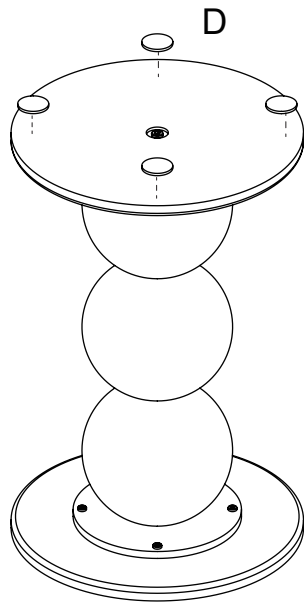

Assembly Instructions

43518395 BUBBLE SIDE TABLE

CARE INSTRUCTIONS:

WIPE CLEAN WITH A DRY CLOTH. DO NOT USE ABRASIVE MATERIALS AND SOLVENTS. CHECK AND TIGHTEN ALL PARTS REGULARLY. KEEP AWAY FROM WATER AND DIRECT SUNLIGHT. STORE IN A DRY PLACE. FOR INDOOR AND DOMESTIC USE ONLY. A MILD ODOUR MAY BE PRESENT WHEN FIRST OPENING THIS CARTON. SIMPLY ALLOW TO AIR OUTSIDE AND THIS WILL FADE.

MAXIMUM SAFE LOAD: 5KG.

Hardware list

	A	M6X20mm	4PCS		D		4PCS
	B	M8X40mm	1PC		E	M6	1PC
	C		1PC		F	M8	1PC

Parts List

	①	1 PC		②	1 PC
	③	1 PC			

Do not tighten the screws fully during assembly.
Fully tighten screws after the final assembly steps

STEP 1 Ax4

STEP 2 Bx1 Cx1

STEP 3 Dx4

STEP 4