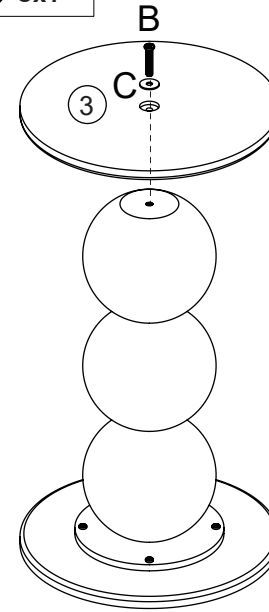

Assembly Instructions

43518395 BUBBLE SIDE TABLE

CARE INSTRUCTIONS:

WIPE CLEAN WITH A DRY CLOTH. DO NOT USE ABRASIVE MATERIALS AND SOLVENTS. CHECK AND TIGHTEN ALL PARTS REGULARLY. KEEP AWAY FROM WATER AND DIRECT SUNLIGHT. STORE IN A DRY PLACE. FOR INDOOR AND DOMESTIC USE ONLY. A MILD ODOUR MAY BE PRESENT WHEN FIRST OPENING THIS CARTON. SIMPLY ALLOW TO AIR OUTSIDE AND THIS WILL FADE.

MAXIMUM SAFE LOAD: 5KG.

Hardware list

	A	M6X20mm	4PCS		D		4PCS
	B	M8X40mm	1PC		E	M6	1PC
	C		1PC		F	M8	1PC

Parts List

	①	1 PC		②	1 PC
	③	1 PC			

Do not tighten the screws fully during assembly.
Fully tighten screws after the final assembly steps

STEP 1 Ax4

STEP 2 Bx1 Cx1

STEP 3 Dx4

STEP 4