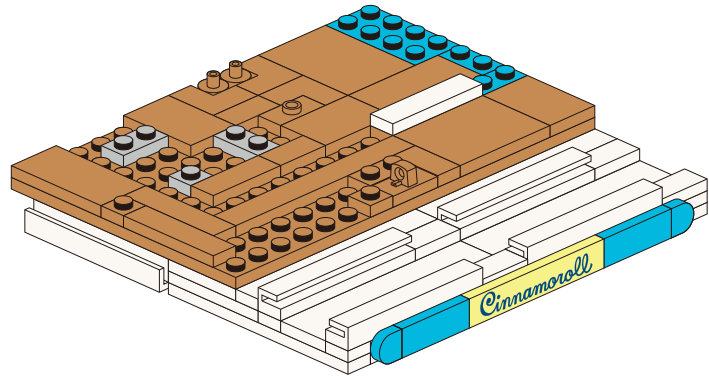

K**KEEPPLAY**

Cinnamoroll

K20809
Summer Coconut Ice
Dessert Shop

AGE: 12+ YEARS
PCS: 316

WARNING:
CHOKING HAZARD - SMALL PARTS.
NOT SUITABLE FOR CHILDREN
UNDER 3 YEARS.

Official Licensed

Pictures are for reference only. Product may vary slightly from image shown.

1x

16x10

1

1x

1x

2

1x

1x