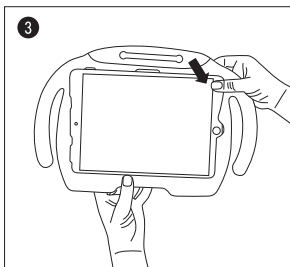

## Installation Manual

Step 1: Remove the plastic frame start from the top left corner.

Step 2: Put your device into the case from middle position.

Step 3: Gently press your device into the case from the top right corner.

Step 4: Gently press your device into the case from the top left corner.