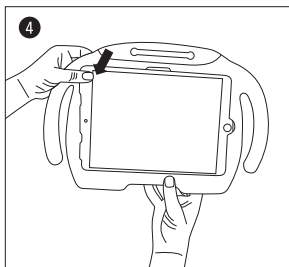

## Installation Manual

Step 1: Remove the plastic frame start from the top left corner.

Step 2: Put your device into the case from middle position.

Step 3: Gently press your device into the case from the top right corner.

Step 4: Gently press your device into the case from the top left corner.