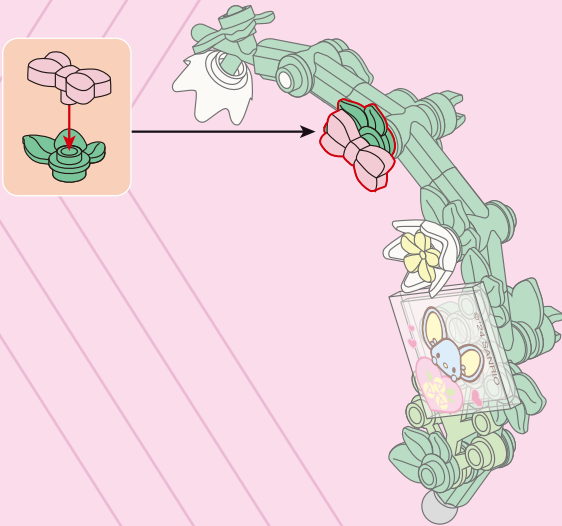

2

3

B45

B46

1x 157° 2x
1x 1x ② 1x ②

A parts list for step B46. It includes a green 157-degree connector (1x), a green bush (2x), a grey axle (1x), a grey axle with a stop (1x), and a white axle (1x). The axles are marked with a circled 2.

B47

B48

B49

B50

B51

B52

B53

1x 3x3 3x

B54

1x 1x

B55

1x

1x

B56

1x

1x

B57

1x

1x

1x

B58

1x

1x

1x