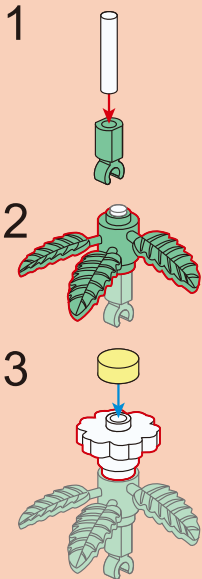

2

3

B45

B46

1x 157° 2x
1x 1x ② 1x ②

A parts list for step B46. It includes a green 157-degree connector (1x), a green bush (2x), a grey axle (1x), a grey axle with a stop (1x), and a white axle (1x). The axles are marked with a circled 2.

4x

1

2

B74

- 1x  ③
- 1x 
- 1x 

B75

- 1x 
- 1x 

B76

- 4x 
- 4x 
- 4x 

B77

- 4x 
- 4x 
- 4x 

B78

B77

B70

B79

1

2

B80

B81

B82

		
1x	1x	
		
1x	4x	4x
		
1x	1x	

1

2

3