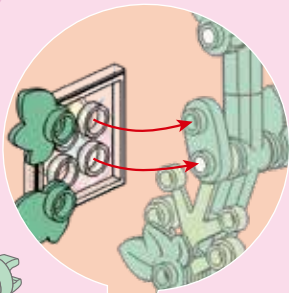

2

3

B45

B46

1x 157° 2x
1x 1x ② 1x ②

A parts list for step B46. It includes a green 157-degree connector (1x), a green bush (2x), a grey axle (1x), a grey axle with a stop (1x), and a white axle (1x). The axles are marked with a circled 2.

B47

B48

B49

B50

B51

B52

B53

1x 3x3 3x