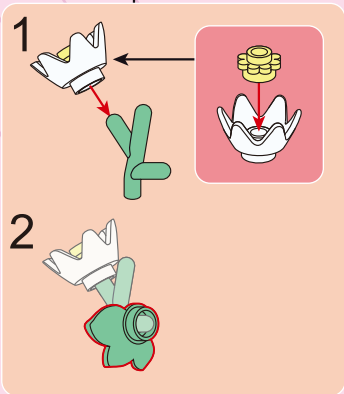

2

3

B45

B46

1x 157° 2x
1x 1x ② 1x ②

A parts list for step B46. It includes a green 157-degree connector (1x), a green bush (2x), a grey axle (1x), a grey axle with a stop (1x), and a white axle (1x). The axles are marked with a circled 2.

B47

B48

B49

B50

B51

B52

B53

1x 3x3 3x