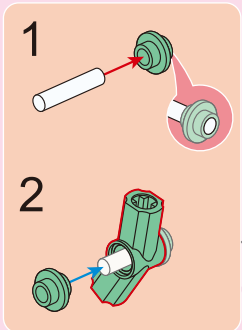

2

3

B45

B46

1x 157° 2x
1x 1x ② 1x ②

A parts list for step B46. It includes a green 157-degree connector (1x), a green bush (2x), a grey axle (1x), a grey axle with a stop (1x), and a white axle (1x). The axles are marked with a circled 2.