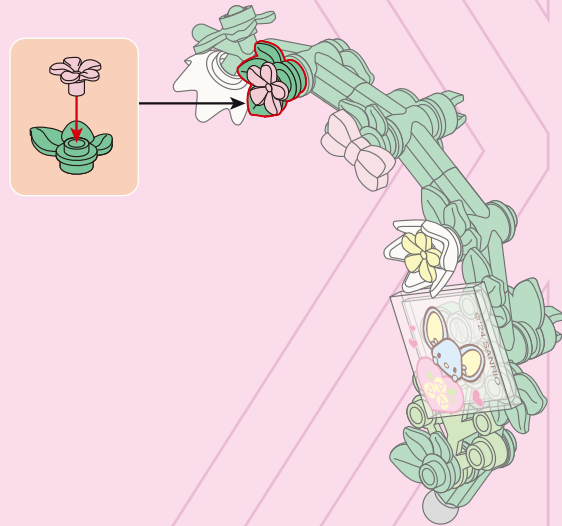

2

3

B45

B46

1x 157° 2x
1x 1x ② 1x ②

A parts list for step B46. It includes a green 157-degree connector (1x), a green bush (2x), a grey axle (1x), a grey axle with a stop (1x), and a white axle (1x). The axles are marked with a circled 2.

B47

B48

B49

B50

B51

B52

B53

1x 3x3 3x

B54

1x 1x

B55

1x

1x

B56

1x

1x

B57

1x

1x

1x

B58

1x

1x

1x