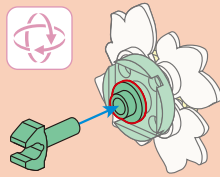

B43

B44

1x

1x

1x

1x

4x

1

2

3

B45

B46

1x 157° 2x
1x 1x ② 1x ②

A parts list for step B46. It includes a green 157-degree connector (1x), a green bush (2x), a grey axle (1x), a grey axle with a stop (1x), and a white axle (1x). The axles are marked with a circled 2.