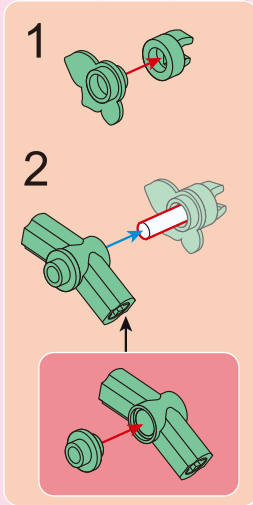

2

3

B45

B46

1x 157° 2x
1x 1x ② 1x ②

A parts list for step B46. It includes a green 157-degree connector (1x), a green bush (2x), a grey axle (1x), a grey axle with a stop (1x), and a white axle (1x). The axles are marked with a circled 2.

B47

B48

B49

B50

B51

B52

B53

1x 3x3 3x